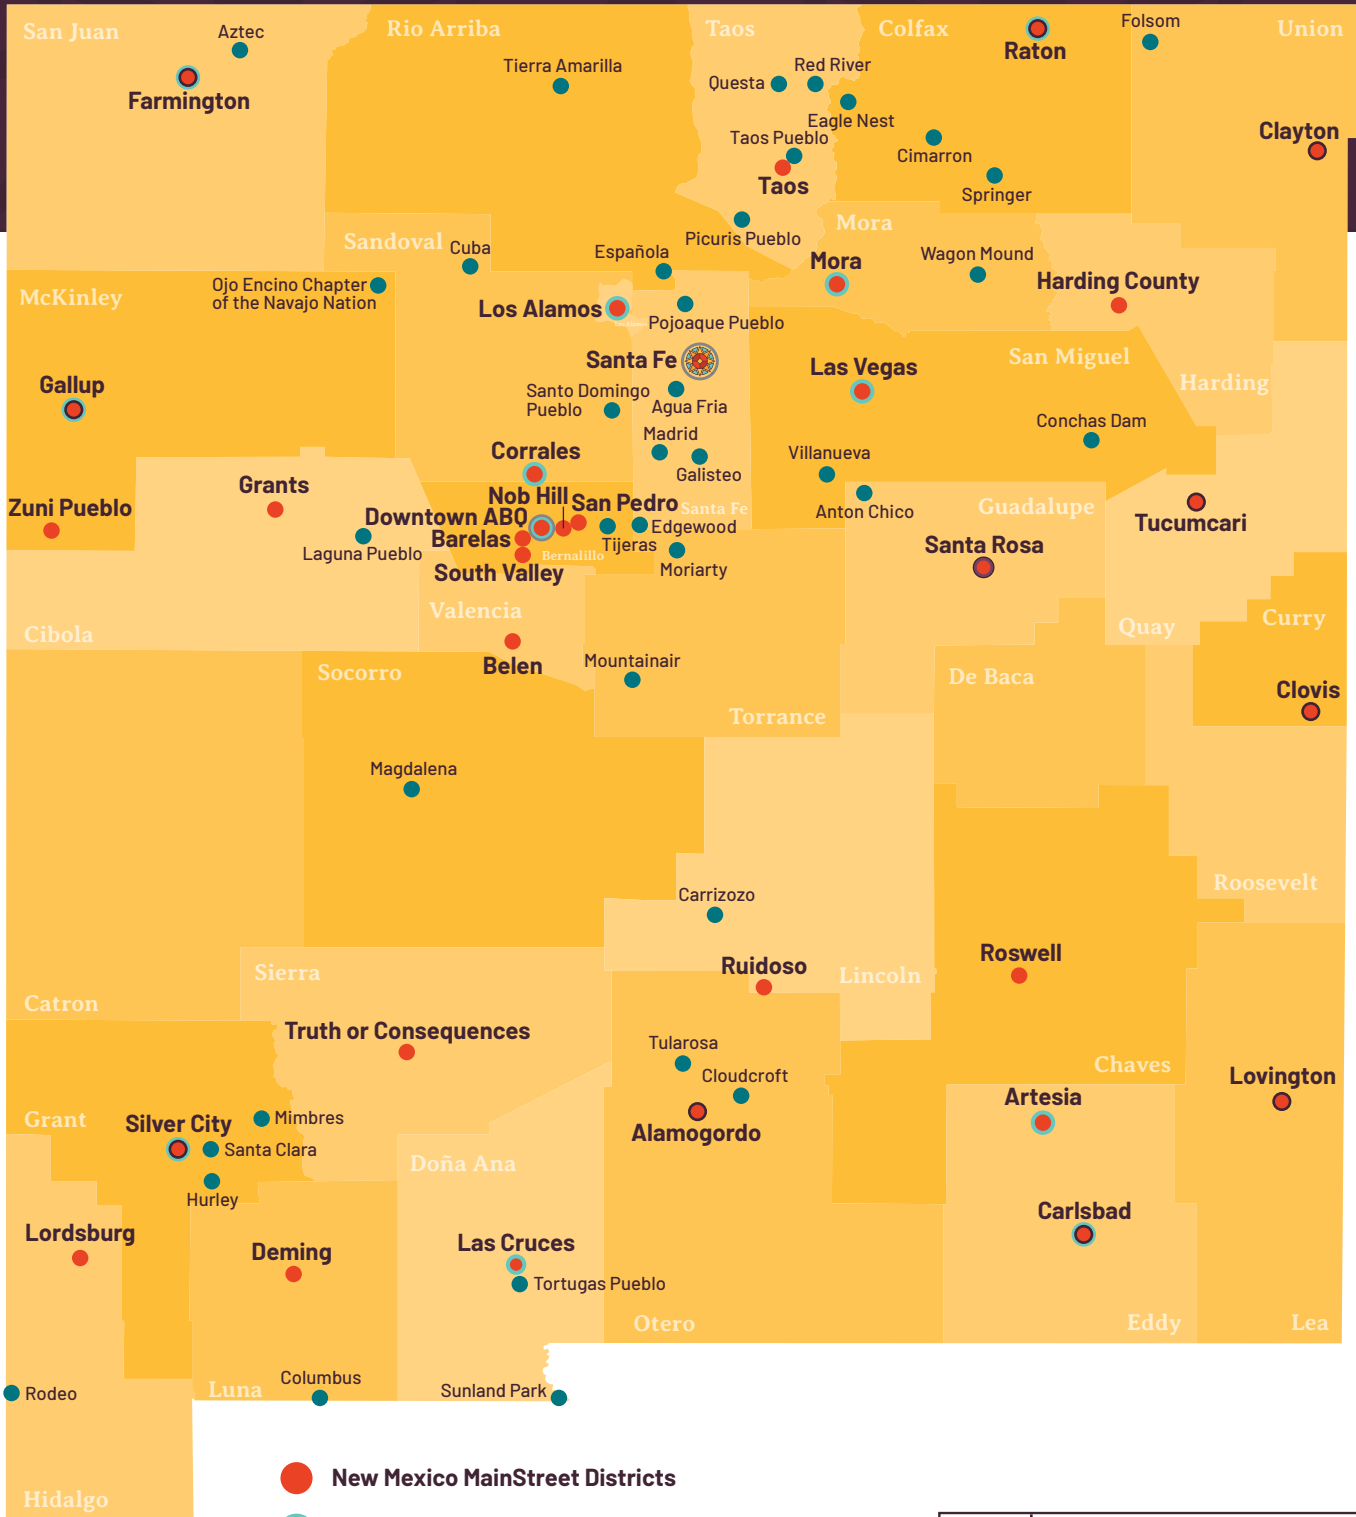

New Mexico MainStreet Network Map

- New Mexico MainStreet Districts
- New Mexico Arts & Cultural Districts
- Historic Theater Initiative Projects
- Urban Neighborhood Commercial Corridors Projects
- Frontier and Native American Community Projects
- New Mexico MainStreet State Office

○	Urban Neighborhood Commercial Corridors Projects
<p>Santa Fe Airport Road Corridor</p> <p>Santa Fe Siler Rufina Nexus</p> <p>Albuquerque International District</p>	

nmmainstreet.org
 505.365.3998
 info@nmmainstreet.org