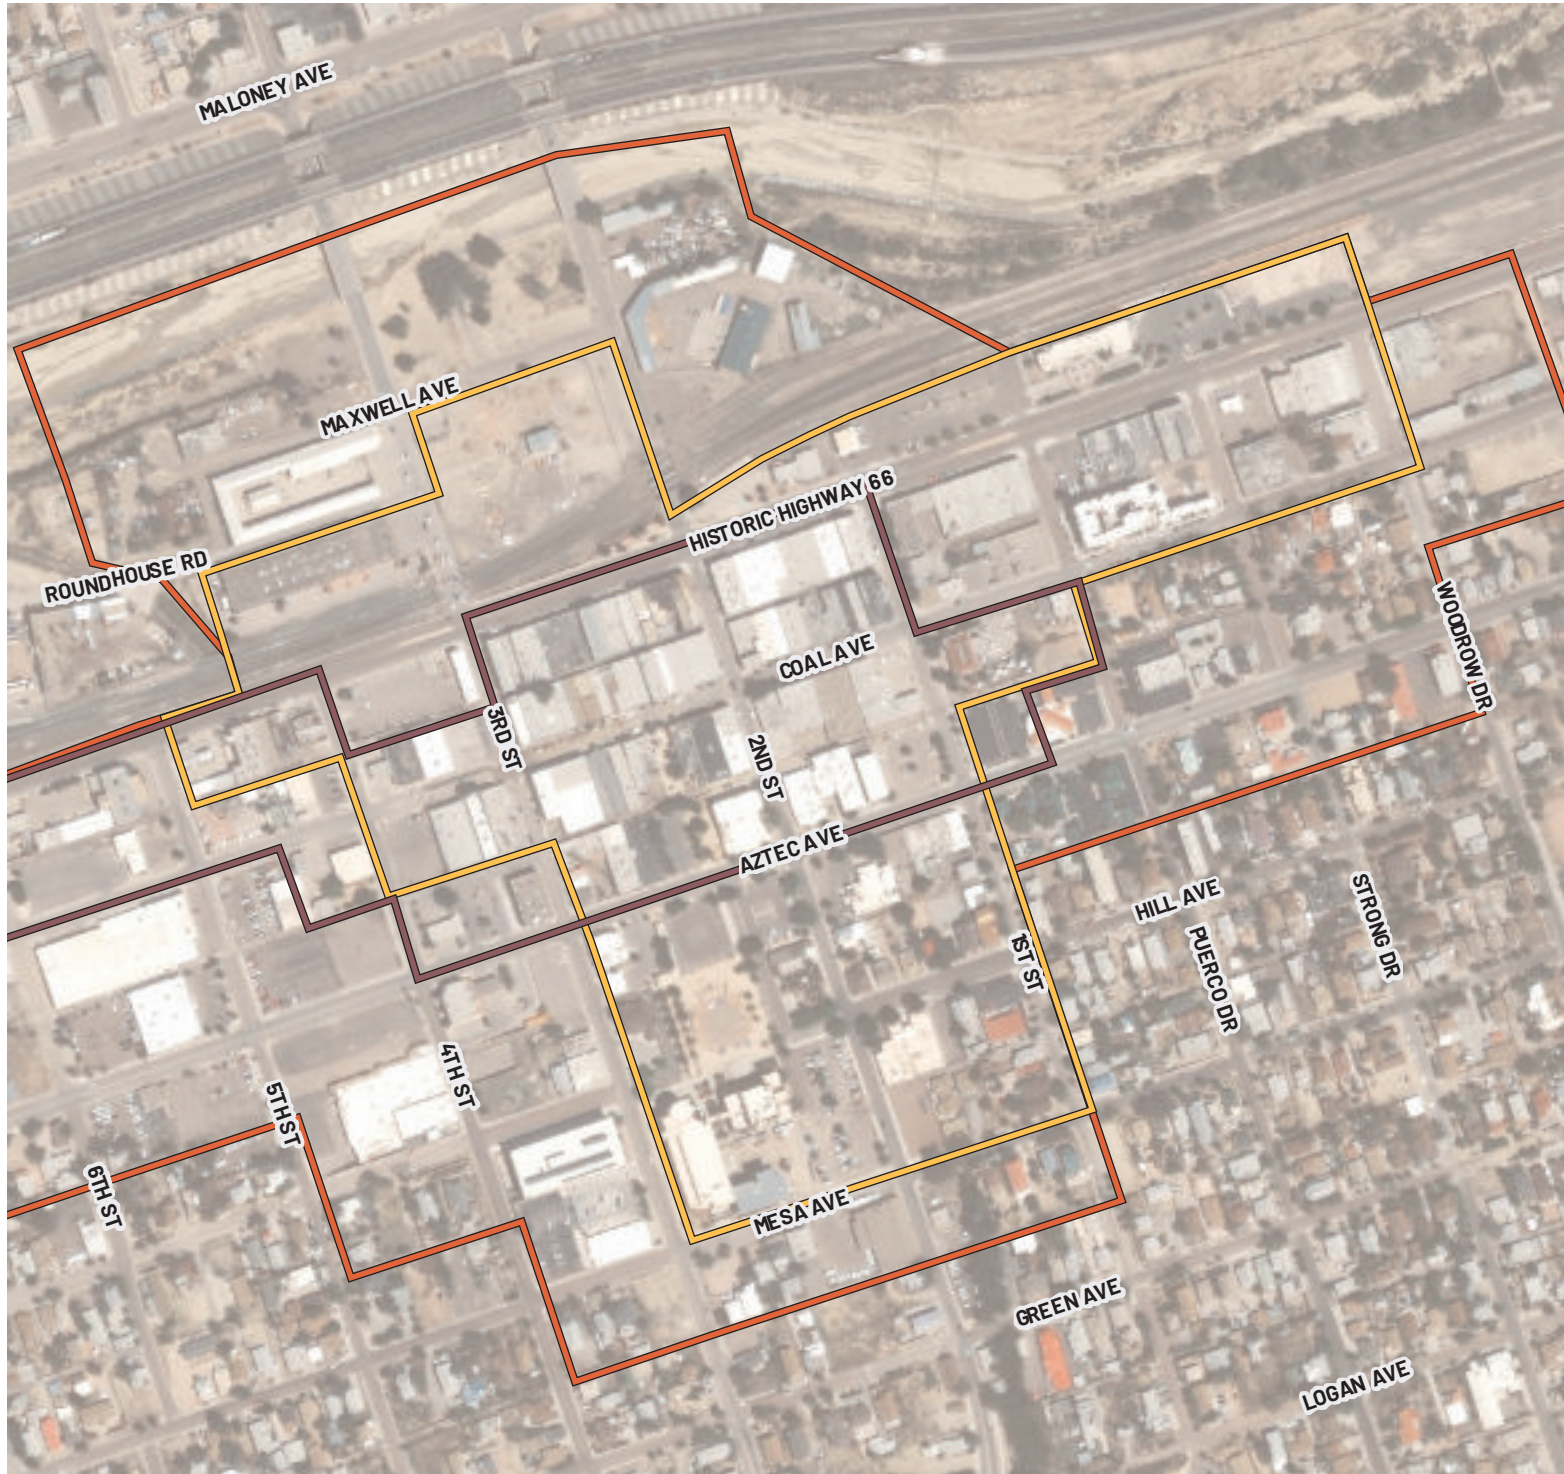

GALLUP DOWNTOWN MRA

LOCATION: Gallup
BOUNDARY TYPE: MRA
ACRES: 129 (approx.)

BOUNDARY TYPE

-  Metropolitan Redevelopment Area
-  MainStreet District
-  Arts and Cultural District
-  Historic District

GALLUP HISTORIC DISTRICT

LOCATION: Gallup
BOUNDARY TYPE: Historic
ACRES: 29(approx.)

BOUNDARY TYPE

-  Metropolitan Redevelopment Area
-  MainStreet District
-  Arts and Cultural District
-  Historic District

GALLUP MAINSTREET AND ARTS AND CULTURAL DISTRICT

LOCATION: Gallup
BOUNDARY TYPE: MainStreet
ACRES: 56 (approx.)

BOUNDARY TYPE

-  Metropolitan Redevelopment Area
-  MainStreet District
-  Arts and Cultural District
-  Historic District