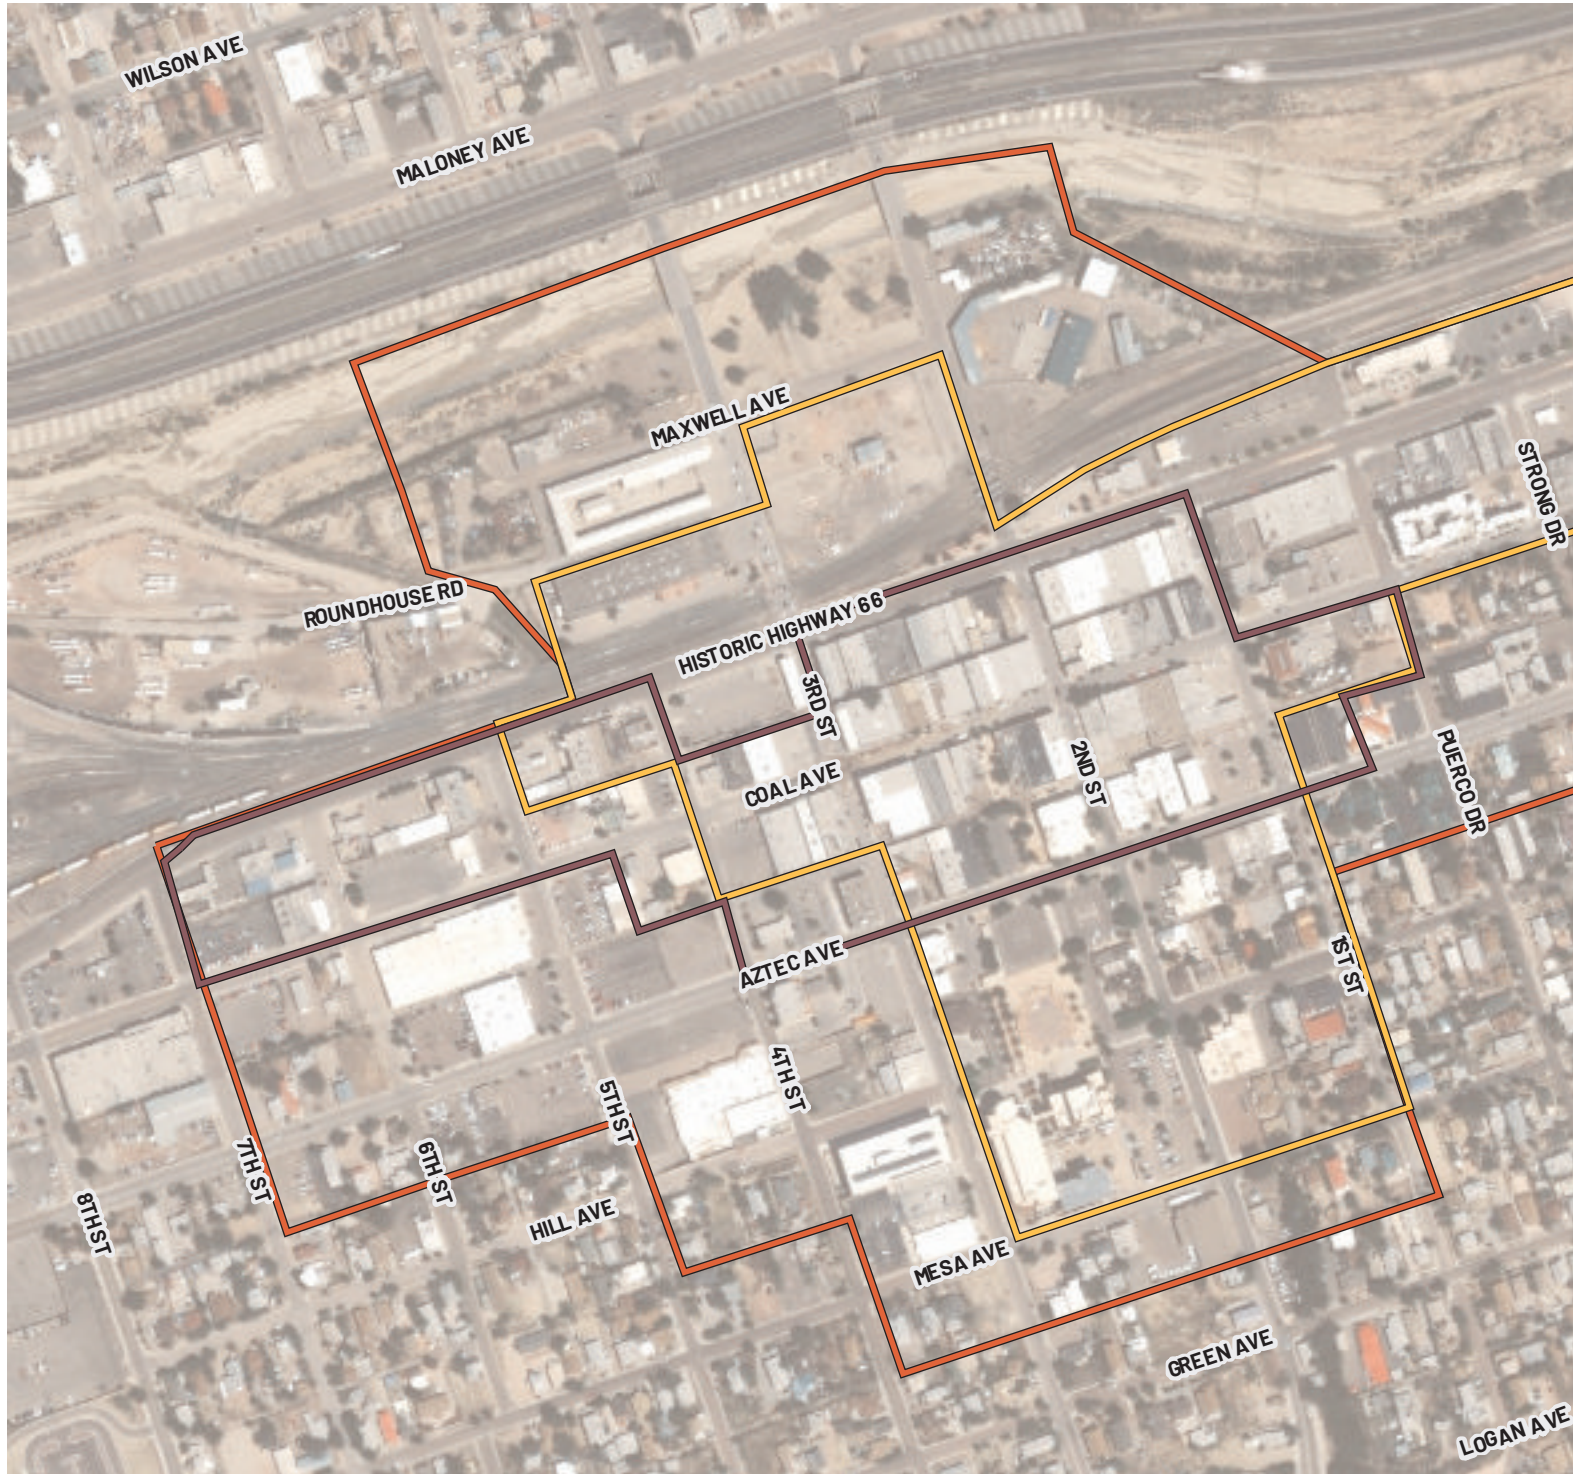

GALLUP DOWNTOWN MRA

LOCATION: Gallup
BOUNDARY TYPE: MRA
ACRES: 129 (approx.)

BOUNDARY TYPE

-  Metropolitan Redevelopment Area
-  MainStreet District
-  Arts and Cultural District
-  Historic District

GALLUP HISTORIC DISTRICT

LOCATION: Gallup
BOUNDARY TYPE: Historic
ACRES: 29(approx.)

BOUNDARY TYPE

-  Metropolitan Redevelopment Area
-  MainStreet District
-  Arts and Cultural District
-  Historic District

GALLUP MAINSTREET AND ARTS AND CULTURAL DISTRICT

LOCATION: Gallup
BOUNDARY TYPE: MainStreet
ACRES: 56 (approx.)

BOUNDARY TYPE

-  Metropolitan Redevelopment Area
-  MainStreet District
-  Arts and Cultural District
-  Historic District