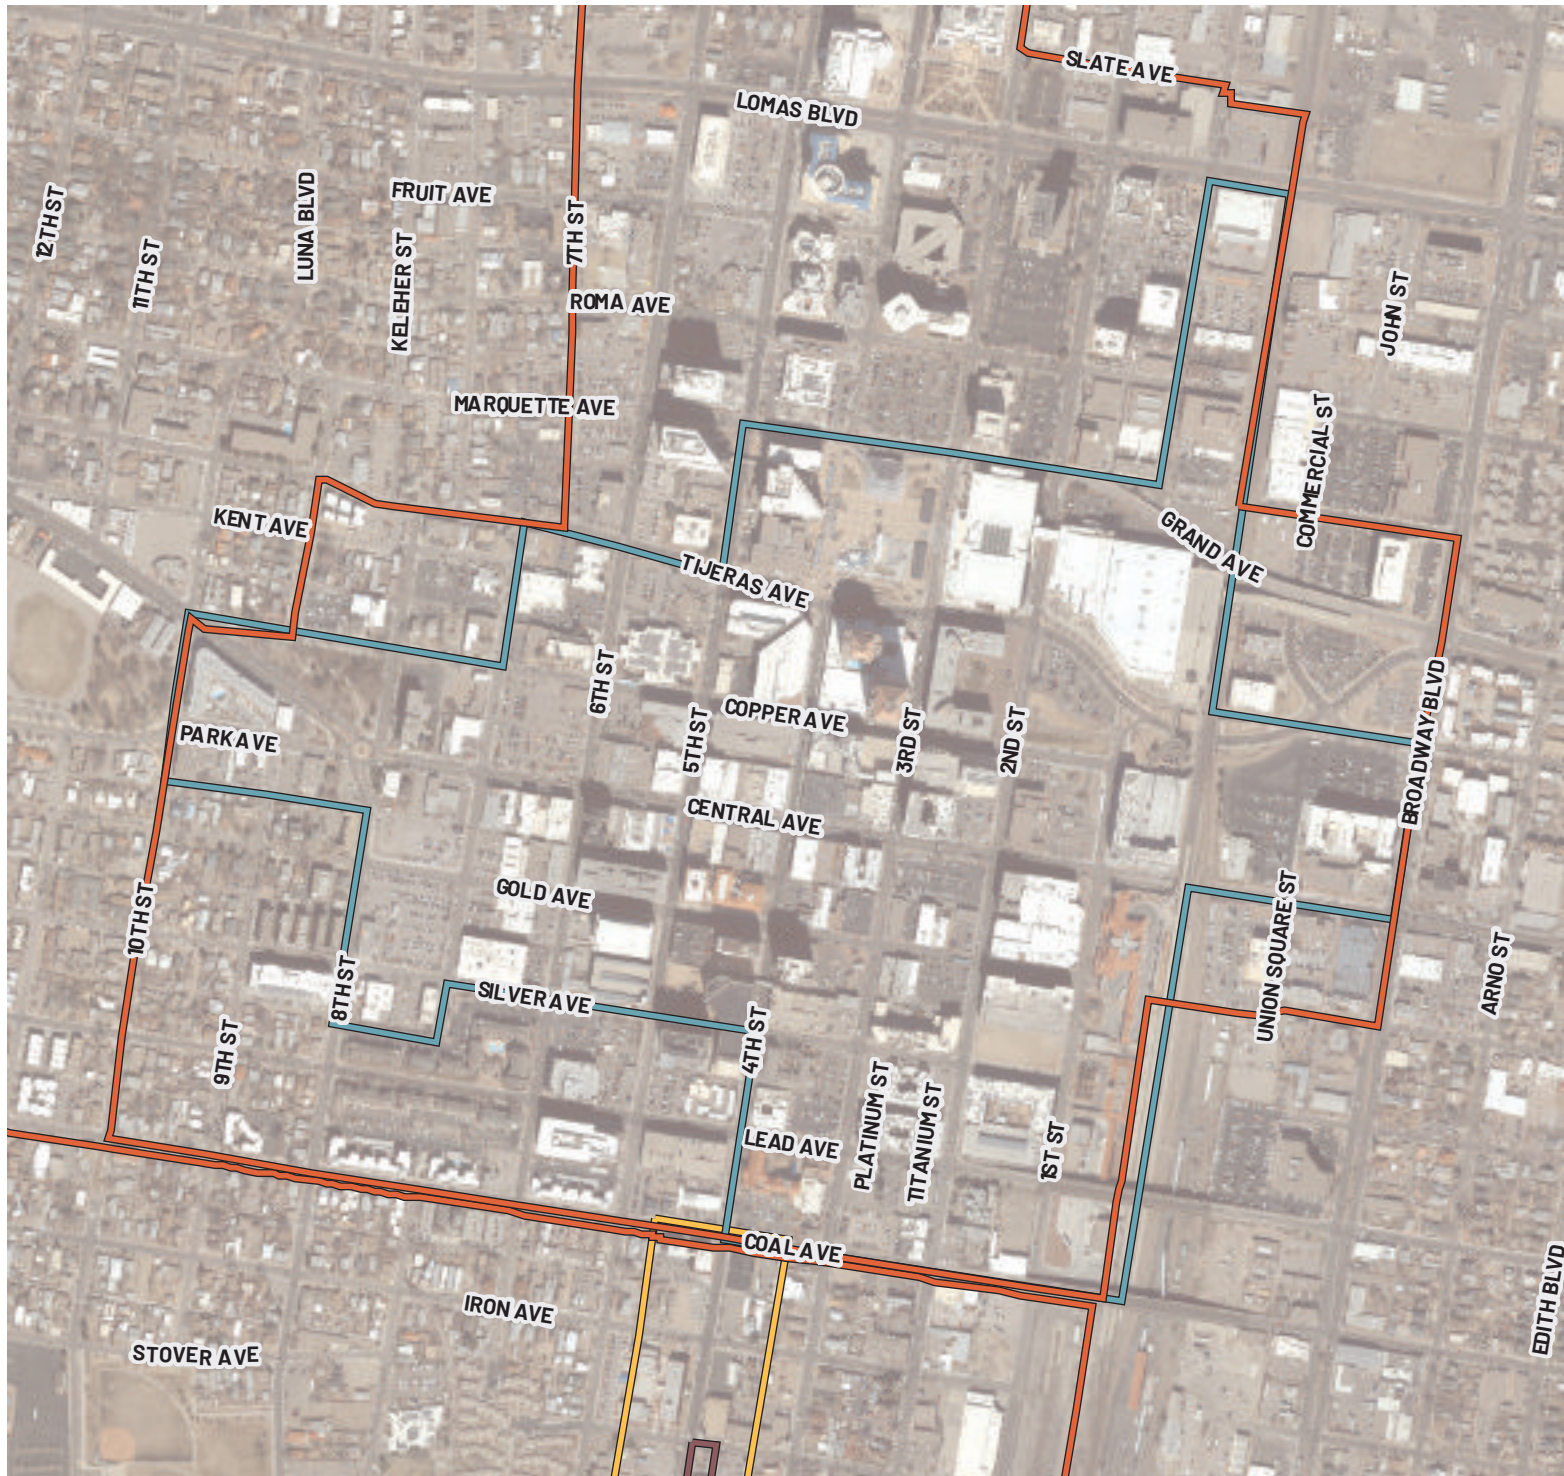

ABQ BARELAS MAINSTREET

LOCATION: Albuquerque
 BOUNDARY TYPE: MainStreet
 ACRES: 61 (approx.)

- BOUNDARY TYPE**
-  Metropolitan Redevelopment Area
 -  MainStreet District
 -  Arts and Cultural District
 -  Historic District

ABQ BARELAS MRA

LOCATION: Albuquerque
 BOUNDARY TYPE: MRA
 ACRES: 371(approx.)

- BOUNDARY TYPE**
-  Metropolitan Redevelopment Area
 -  Main Street District
 -  Arts and Cultural District
 -  Historic District

ABQ DOWNTOWN ARTS AND CULTURAL DISTRICT

LOCATION: Albuquerque
 BOUNDARY TYPE: ACD
 ACRES: 170 (approx.)

- BOUNDARY TYPE**
-  Metropolitan Redevelopment Area
 -  Main Street District
 -  Arts and Cultural District
 -  Historic District

ABQ DOWNTOWN MRA

LOCATION: Albuquerque
 BOUNDARY TYPE: MRA
 ACRES: 330 (approx.)

- BOUNDARY TYPE**
-  Metropolitan Redevelopment Area
 -  Main Street District
 -  Arts and Cultural District
 -  Historic District