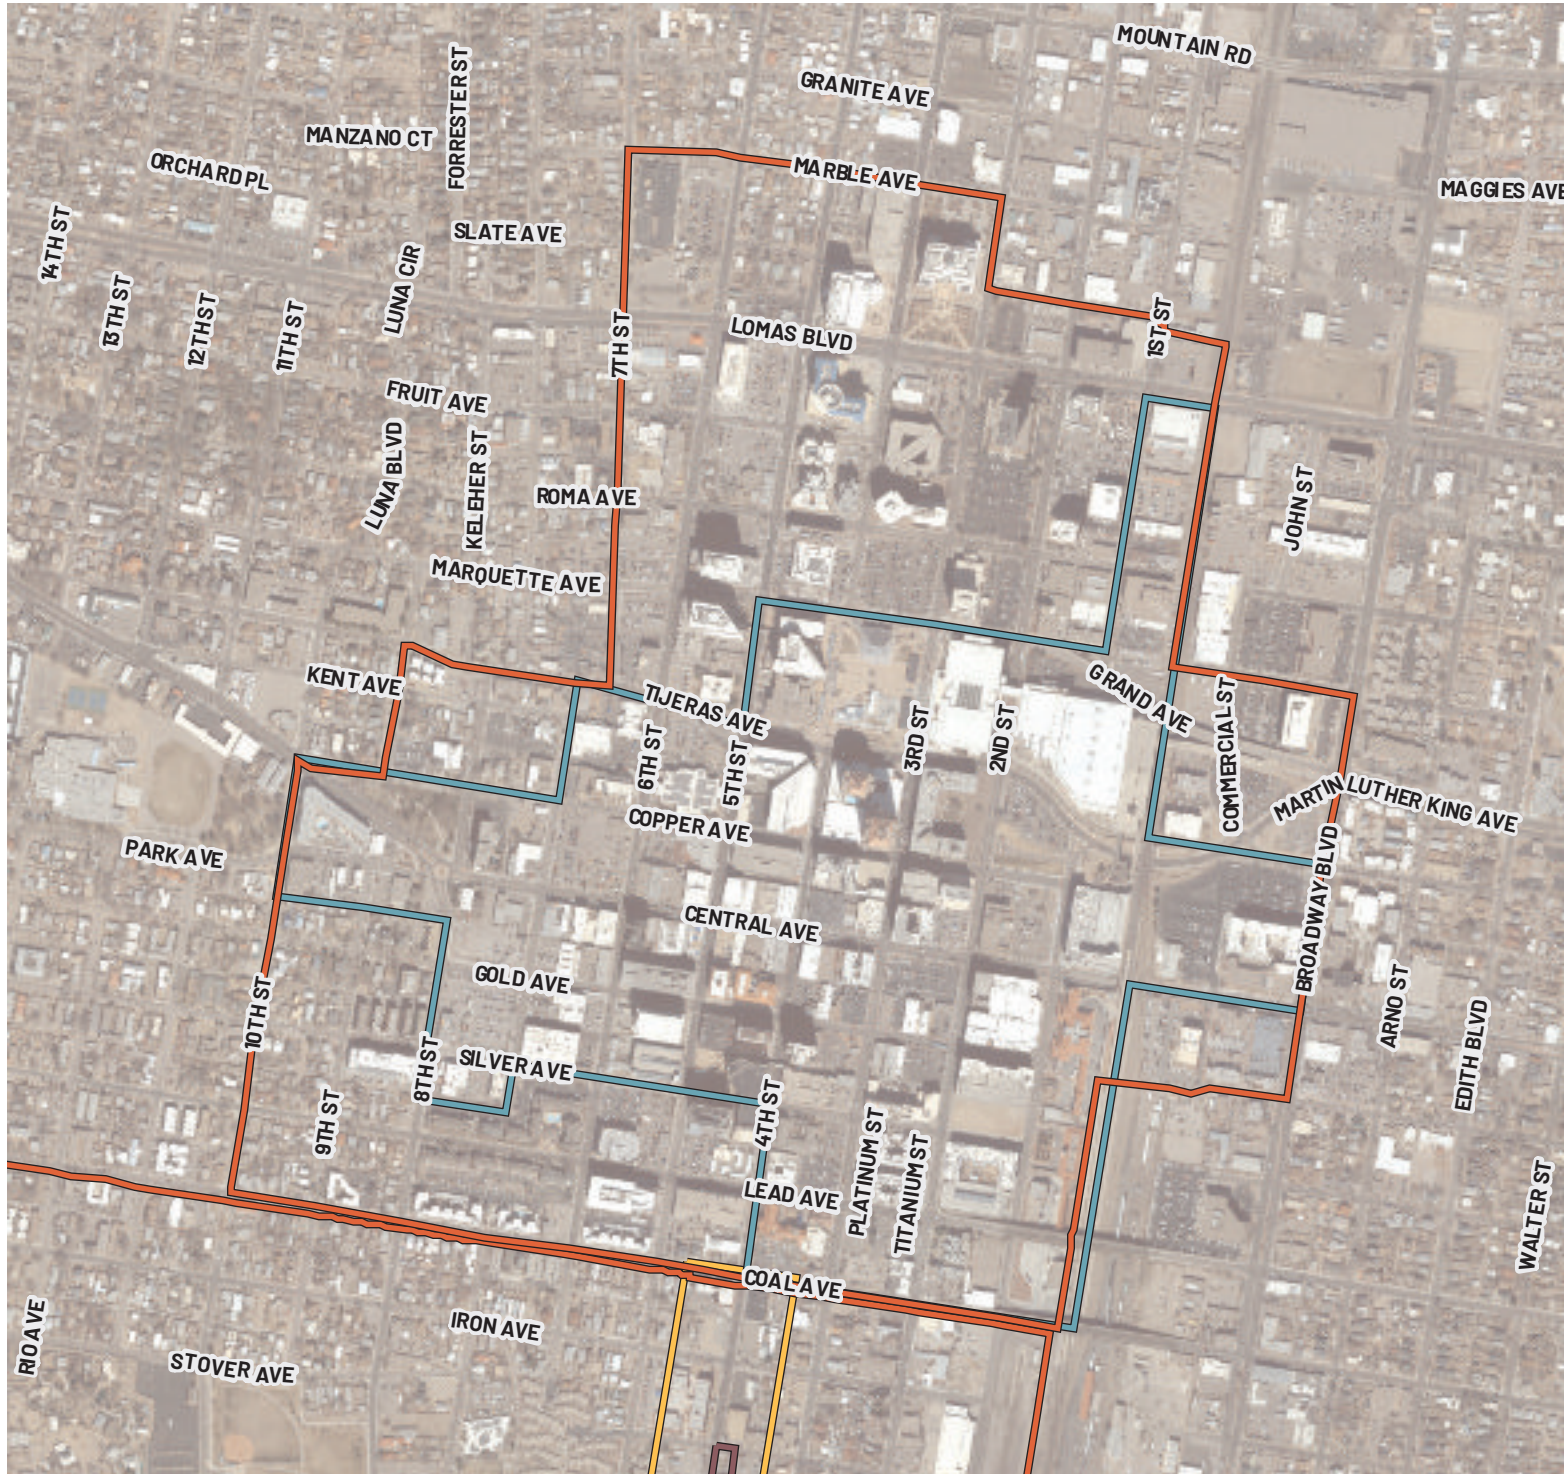

ABQ BARELAS MAINSTREET

LOCATION: Albuquerque
 BOUNDARY TYPE: MainStreet
 ACRES: 61 (approx.)

- BOUNDARY TYPE**
-  Metropolitan Redevelopment Area
 -  MainStreet District
 -  Arts and Cultural District
 -  Historic District

ABQ DOWNTOWN ARTS AND CULTURAL DISTRICT

LOCATION: Albuquerque
 BOUNDARY TYPE: ACD
 ACRES: 170 (approx.)

- BOUNDARY TYPE**
-  Metropolitan Redevelopment Area
 -  Main Street District
 -  Arts and Cultural District
 -  Historic District

ABQ DOWNTOWN MRA

LOCATION: Albuquerque
 BOUNDARY TYPE: MRA
 ACRES: 330 (approx.)

- BOUNDARY TYPE**
-  Metropolitan Redevelopment Area
 -  Main Street District
 -  Arts and Cultural District
 -  Historic District

ABQ SOUTH FOURTH STREET HISTORIC DISTRICT

LOCATION: Albuquerque
 BOUNDARY TYPE: Historic
 ACRES: 16 (approx.)

BOUNDARY TYPE

-  Metropolitan Redevelopment Area
-  Main Street District
-  Arts and Cultural District
-  Historic District