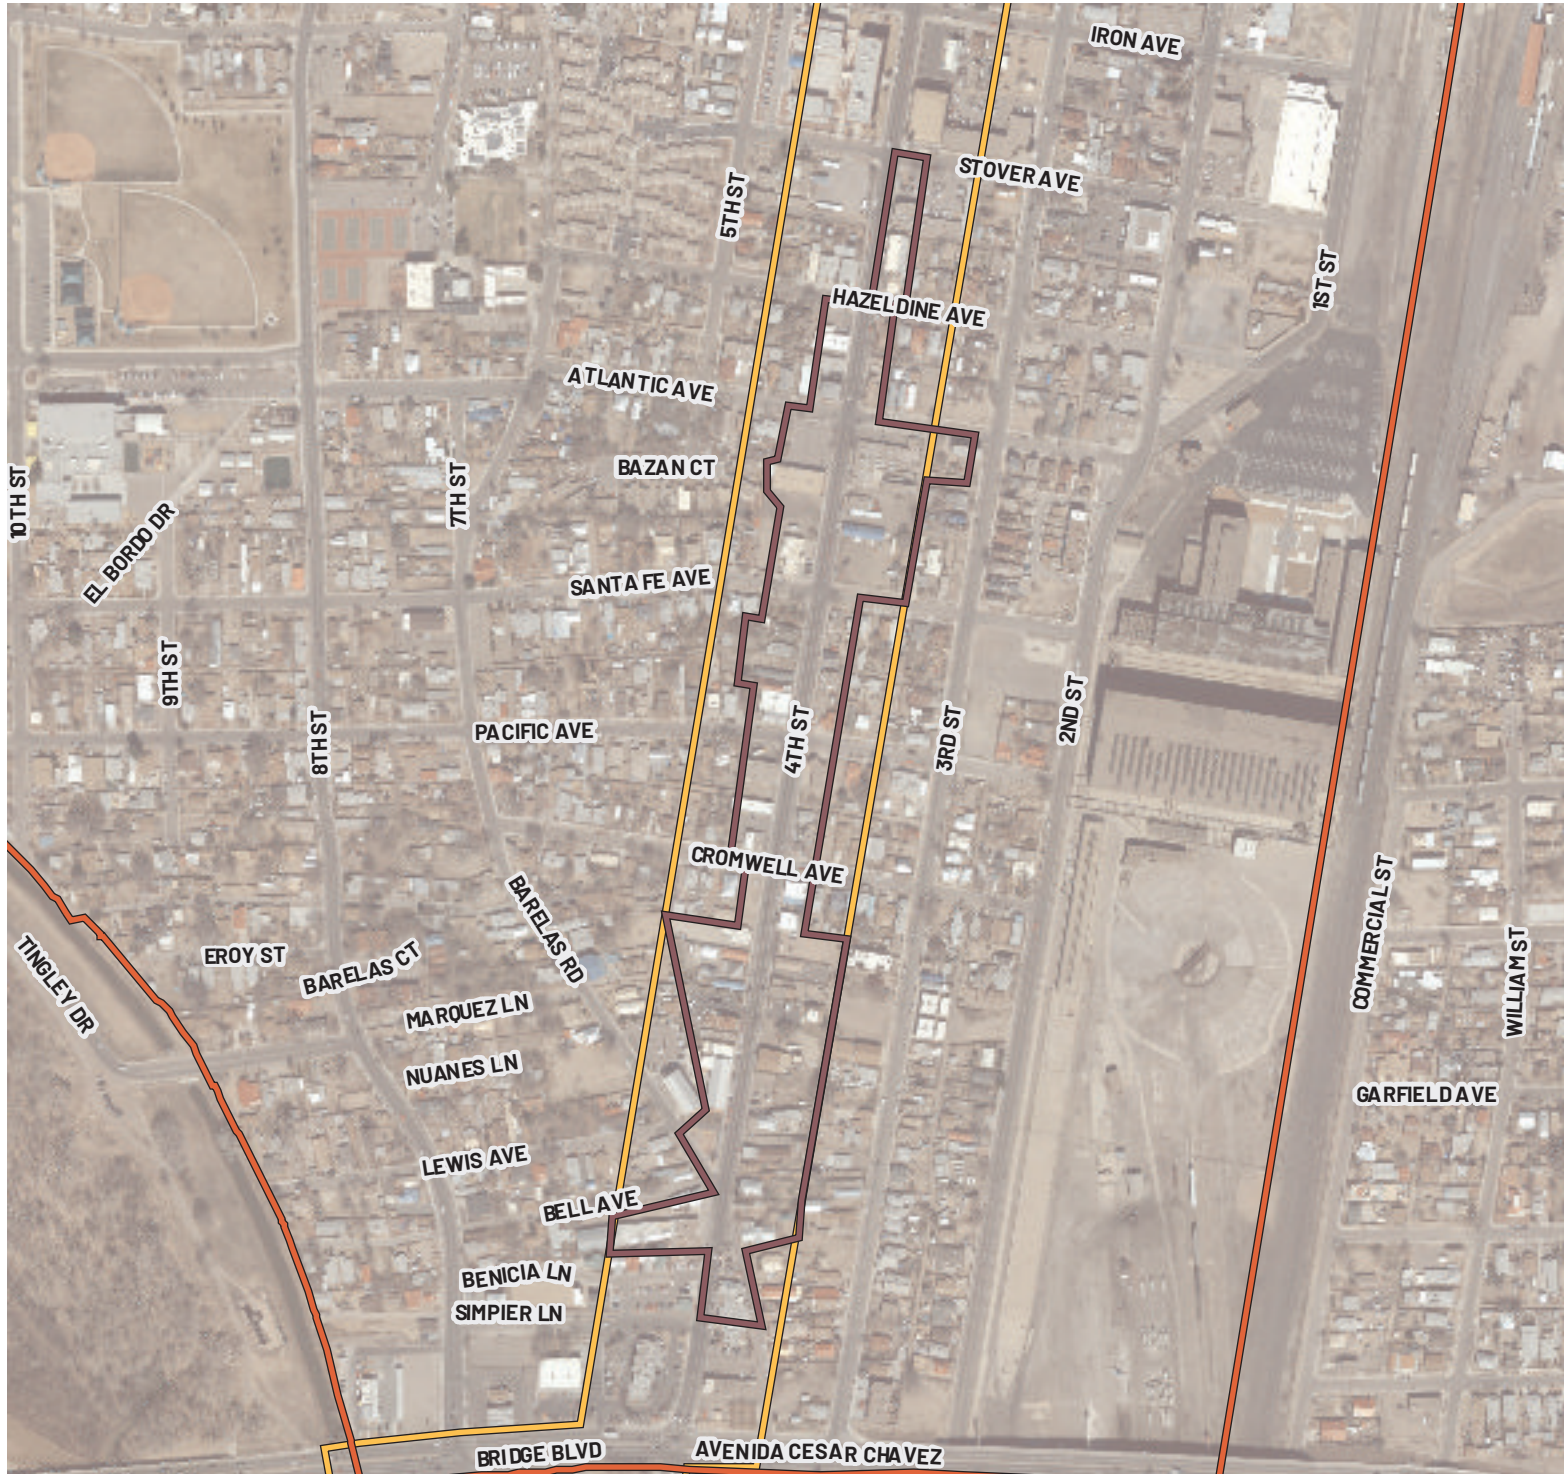

ABQ BARELAS MAINSTREET

LOCATION: Albuquerque
 BOUNDARY TYPE: MainStreet
 ACRES: 61 (approx.)

- BOUNDARY TYPE**
-  Metropolitan Redevelopment Area
 -  MainStreet District
 -  Arts and Cultural District
 -  Historic District

ABQ NOB HILL MAINSTREET

LOCATION: Albuquerque
 BOUNDARY TYPE: MainStreet
 ACRES: 113 (approx.)

- BOUNDARY TYPE**
-  Metropolitan Redevelopment Area
 -  MainStreet District
 -  Arts and Cultural District
 -  Historic District

ABQ SOUTH FOURTH STREET HISTORIC DISTRICT

LOCATION: Albuquerque
 BOUNDARY TYPE: Historic
 ACRES: 16 (approx.)

BOUNDARY TYPE

-  Metropolitan Redevelopment Area
-  Main Street District
-  Arts and Cultural District
-  Historic District

ABQ SOUTH VALLEY MAINSTREET

LOCATION: Albuquerque
 BOUNDARY TYPE: MainStreet
 ACRES: 116 (approx.)

- BOUNDARY TYPE**
-  Metropolitan Redevelopment Area
 -  MainStreet District
 -  Arts and Cultural District
 -  Historic District