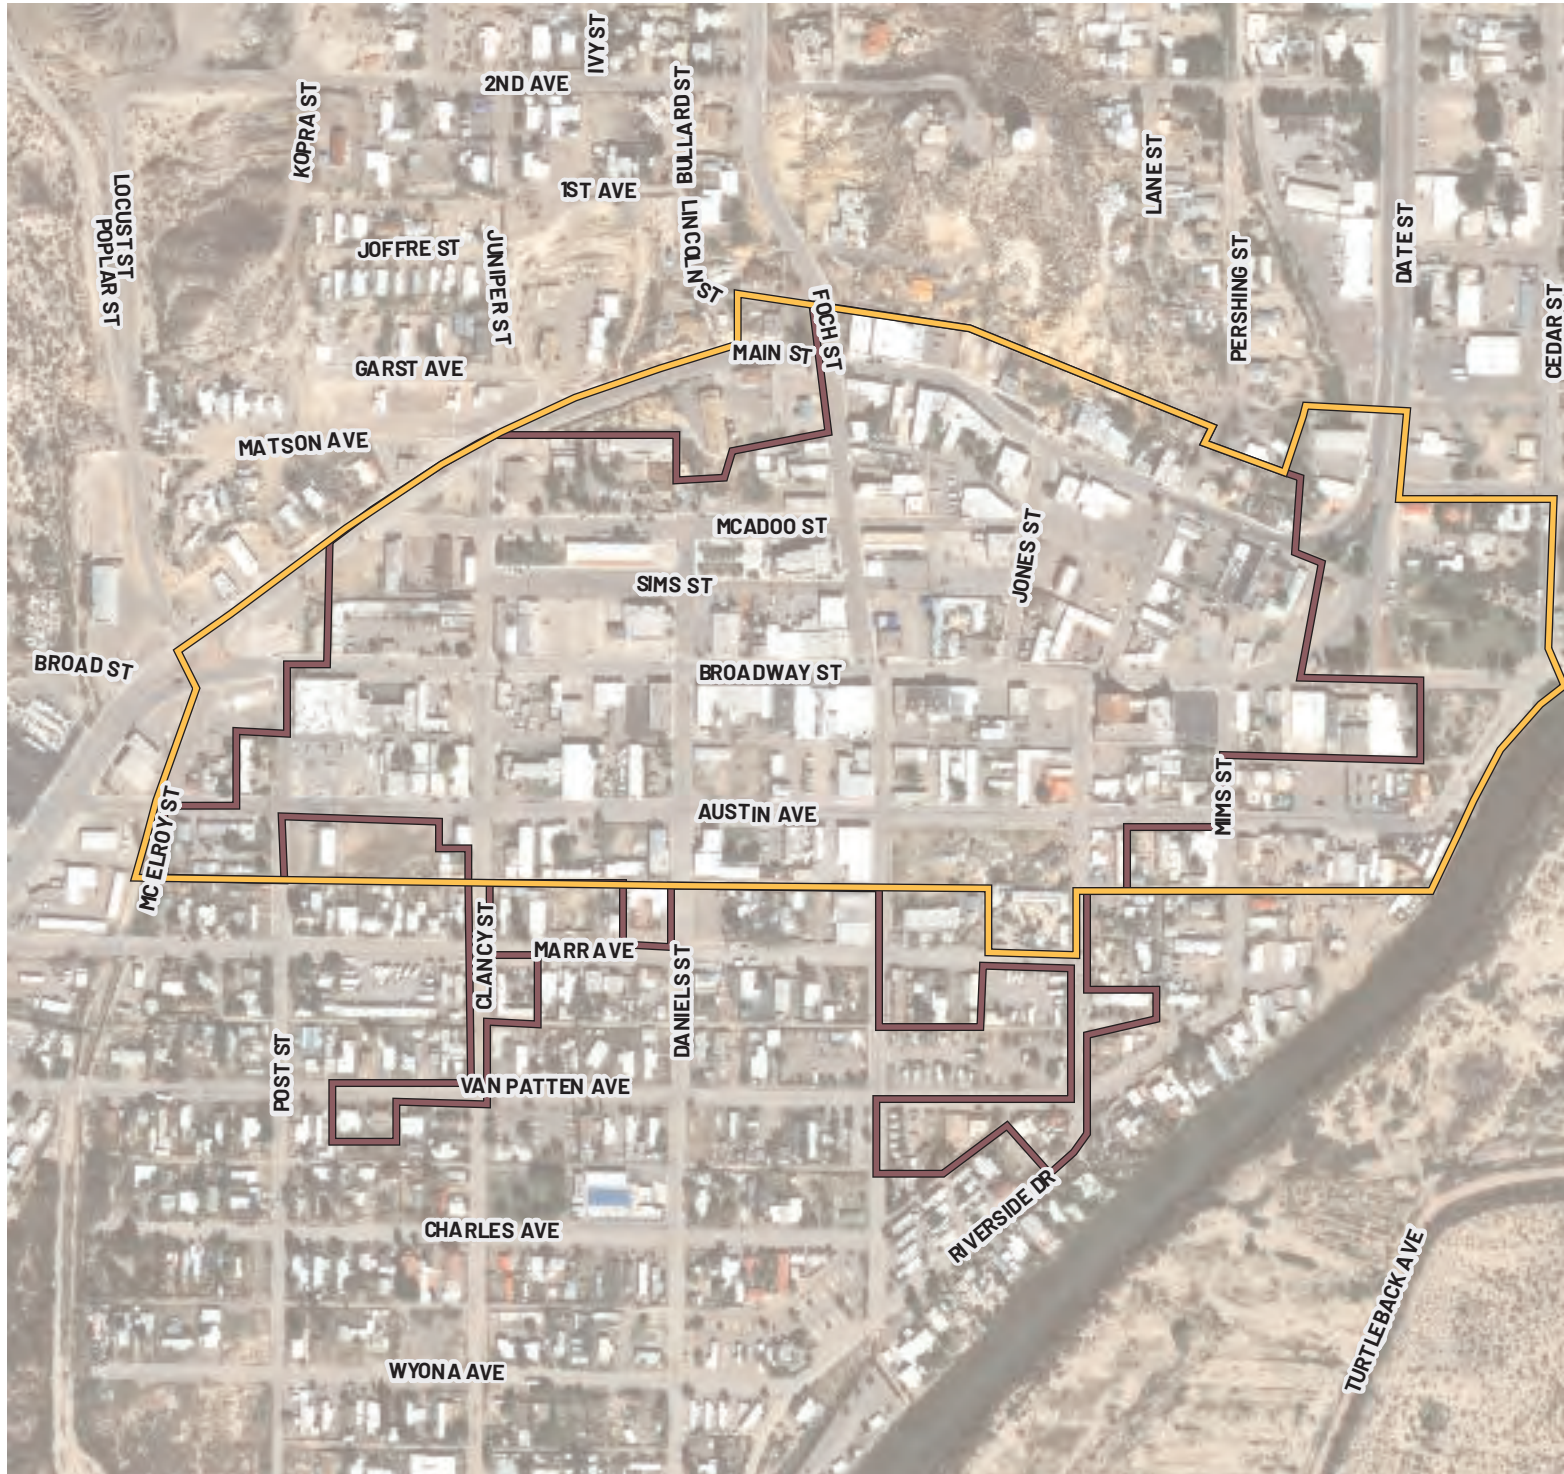

HOT SPRINGS BATHHOUSE AND COMMERCIAL HISTORIC DISTRICT

LOCATION: Truth or Consequence

BOUNDARY TYPE: Historic

ACRES: 60 (approx.)

BOUNDARY TYPE

-  Metropolitan Redevelopment Area
-  MainStreet District
-  Arts and Cultural District
-  Historic District