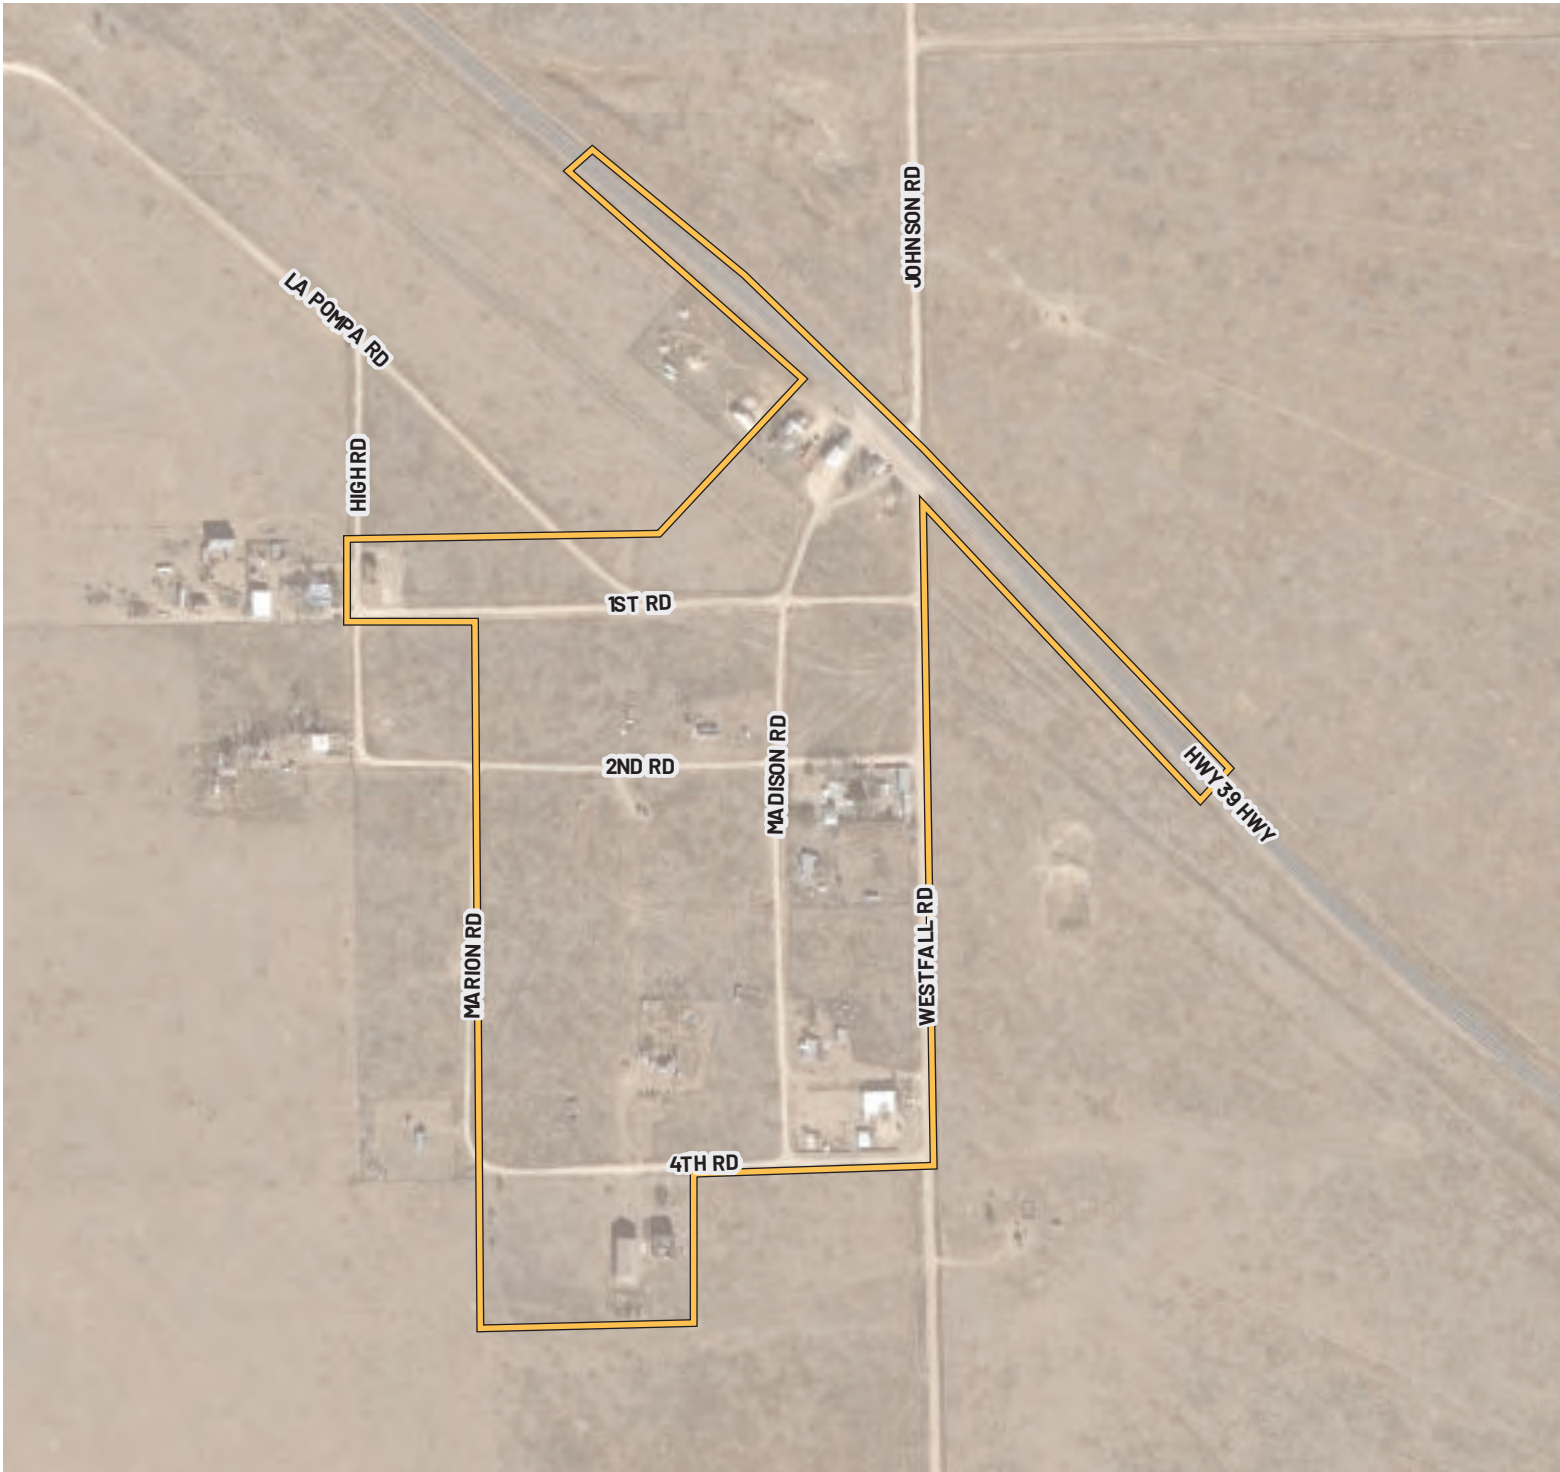

HARDING COUNTY MAINSTREET

LOCATION: Solano
BOUNDARY TYPE: MainStreet
ACRES: 49 (approx.)

BOUNDARY TYPE

-  Metropolitan Redevelopment Area
-  MainStreet District
-  Arts and Cultural District
-  Historic District