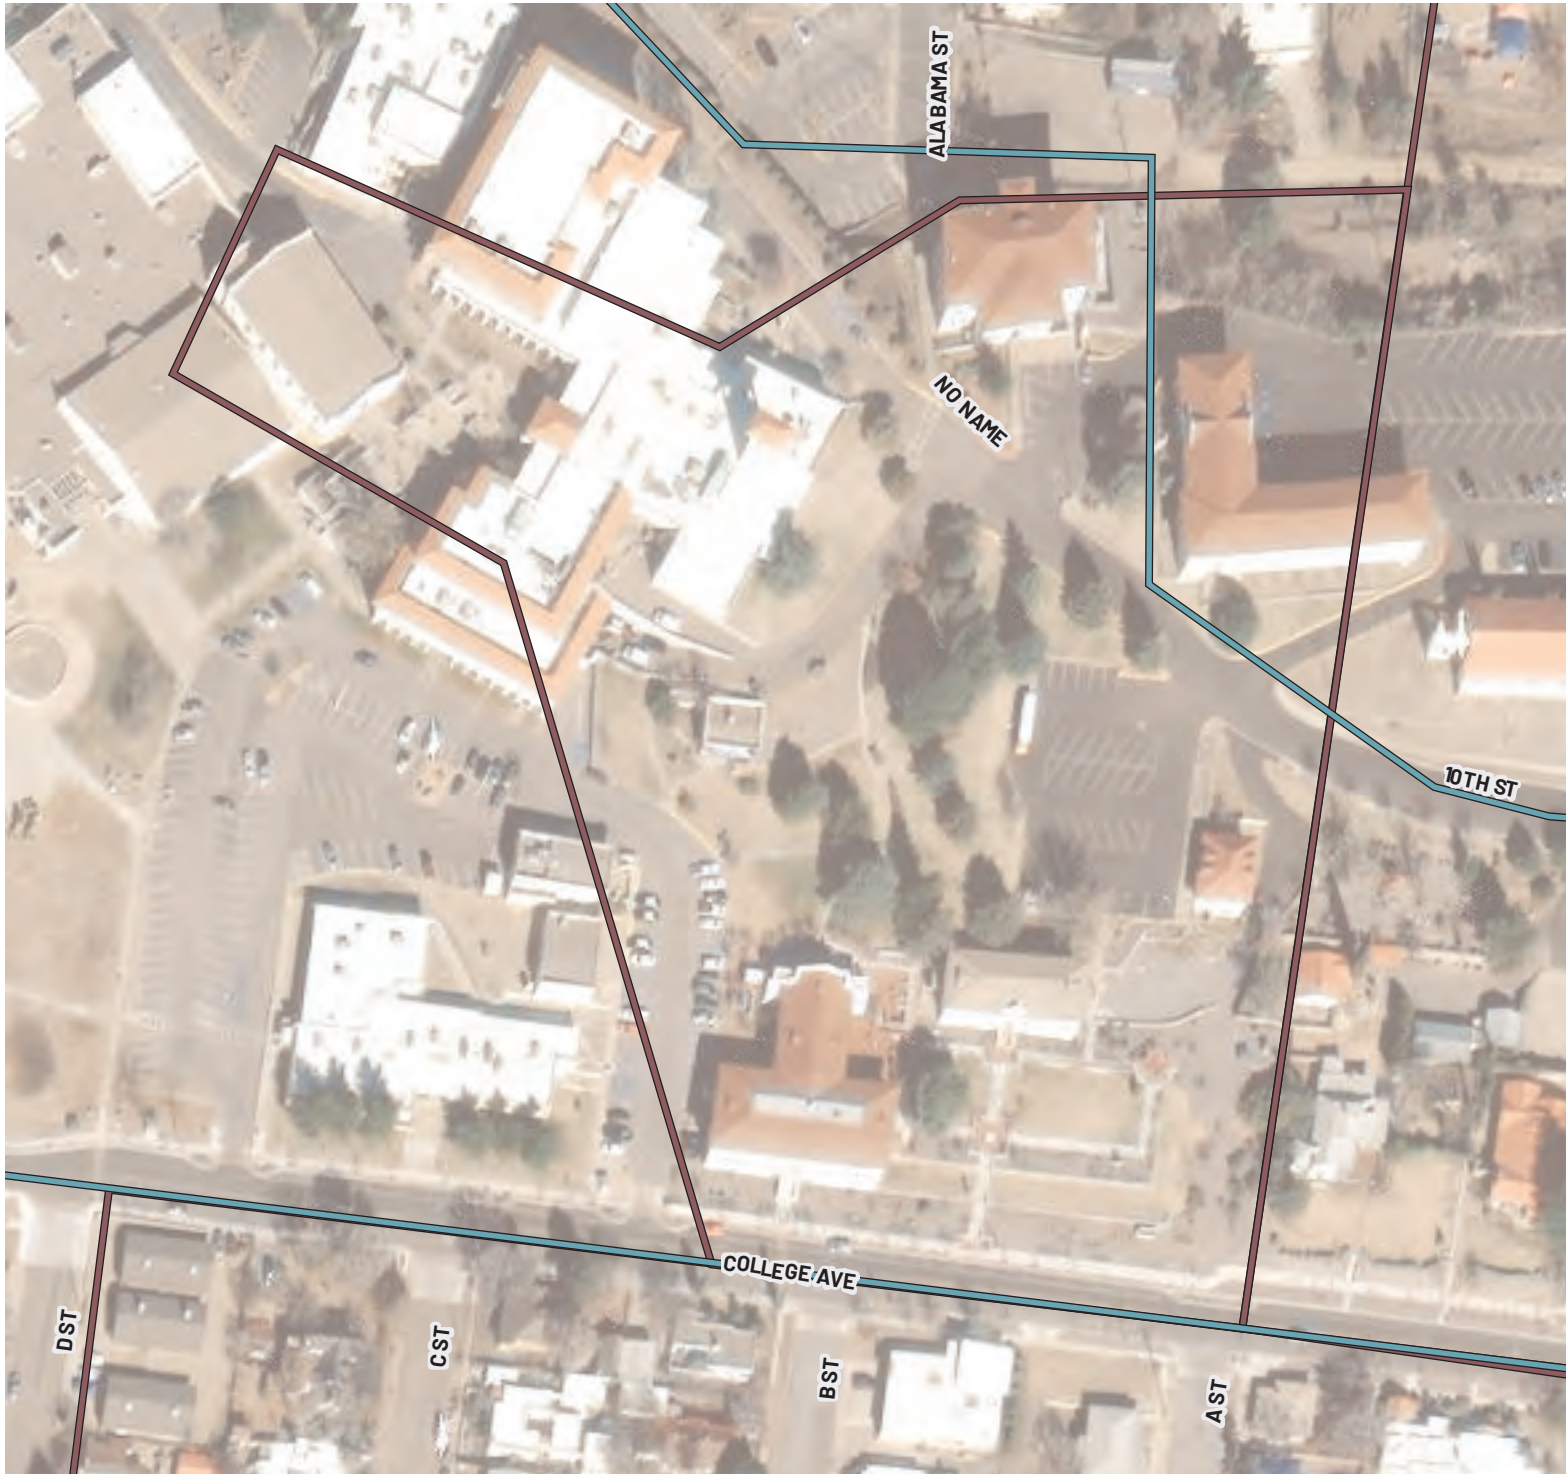

WESTERN NM UNIVERSITY HISTORIC DISTRICT

LOCATION: Silver City
BOUNDARY TYPE: Historic
ACRES: 9 (approx.)

BOUNDARY TYPE

- Metropolitan Redevelopment Area
- MainStreet District
- Arts and Cultural District
- Historic District