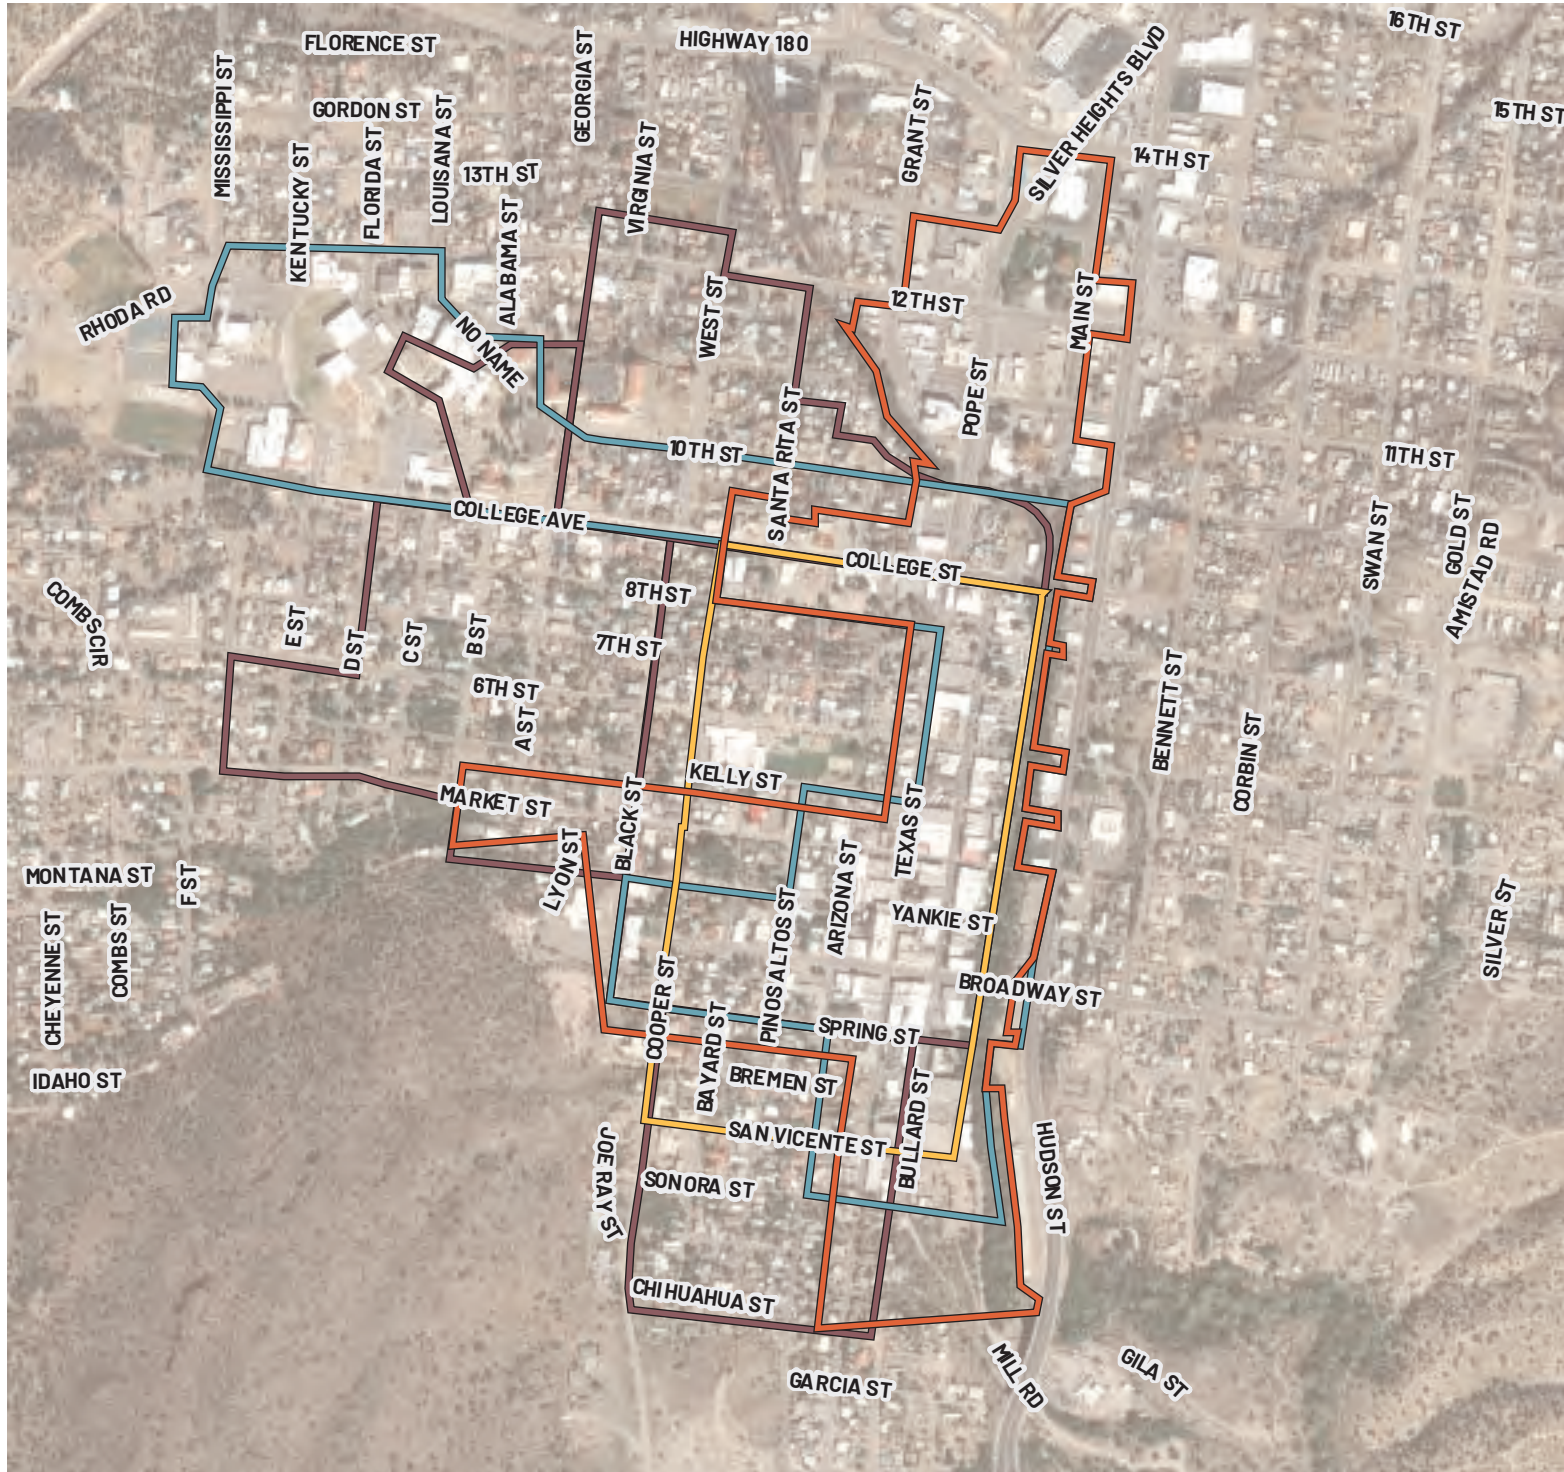

CHIHUAHUA HISTORIC DISTRICT

LOCATION: Silver City
BOUNDARY TYPE: Historic
ACRES: 32 (approx.)

BOUNDARY TYPE

-  Metropolitan Redevelopment Area
-  MainStreet District
-  Arts and Cultural District
-  Historic District

SILVER CITY HISTORIC DISTRICT

LOCATION: Silver City
BOUNDARY TYPE: Historic
ACRES: 73 (approx.)

BOUNDARY TYPE

-  Metropolitan Redevelopment Area
-  MainStreet District
-  Arts and Cultural District
-  Historic District

SILVER CITY MAIN STREET

LOCATION: Silver City
BOUNDARY TYPE: MainStreet
ACRES: 78 (approx.)

BOUNDARY TYPE

-  Metropolitan Redevelopment Area
-  MainStreet District
-  Arts and Cultural District
-  Historic District

SILVER CITY MRA

LOCATION: Silver City
 BOUNDARY TYPE: MRA
 ACRES: 124 (approx.)

- BOUNDARY TYPE**
-  Metropolitan Redevelopment Area
 -  MainStreet District
 -  Arts and Cultural District
 -  Historic District