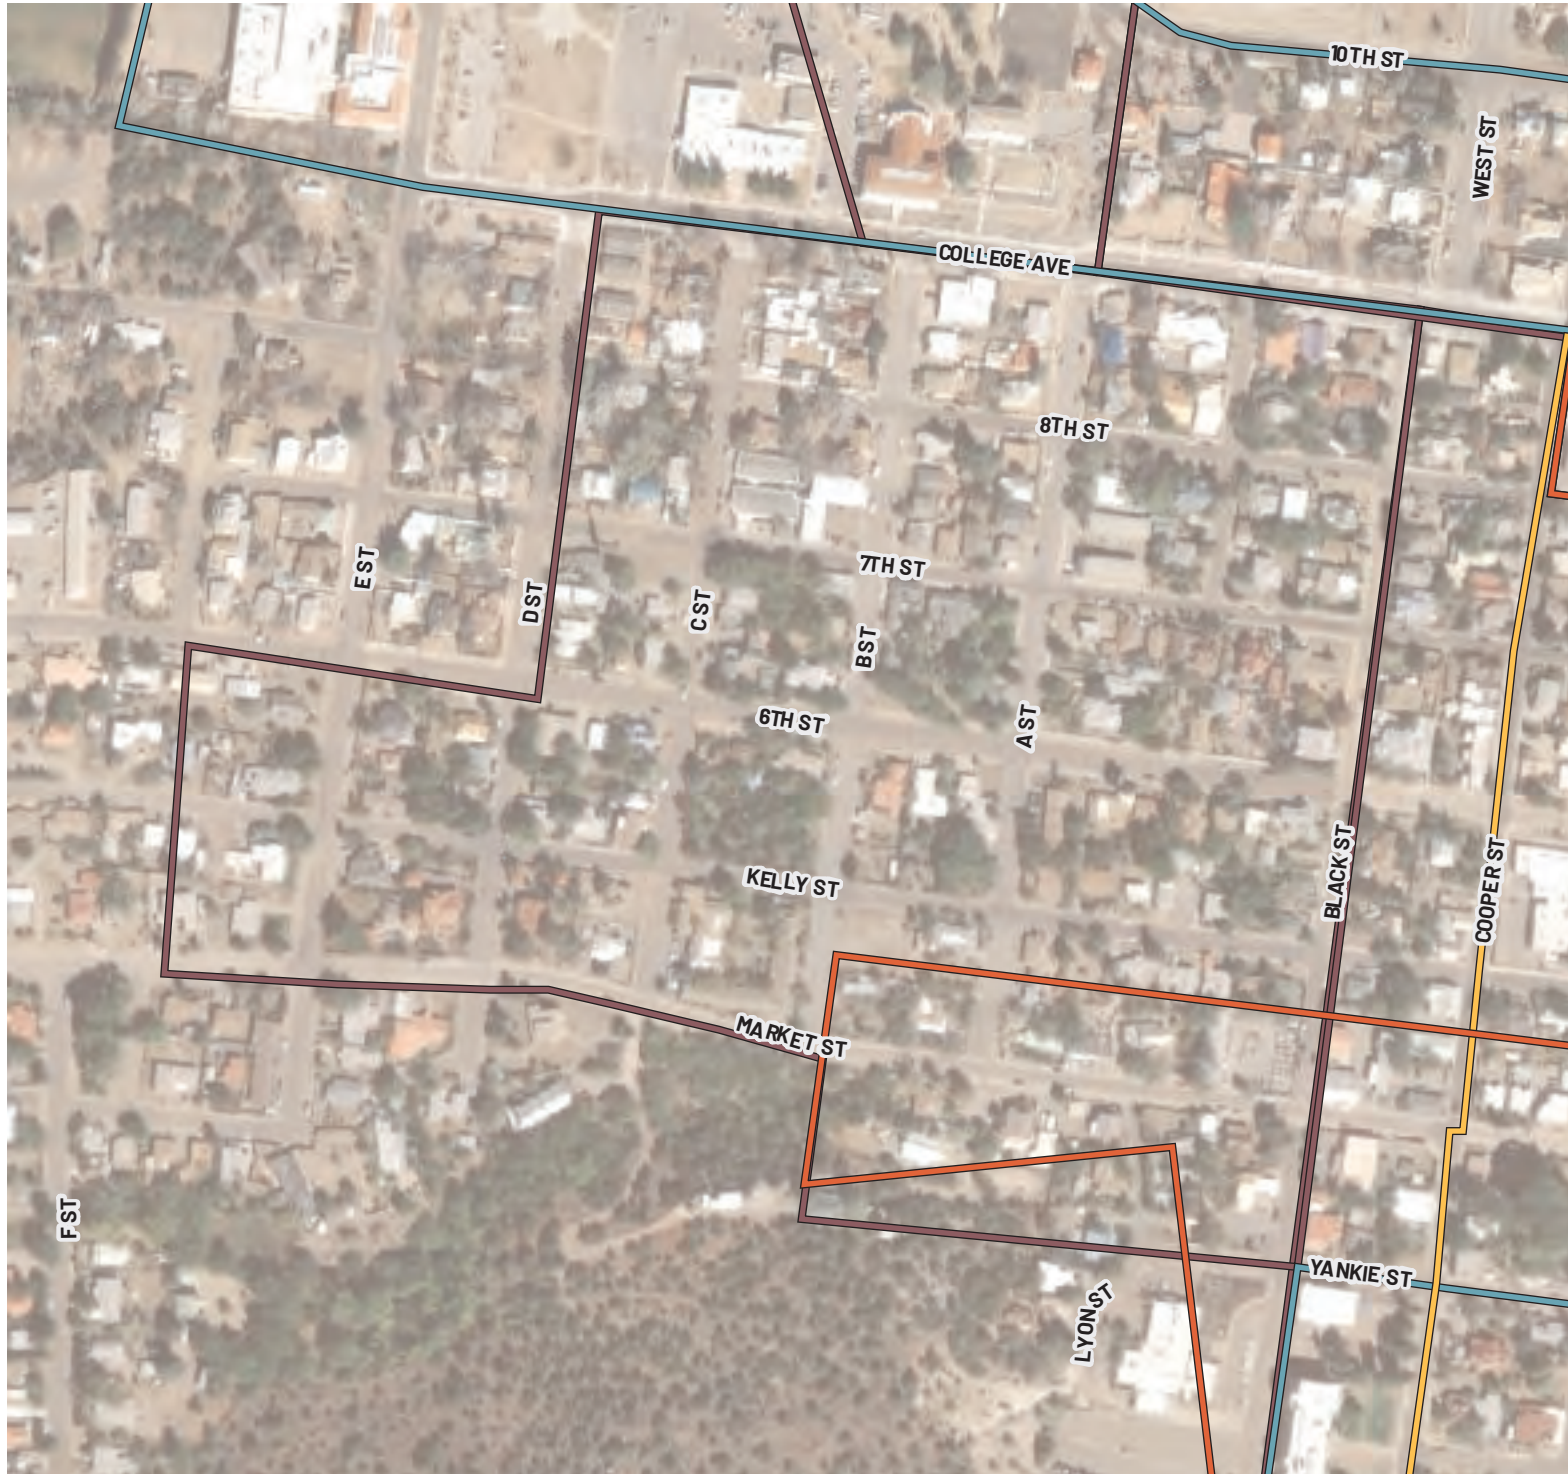

BLACK'S HISTORIC DISTRICT

LOCATION: Silver City
BOUNDARY TYPE: Historic
ACRES: 46 (approx.)

BOUNDARY TYPE

-  Metropolitan Redevelopment Area
-  MainStreet District
-  Arts and Cultural District
-  Historic District

CHIHUAHUA HISTORIC DISTRICT

LOCATION: Silver City
BOUNDARY TYPE: Historic
ACRES: 32 (approx.)

BOUNDARY TYPE

-  Metropolitan Redevelopment Area
-  MainStreet District
-  Arts and Cultural District
-  Historic District

NORTH ADDITION HISTORIC DISTRICT

LOCATION: Silver City
BOUNDARY TYPE: Historic
ACRES: 39 (approx.)

BOUNDARY TYPE

-  Metropolitan Redevelopment Area
-  MainStreet District
-  Arts and Cultural District
-  Historic District

SILVER CITY HISTORIC DISTRICT

LOCATION: Silver City
BOUNDARY TYPE: Historic
ACRES: 73 (approx.)

BOUNDARY TYPE

-  Metropolitan Redevelopment Area
-  MainStreet District
-  Arts and Cultural District
-  Historic District