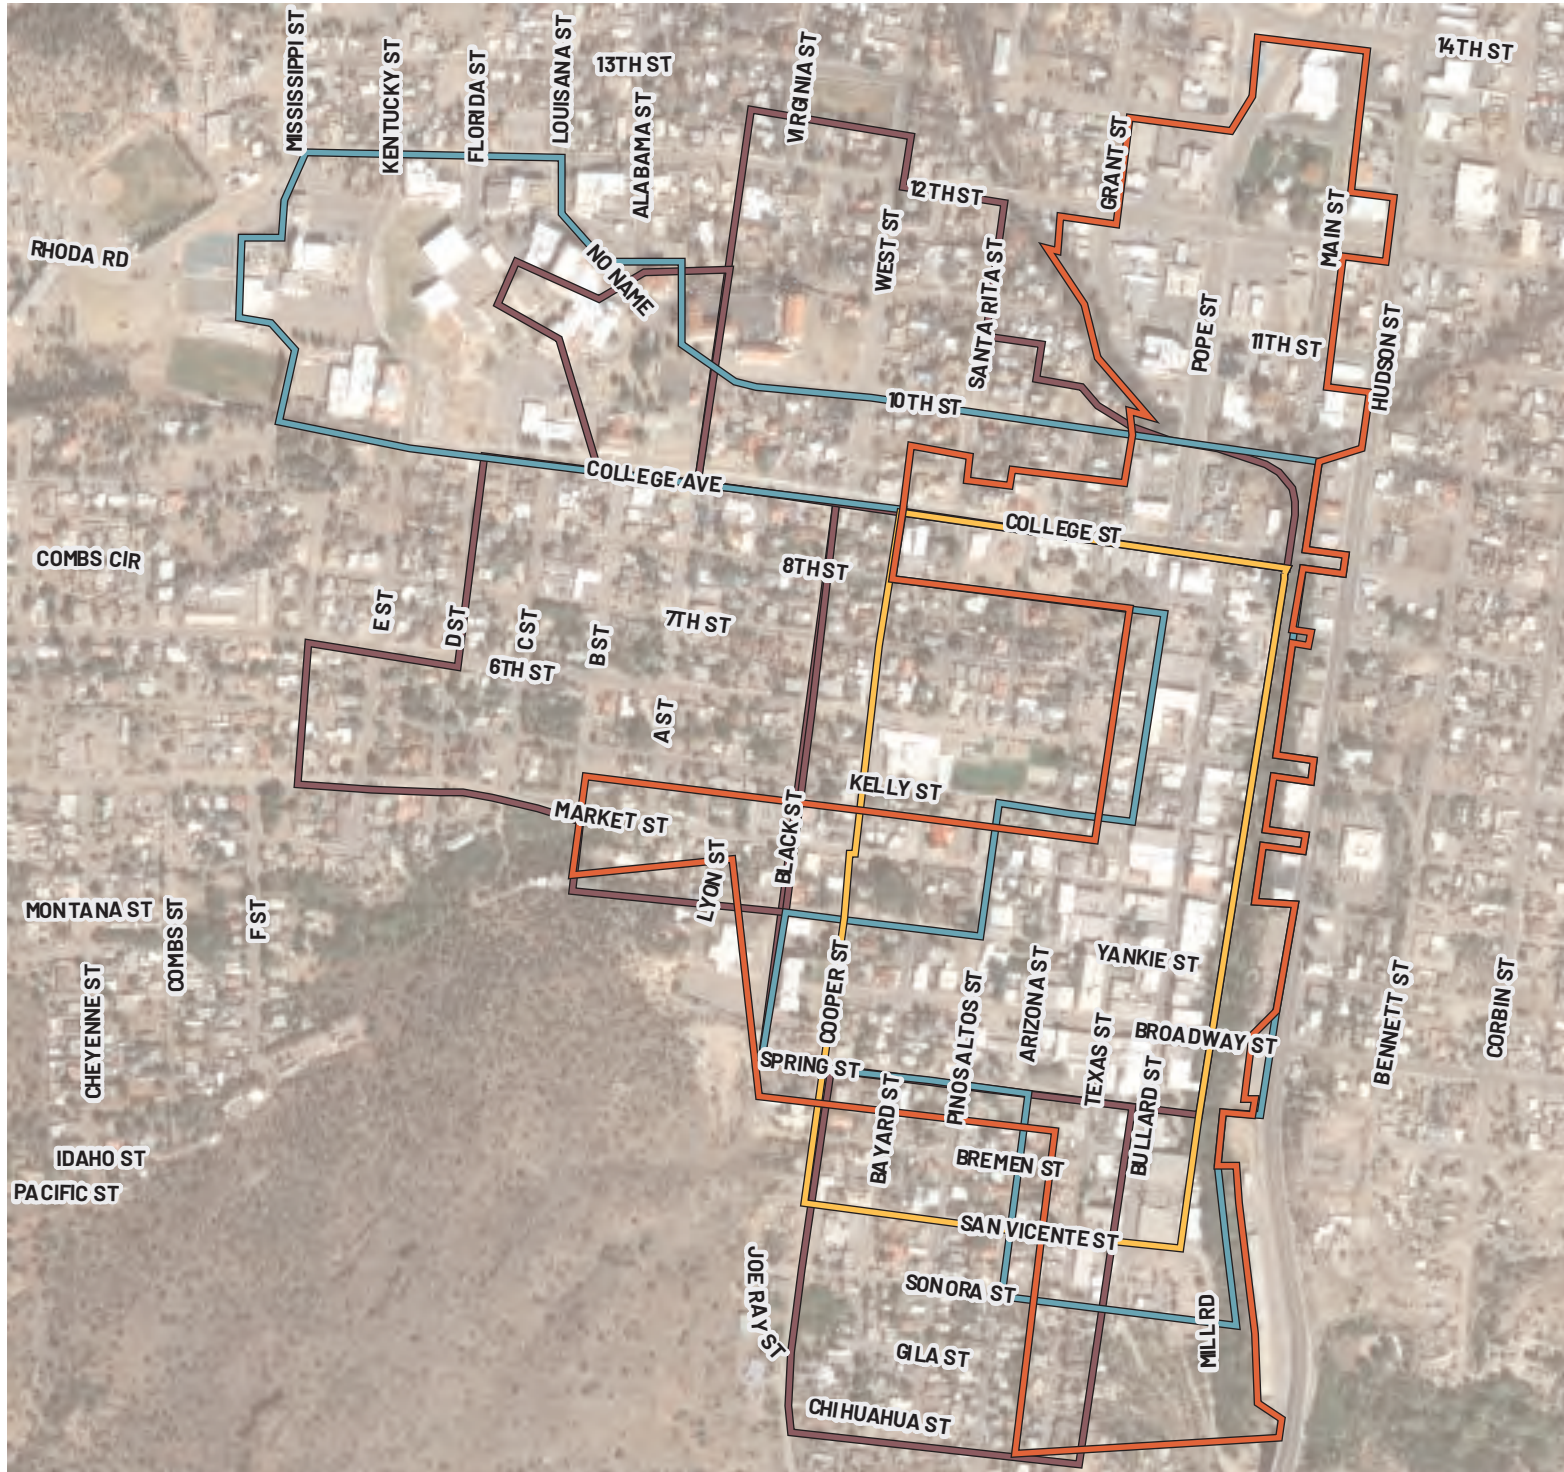

SILVER CITY ARTS AND CULTURAL DISTRICT

LOCATION: Silver City
BOUNDARY TYPE: ACD
ACRES: 115 (approx.)

1. **BOUNDARY TYPE**
2. Metropolitan Redevelopment Area
   - MainStreet District
   - Arts and Cultural District
   - Historic District