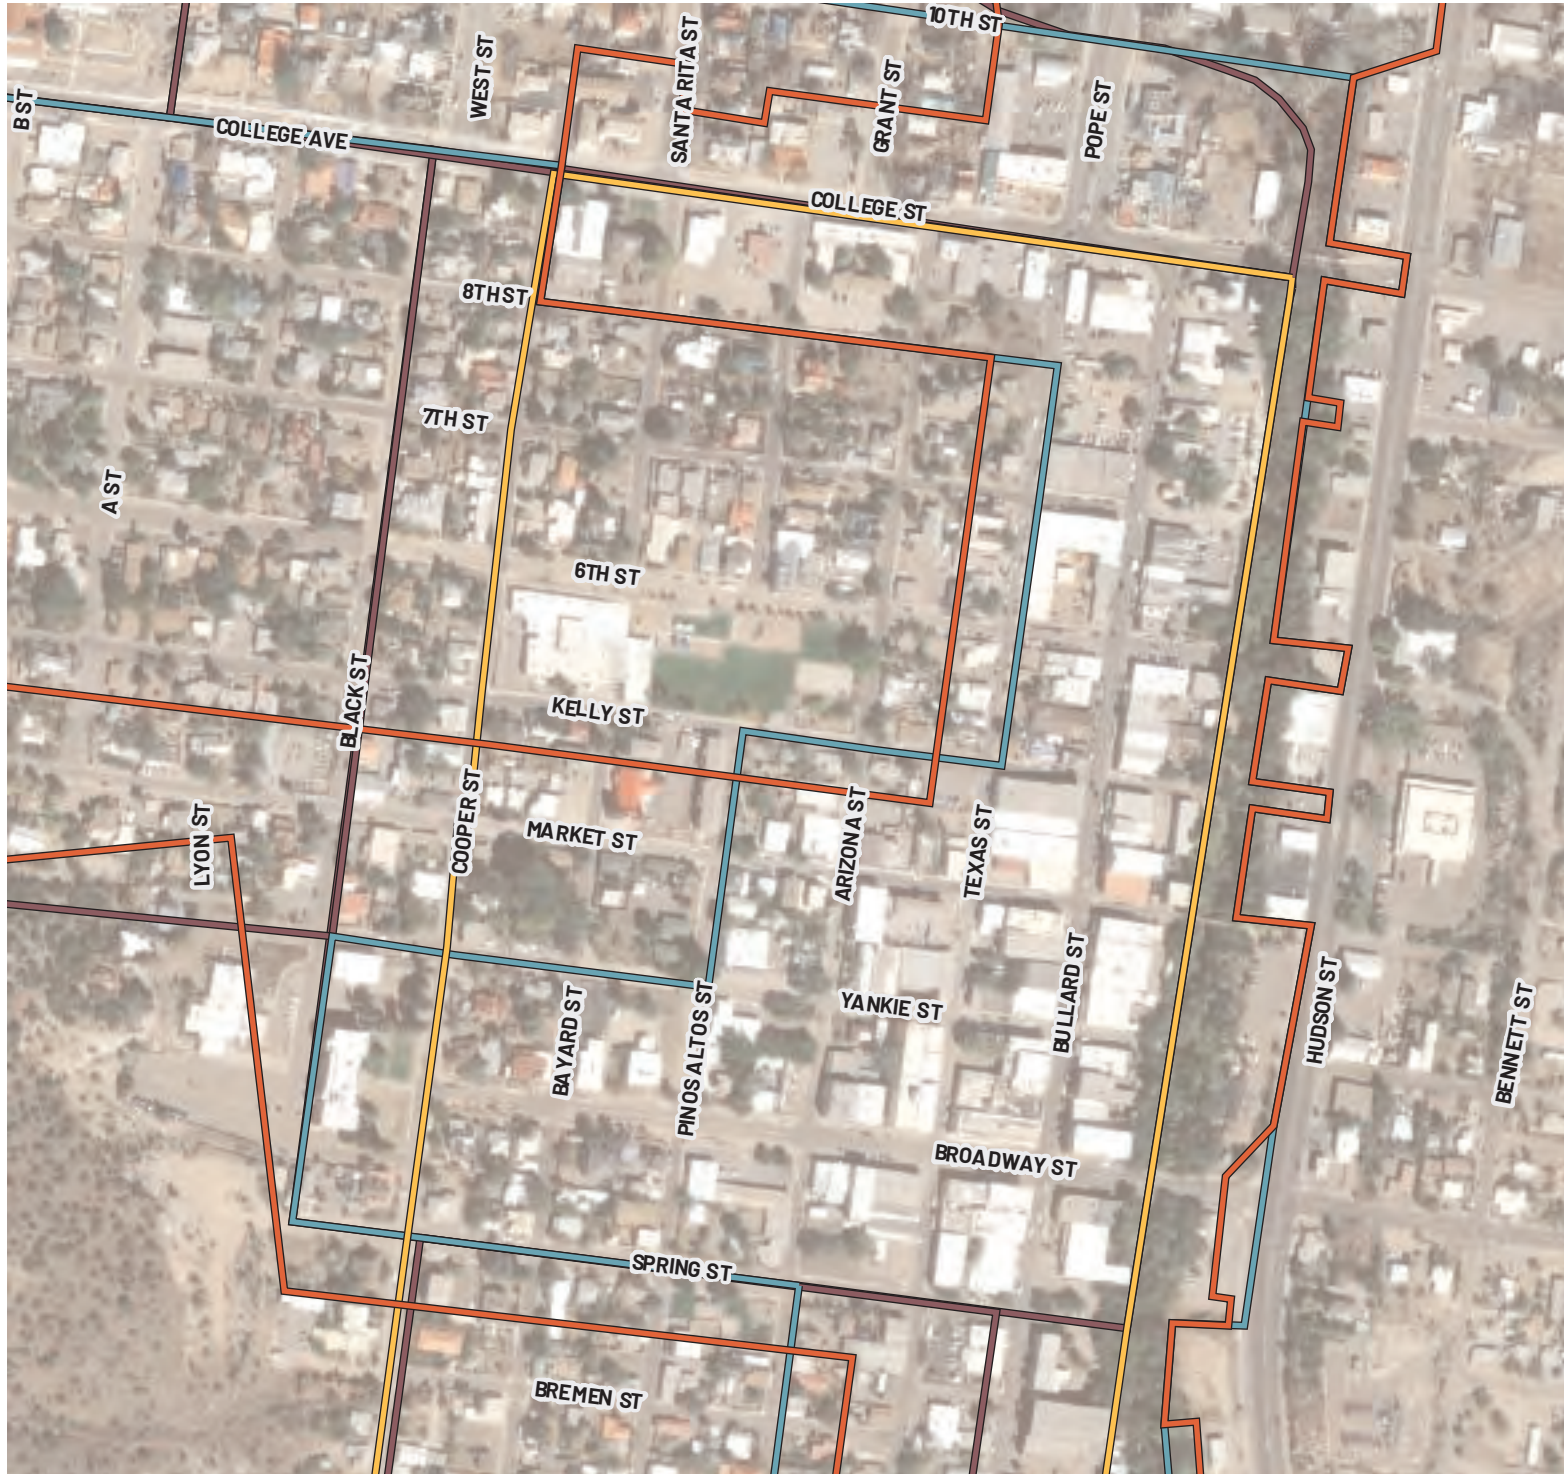

NORTH ADDITION HISTORIC DISTRICT

LOCATION: Silver City
BOUNDARY TYPE: Historic
ACRES: 39 (approx.)

BOUNDARY TYPE

-  Metropolitan Redevelopment Area
-  MainStreet District
-  Arts and Cultural District
-  Historic District

SILVER CITY ARTS AND CULTURAL DISTRICT

LOCATION: Silver City
 BOUNDARY TYPE: ACD
 ACRES: 115 (approx.)

- BOUNDARY TYPE**
-  Metropolitan Redevelopment Area
 -  MainStreet District
 -  Arts and Cultural District
 -  Historic District

SILVER CITY HISTORIC DISTRICT

LOCATION: Silver City
BOUNDARY TYPE: Historic
ACRES: 73 (approx.)

BOUNDARY TYPE

-  Metropolitan Redevelopment Area
-  MainStreet District
-  Arts and Cultural District
-  Historic District

SILVER CITY MAIN STREET

LOCATION: Silver City
BOUNDARY TYPE: MainStreet
ACRES: 78 (approx.)

BOUNDARY TYPE

-  Metropolitan Redevelopment Area
-  MainStreet District
-  Arts and Cultural District
-  Historic District