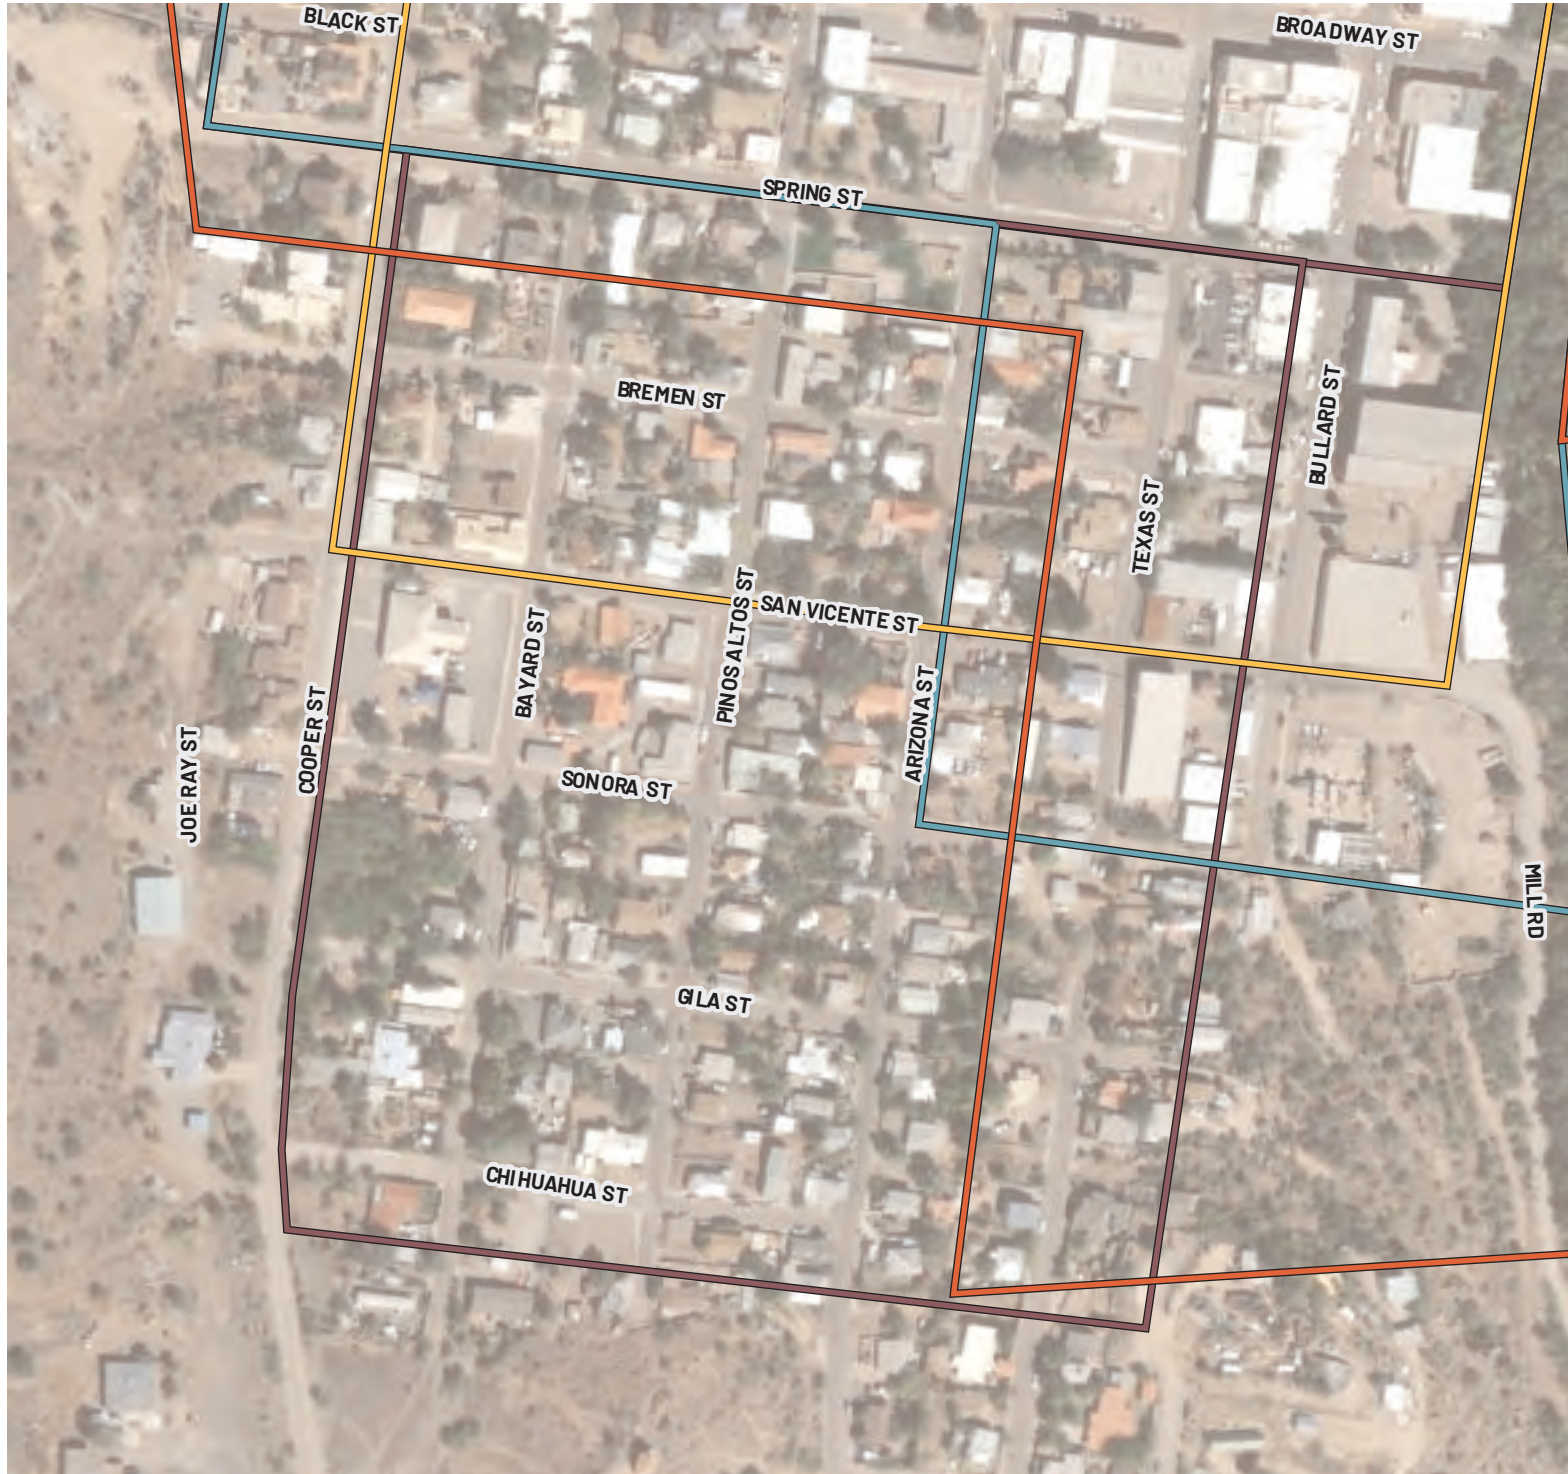

BLACK'S HISTORIC DISTRICT

LOCATION: Silver City
BOUNDARY TYPE: Historic
ACRES: 46 (approx.)

BOUNDARY TYPE

-  Metropolitan Redevelopment Area
-  MainStreet District
-  Arts and Cultural District
-  Historic District

CHIHUAHUA HISTORIC DISTRICT

LOCATION: Silver City
BOUNDARY TYPE: Historic
ACRES: 32 (approx.)

BOUNDARY TYPE

-  Metropolitan Redevelopment Area
-  MainStreet District
-  Arts and Cultural District
-  Historic District

NORTH ADDITION HISTORIC DISTRICT

LOCATION: Silver City
BOUNDARY TYPE: Historic
ACRES: 39 (approx.)

BOUNDARY TYPE

-  Metropolitan Redevelopment Area
-  MainStreet District
-  Arts and Cultural District
-  Historic District

SILVER CITY HISTORIC DISTRICT

LOCATION: Silver City
BOUNDARY TYPE: Historic
ACRES: 73 (approx.)

BOUNDARY TYPE

-  Metropolitan Redevelopment Area
-  MainStreet District
-  Arts and Cultural District
-  Historic District