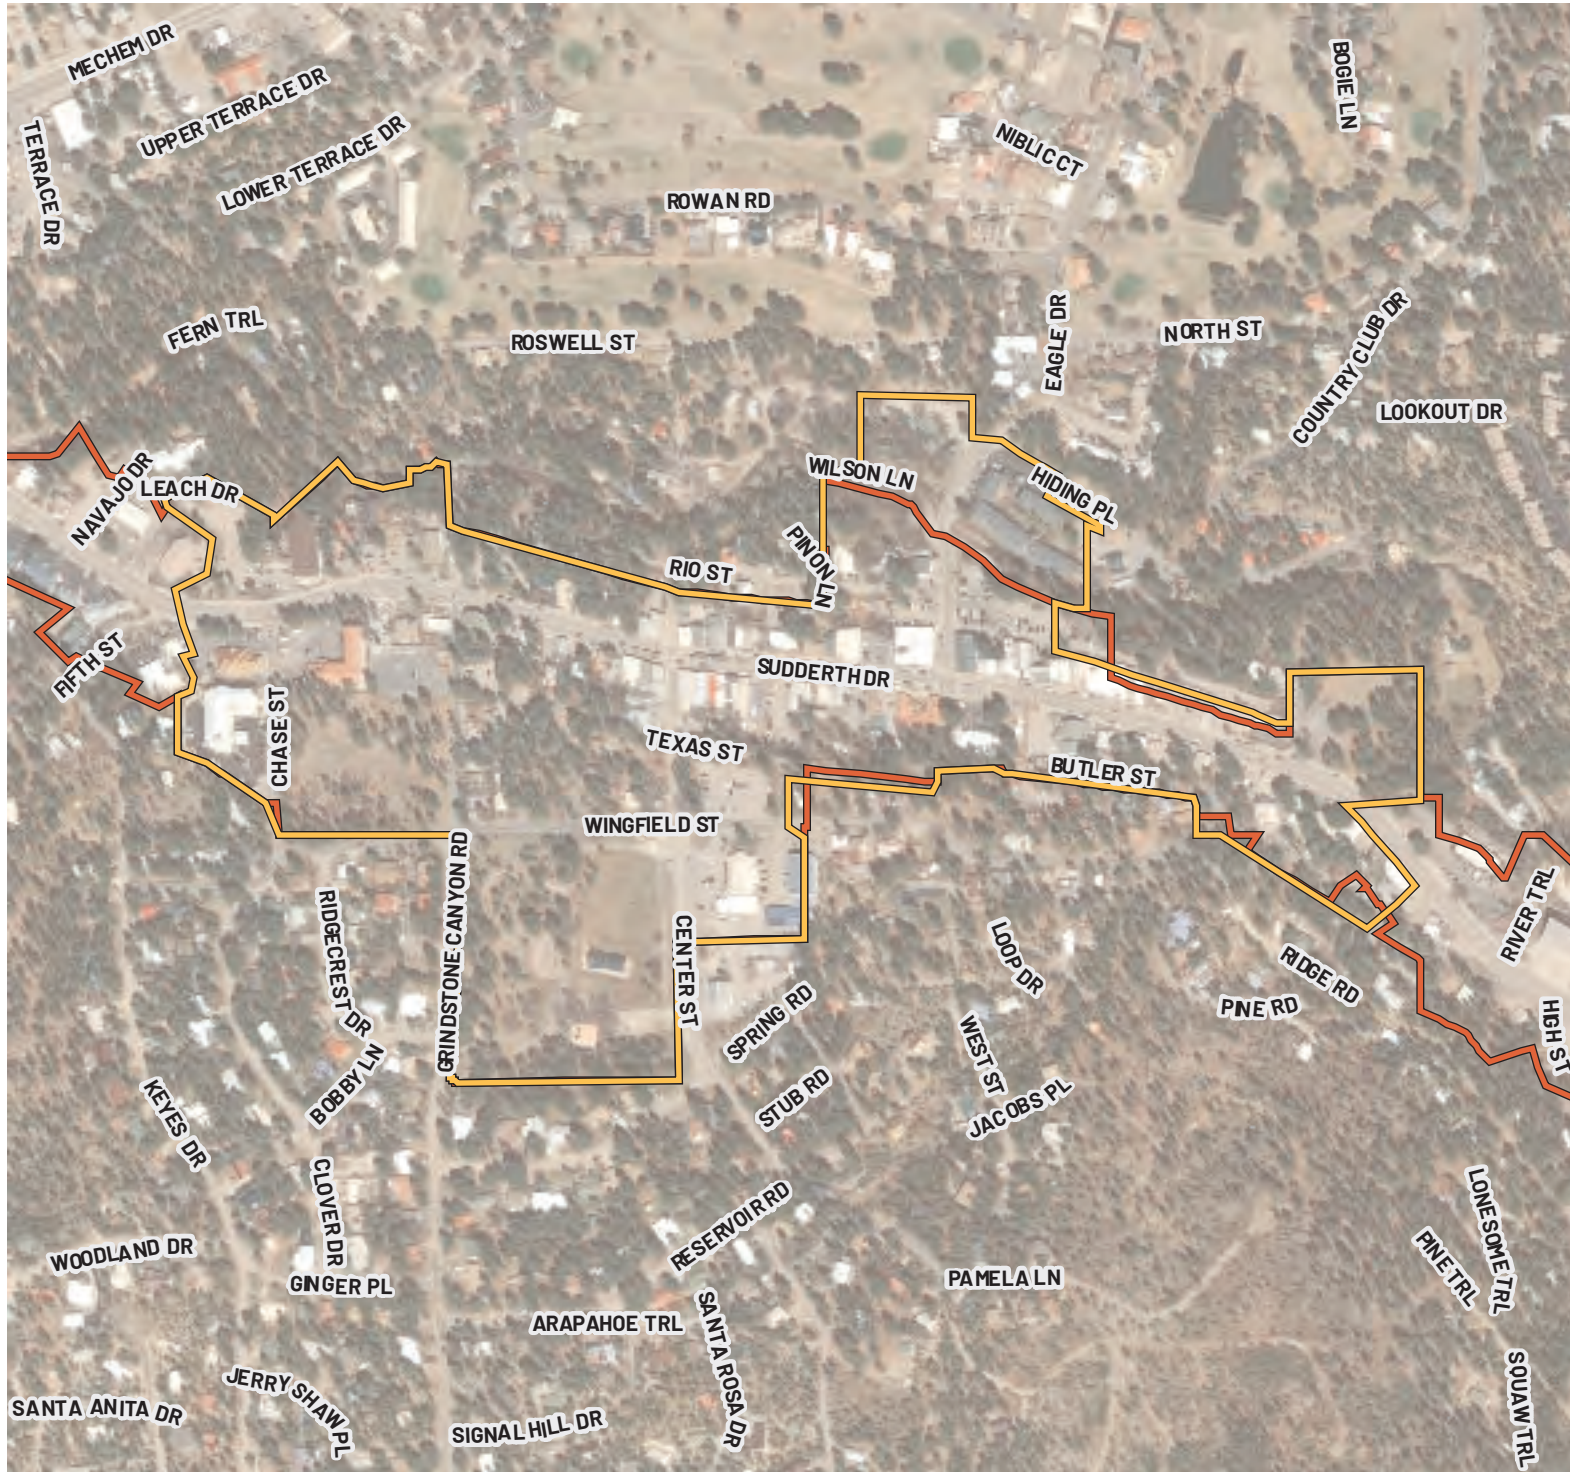

RUIDOSO MAINSTREET

LOCATION: Ruidoso
 BOUNDARY TYPE: MainStreet
 ACRES: 65 (approx.)

BOUNDARY TYPE

-  Metropolitan Redevelopment Area
-  MainStreet District
-  Arts and Cultural District
-  Historic District

RUIDOSO MRA

LOCATION: Ruidoso
 BOUNDARY TYPE: MRA
 ACRES: 316 (approx.)

- BOUNDARY TYPE**
-  Metropolitan Redevelopment Area
 -  Main Street District
 -  Arts and Cultural District
 -  Historic District