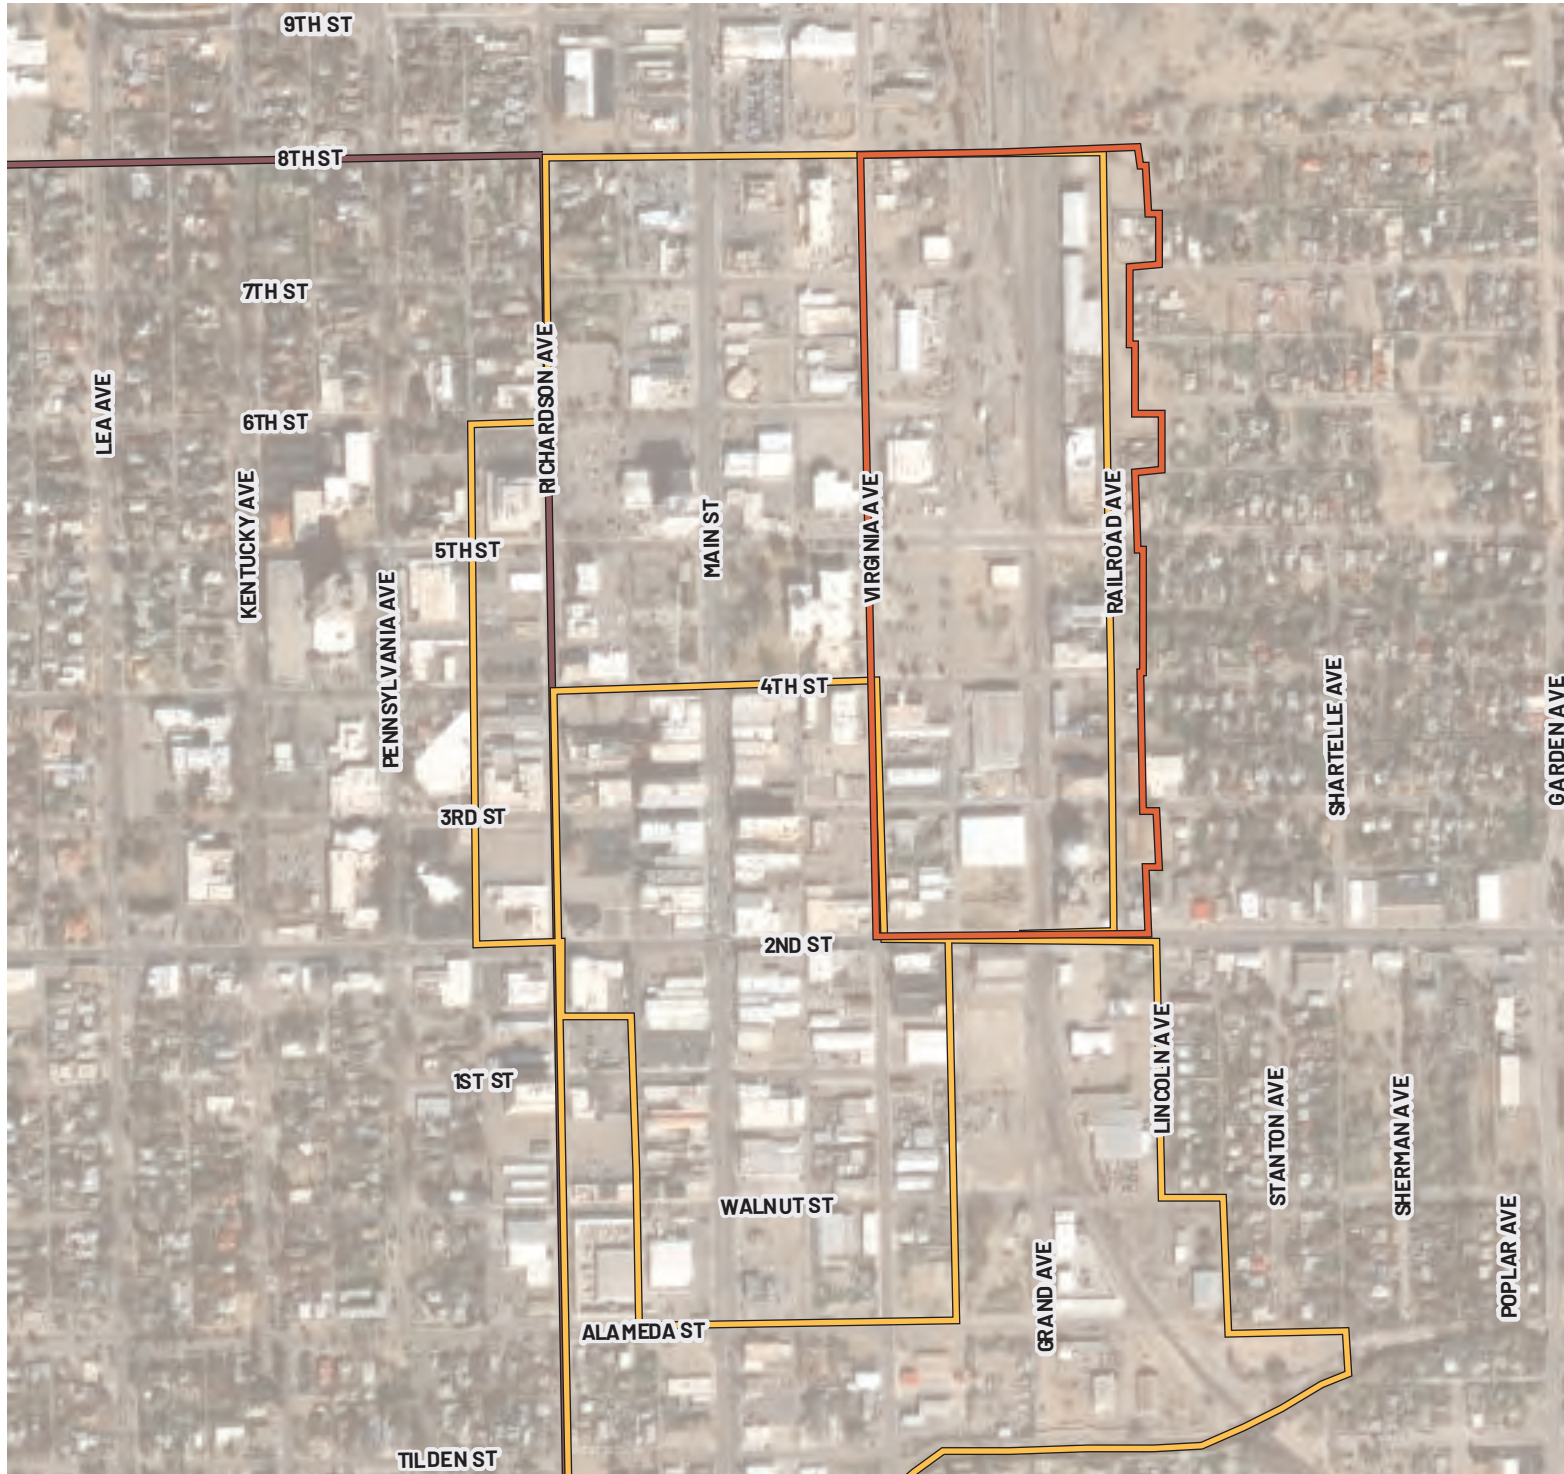

# RAILROAD - MRA AREA 1

LOCATION: Roswell  
BOUNDARY TYPE: MRA  
ACRES: 0 (approx.)

## BOUNDARY TYPE

-  Metropolitan Redevelopment Area
-  MainStreet District
-  Arts and Cultural District
-  Historic District

# ROSWELL DOWNTOWN MAINSTREET

LOCATION: Roswell  
BOUNDARY TYPE: MainStreet  
ACRES: 124 (approx.)

# ROSWELL HISTORIC DISTRICT

LOCATION: Roswell  
BOUNDARY TYPE: Historic  
ACRES: 0 (approx.)