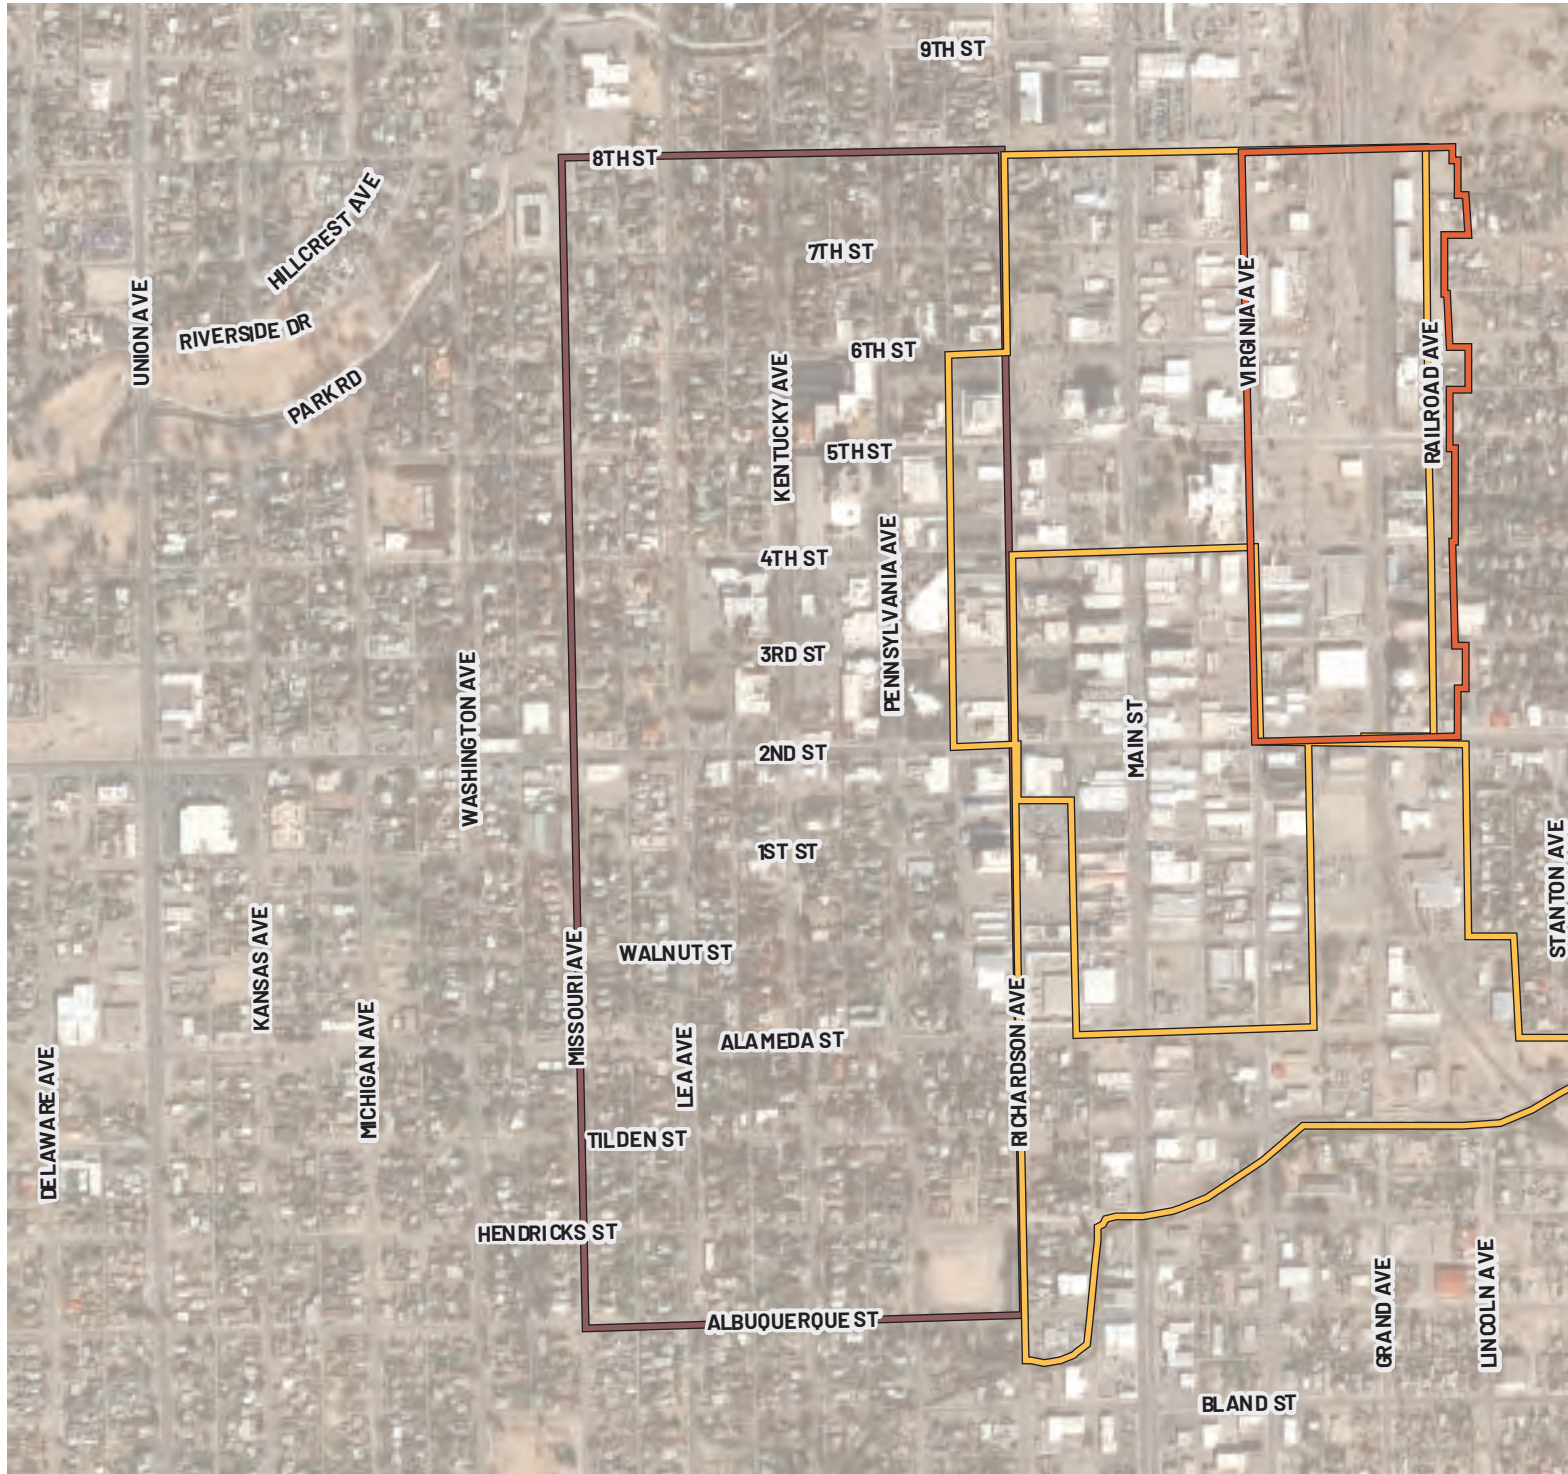

# RAILROAD - MRA AREA 1

LOCATION: Roswell  
BOUNDARY TYPE: MRA  
ACRES: 0 (approx.)

# ROSWELL DOWNTOWN MAINSTREET

LOCATION: Roswell  
BOUNDARY TYPE: MainStreet  
ACRES: 124 (approx.)

## BOUNDARY TYPE

-  Metropolitan Redevelopment Area
-  MainStreet District
-  Arts and Cultural District
-  Historic District

# ROSWELL HISTORIC DISTRICT

LOCATION: Roswell  
BOUNDARY TYPE: Historic  
ACRES: 0 (approx.)