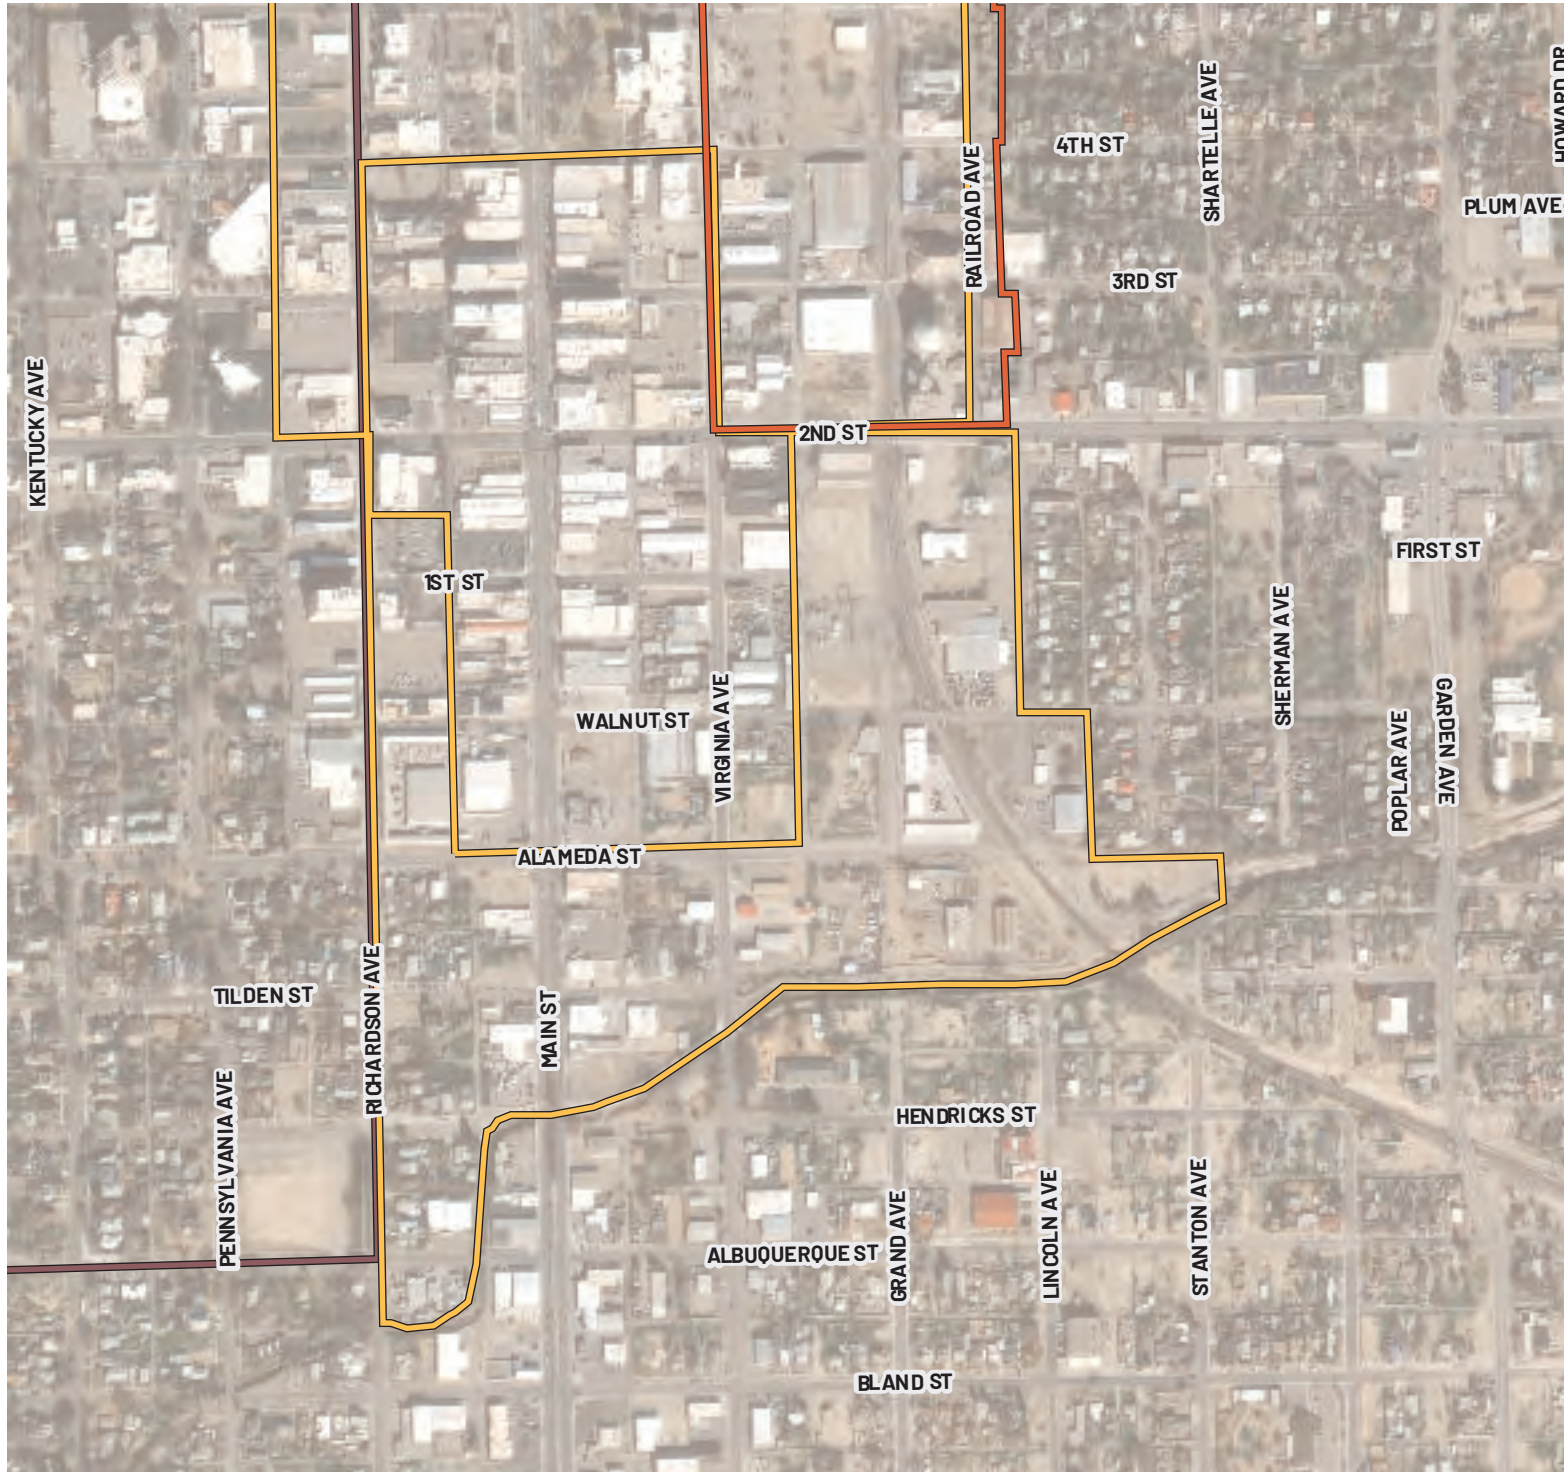

ROSWELL MRA AREA 2

LOCATION: Roswell
BOUNDARY TYPE: MainStreet
ACRES: 124 (approx.)

1. **BOUNDARY TYPE**
2. Metropolitan Redevelopment Area
   - MainStreet District
   - Arts and Cultural District
   - Historic District