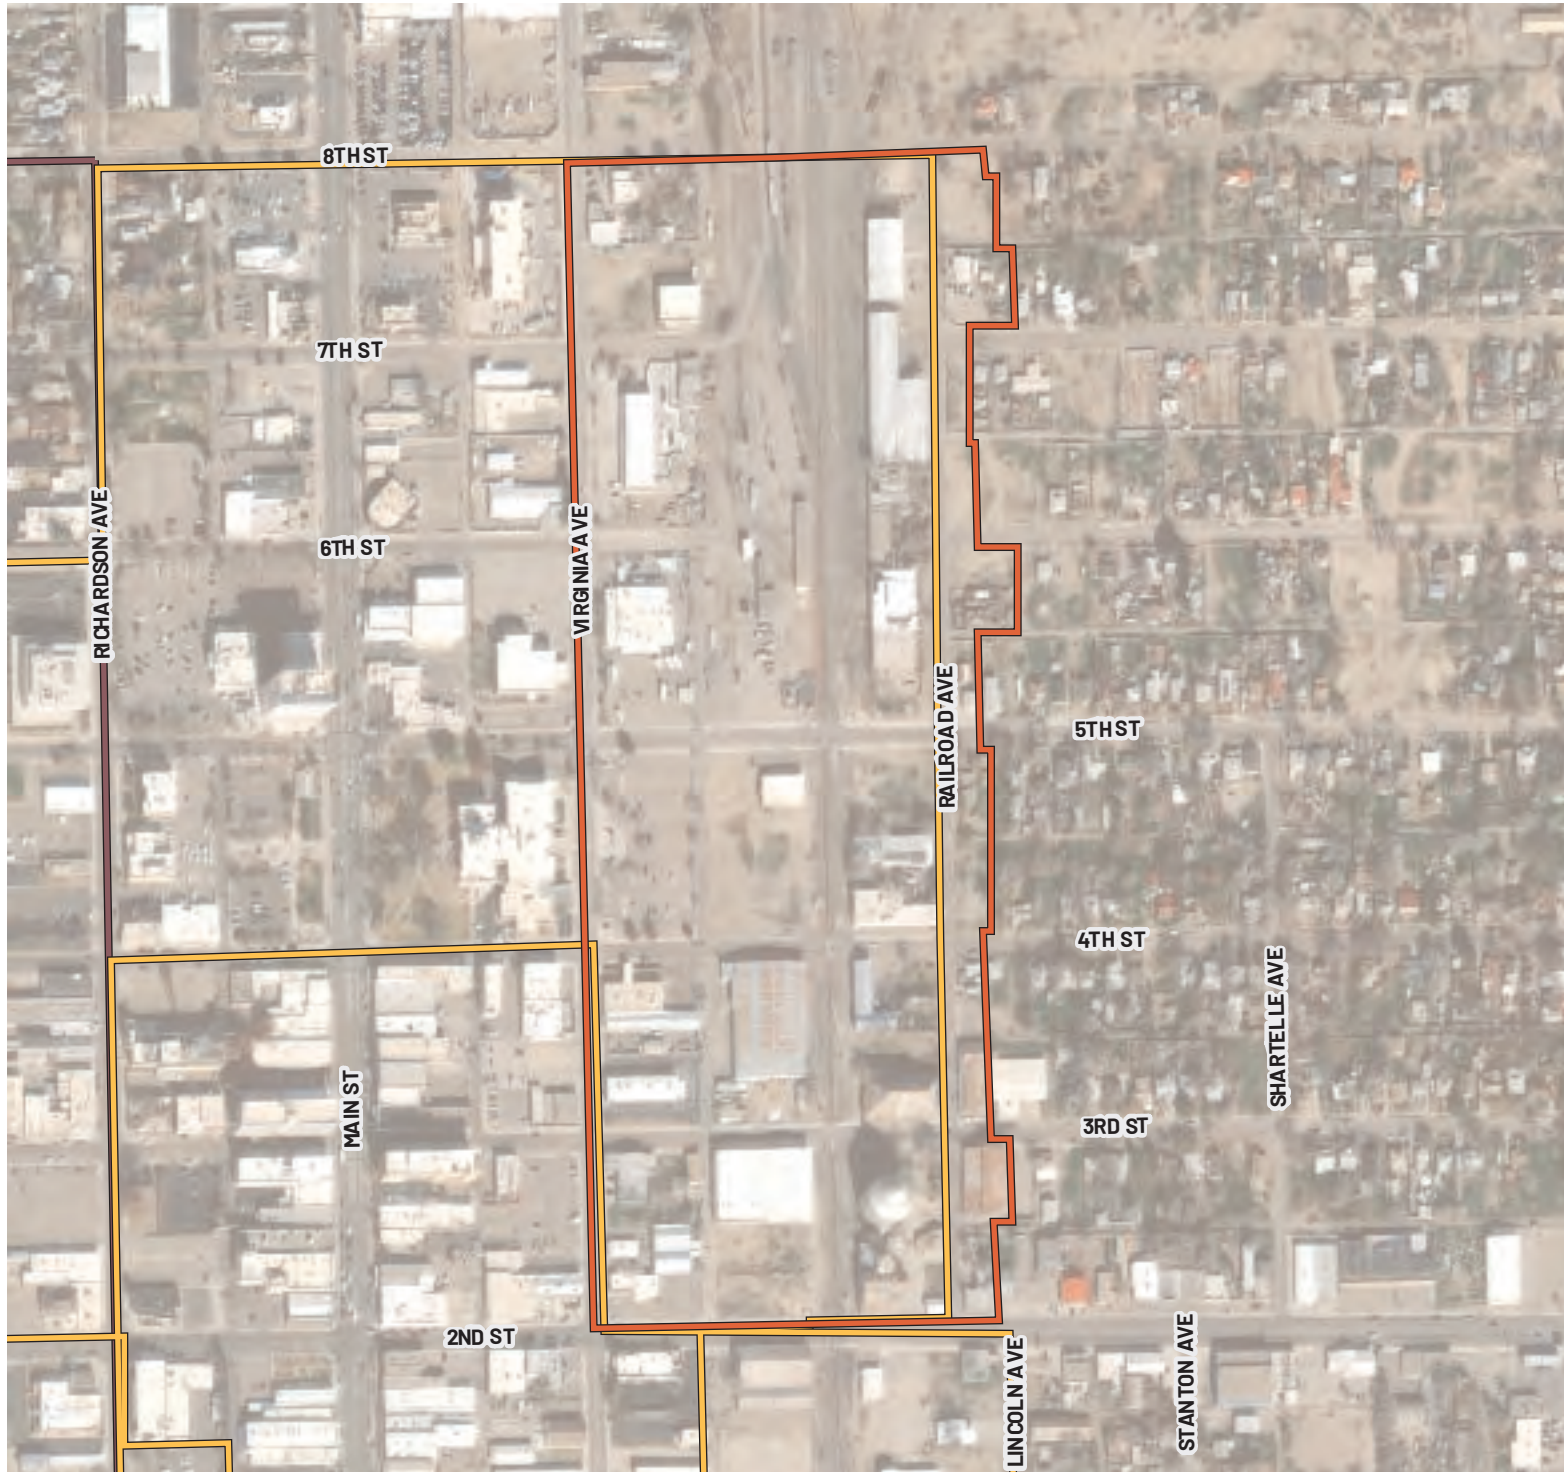

# RAILROAD - MRA AREA 1

LOCATION: Roswell  
BOUNDARY TYPE: MRA  
ACRES: 0 (approx.)

## BOUNDARY TYPE

-  Metropolitan Redevelopment Area
-  MainStreet District
-  Arts and Cultural District
-  Historic District

# ROSWELL DOWNTOWN MAINSTREET

LOCATION: Roswell  
BOUNDARY TYPE: MainStreet  
ACRES: 124 (approx.)

# ROSWELL HISTORIC DISTRICT

LOCATION: Roswell  
BOUNDARY TYPE: Historic  
ACRES: 0 (approx.)