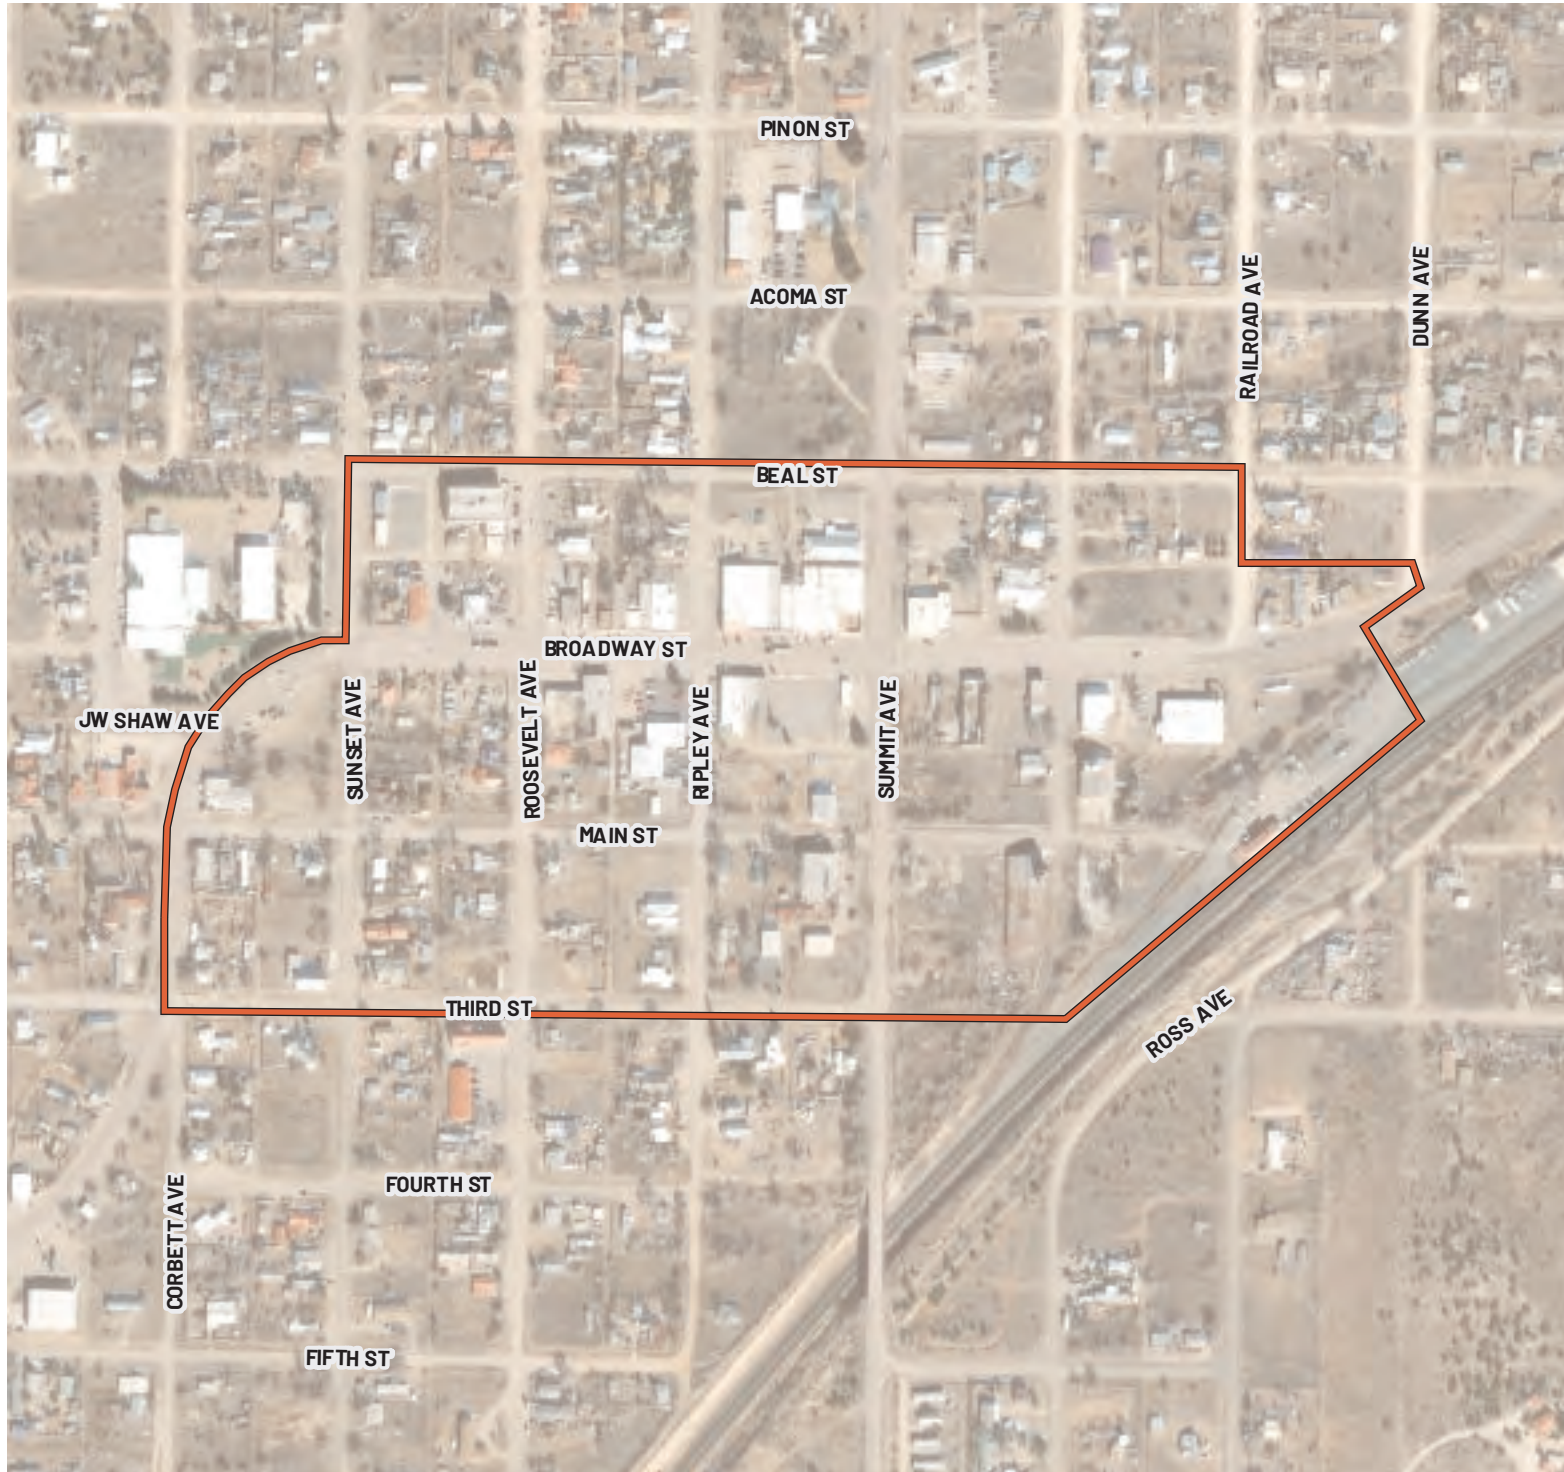

# MOUNTAINAIR MRA

LOCATION: Mountainair  
BOUNDARY TYPE: MRA  
ACRES: 62 (approx.)

## BOUNDARY TYPE

-  Metropolitan Redevelopment Area
-  MainStreet District
-  Arts and Cultural District
-  Historic District