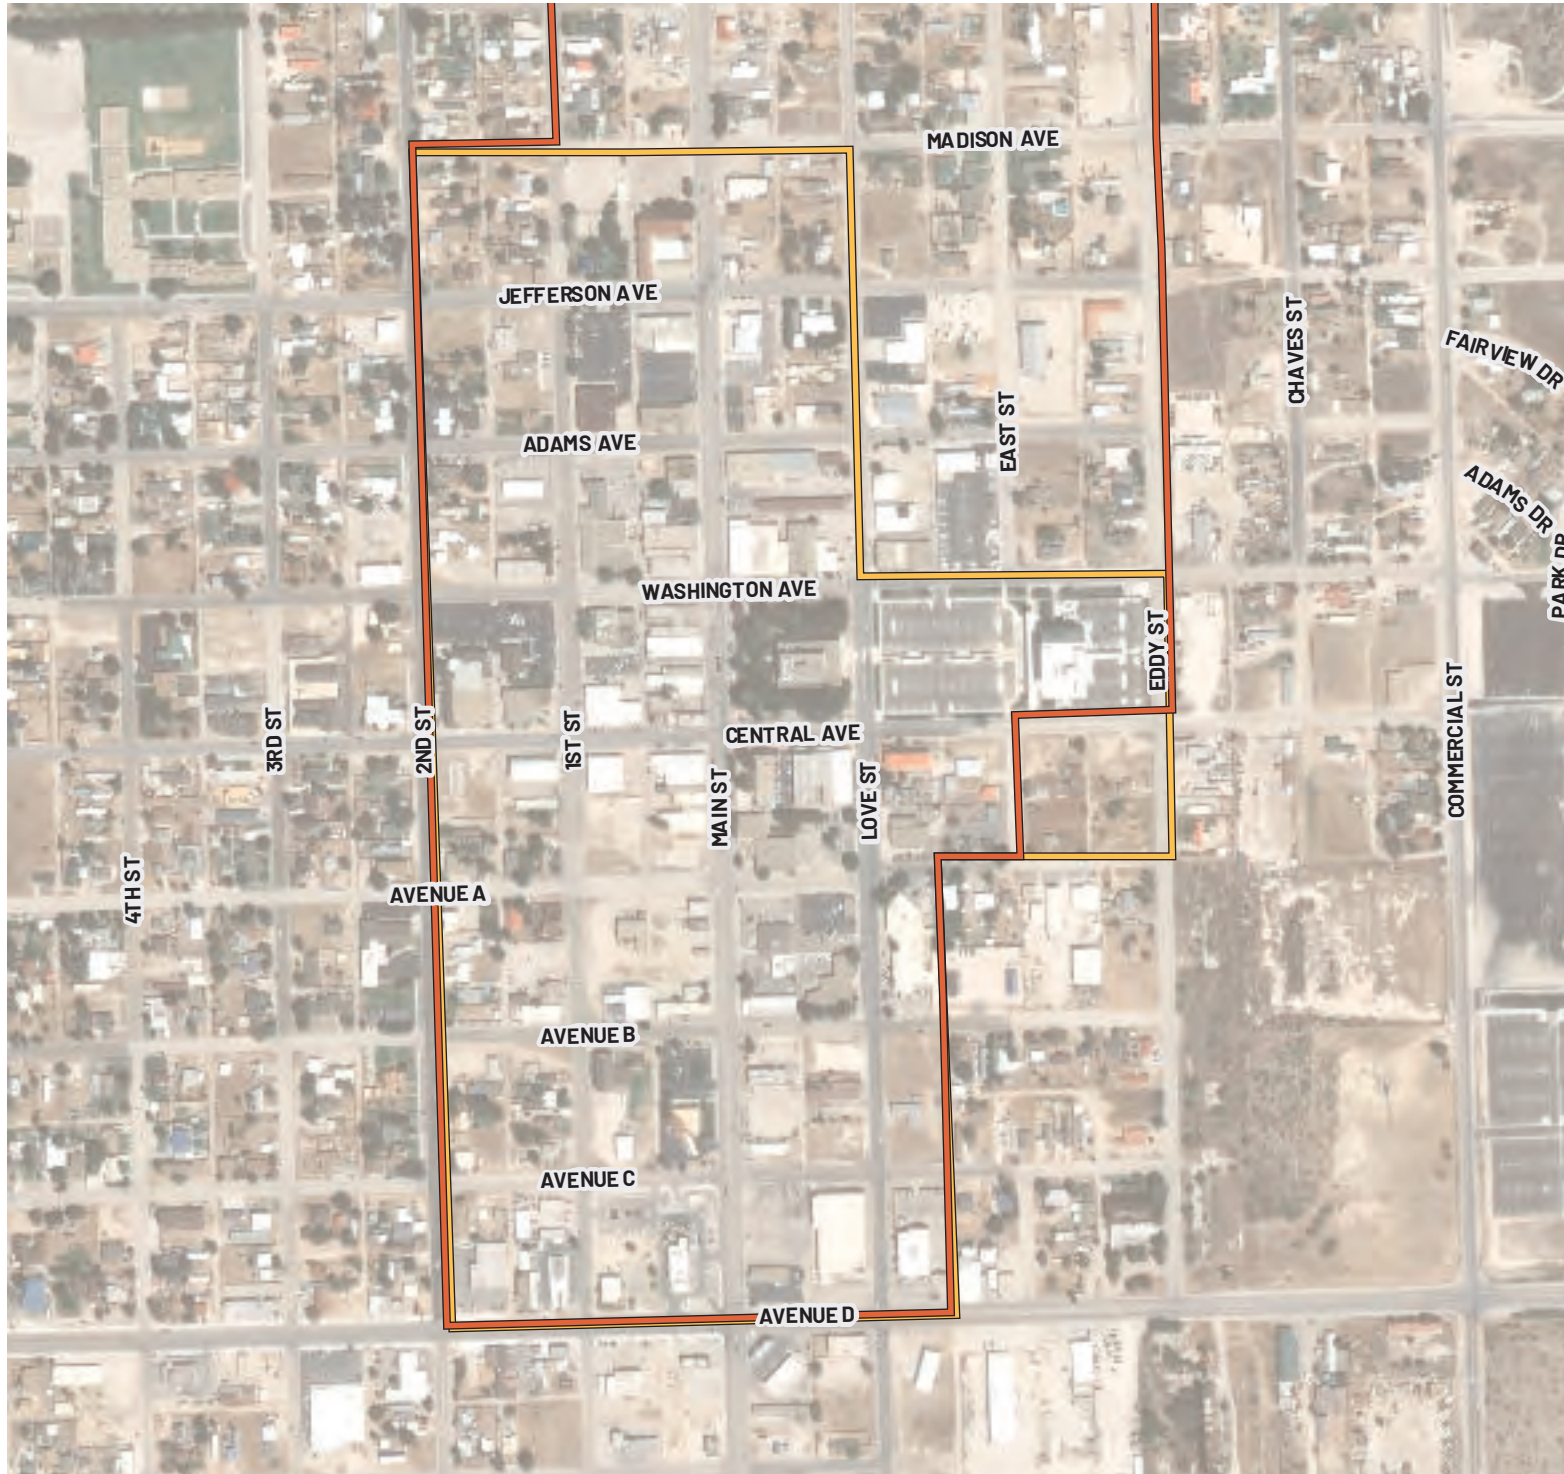

LOVINGTON MAINSTREET

LOCATION: Lovington
BOUNDARY TYPE: MainStreet
ACRES: 68 (approx.)

BOUNDARY TYPE

-  Metropolitan Redevelopment Area
-  MainStreet District
-  Arts and Cultural District
-  Historic District

LOVINGTON MRA DISTRICT

LOCATION: Lovington
 BOUNDARY TYPE: MRA
 ACRES: 208 (approx.)

BOUNDARY TYPE

-  Metropolitan Redevelopment Area
-  MainStreet District
-  Arts and Cultural District
-  Historic District