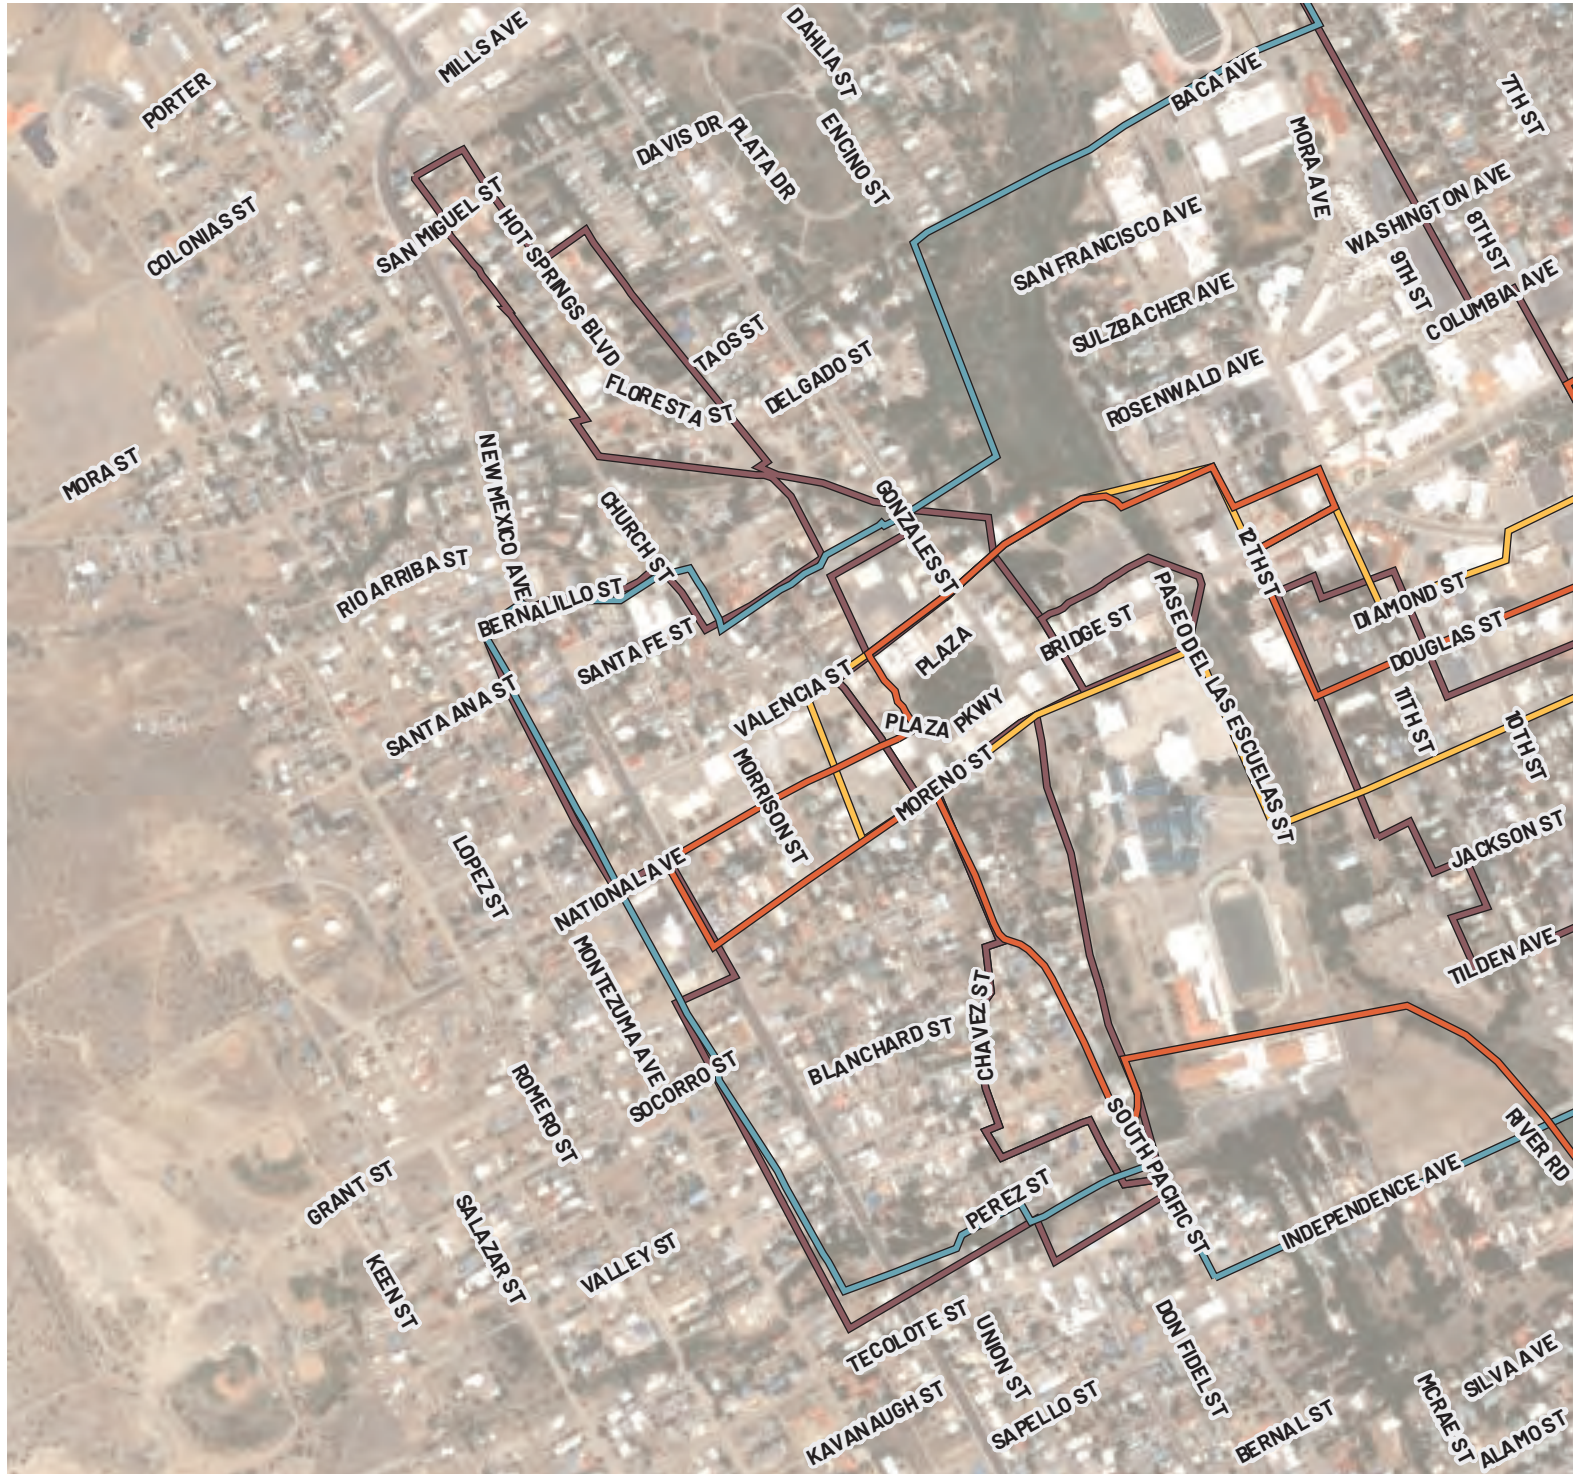

LINCOLN PARK HISTORIC DISTRICT

LOCATION: Las Vegas
BOUNDARY TYPE: Historic
ACRES: 53 (approx.)

BOUNDARY TYPE

-  Metropolitan Redevelopment Area
-  MainStreet District
-  Arts and Cultural District
-  Historic District

NORTH NEW TOWN RESIDENTIAL HISTORIC DISTRICT

LOCATION: Las Vegas
BOUNDARY TYPE: Historic
ACRES: 80 (approx.)

BOUNDARY TYPE

-  Metropolitan Redevelopment Area
-  MainStreet District
-  Arts and Cultural District
-  Historic District

OLD TOWN RESIDENTIAL HISTORIC DISTRICT

LOCATION: Las Vegas
 BOUNDARY TYPE: Historic
 ACRES: 95 (approx.)

BOUNDARY TYPE

-  Metropolitan Redevelopment Area
-  Main Street District
-  Arts and Cultural District
-  Historic District

RAILROAD AVENUE HISTORIC DISTRICT

LOCATION: Las Vegas
BOUNDARY TYPE: Historic
ACRES: 18 (approx.)

BOUNDARY TYPE

-  Metropolitan Redevelopment Area
-  MainStreet District
-  Arts and Cultural District
-  Historic District