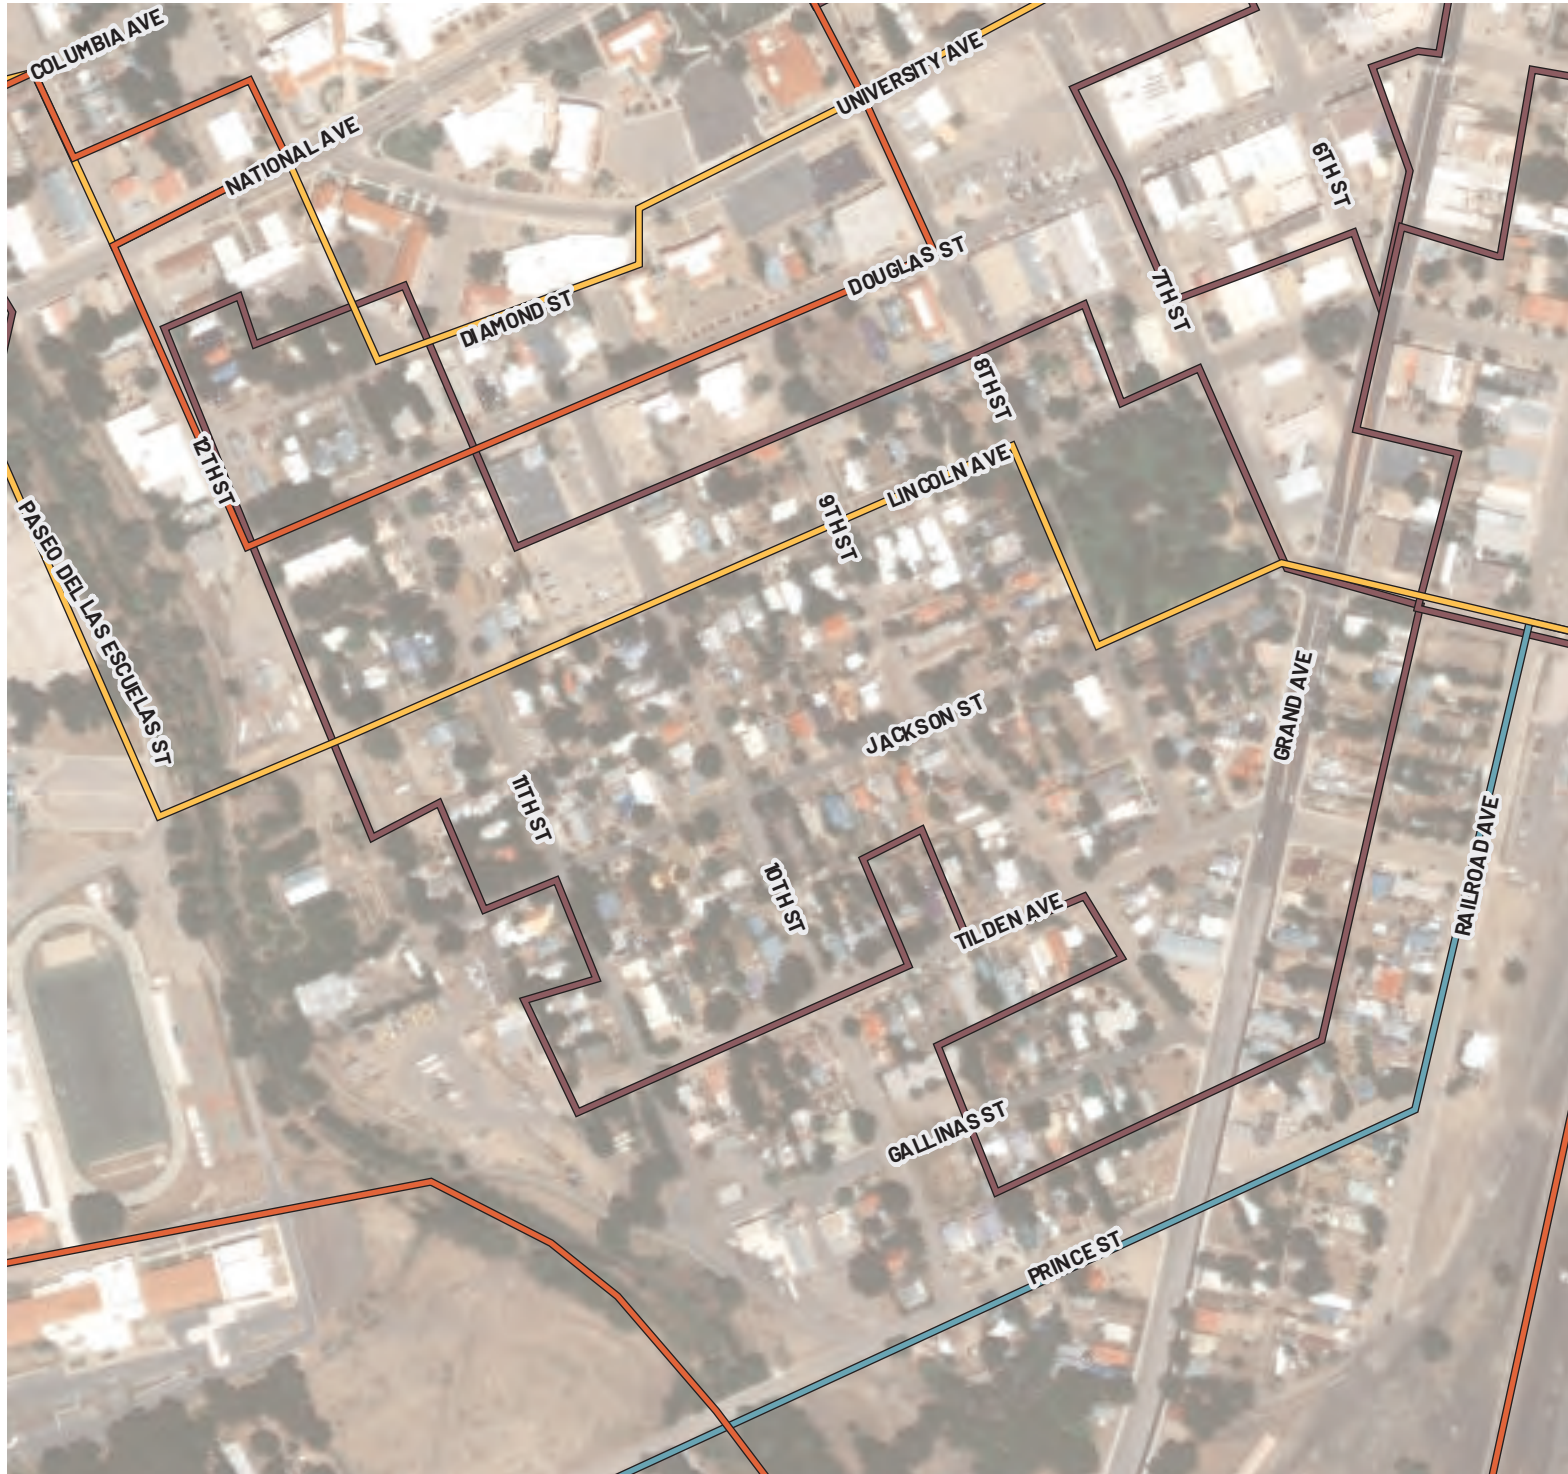

LIBRARY PARK HISTORIC DISTRICT

LOCATION: Las Vegas
BOUNDARY TYPE: Historic
ACRES: 12 (approx.)

BOUNDARY TYPE

-  Metropolitan Redevelopment Area
-  MainStreet District
-  Arts and Cultural District
-  Historic District

LINCOLN PARK HISTORIC DISTRICT

LOCATION: Las Vegas
BOUNDARY TYPE: Historic
ACRES: 53 (approx.)

BOUNDARY TYPE

-  Metropolitan Redevelopment Area
-  MainStreet District
-  Arts and Cultural District
-  Historic District

NORTH NEW TOWN RESIDENTIAL HISTORIC DISTRICT

LOCATION: Las Vegas
BOUNDARY TYPE: Historic
ACRES: 80 (approx.)

BOUNDARY TYPE

-  Metropolitan Redevelopment Area
-  MainStreet District
-  Arts and Cultural District
-  Historic District

OLD TOWN RESIDENTIAL HISTORIC DISTRICT

LOCATION: Las Vegas
 BOUNDARY TYPE: Historic
 ACRES: 95 (approx.)

BOUNDARY TYPE

-  Metropolitan Redevelopment Area
-  Main Street District
-  Arts and Cultural District
-  Historic District