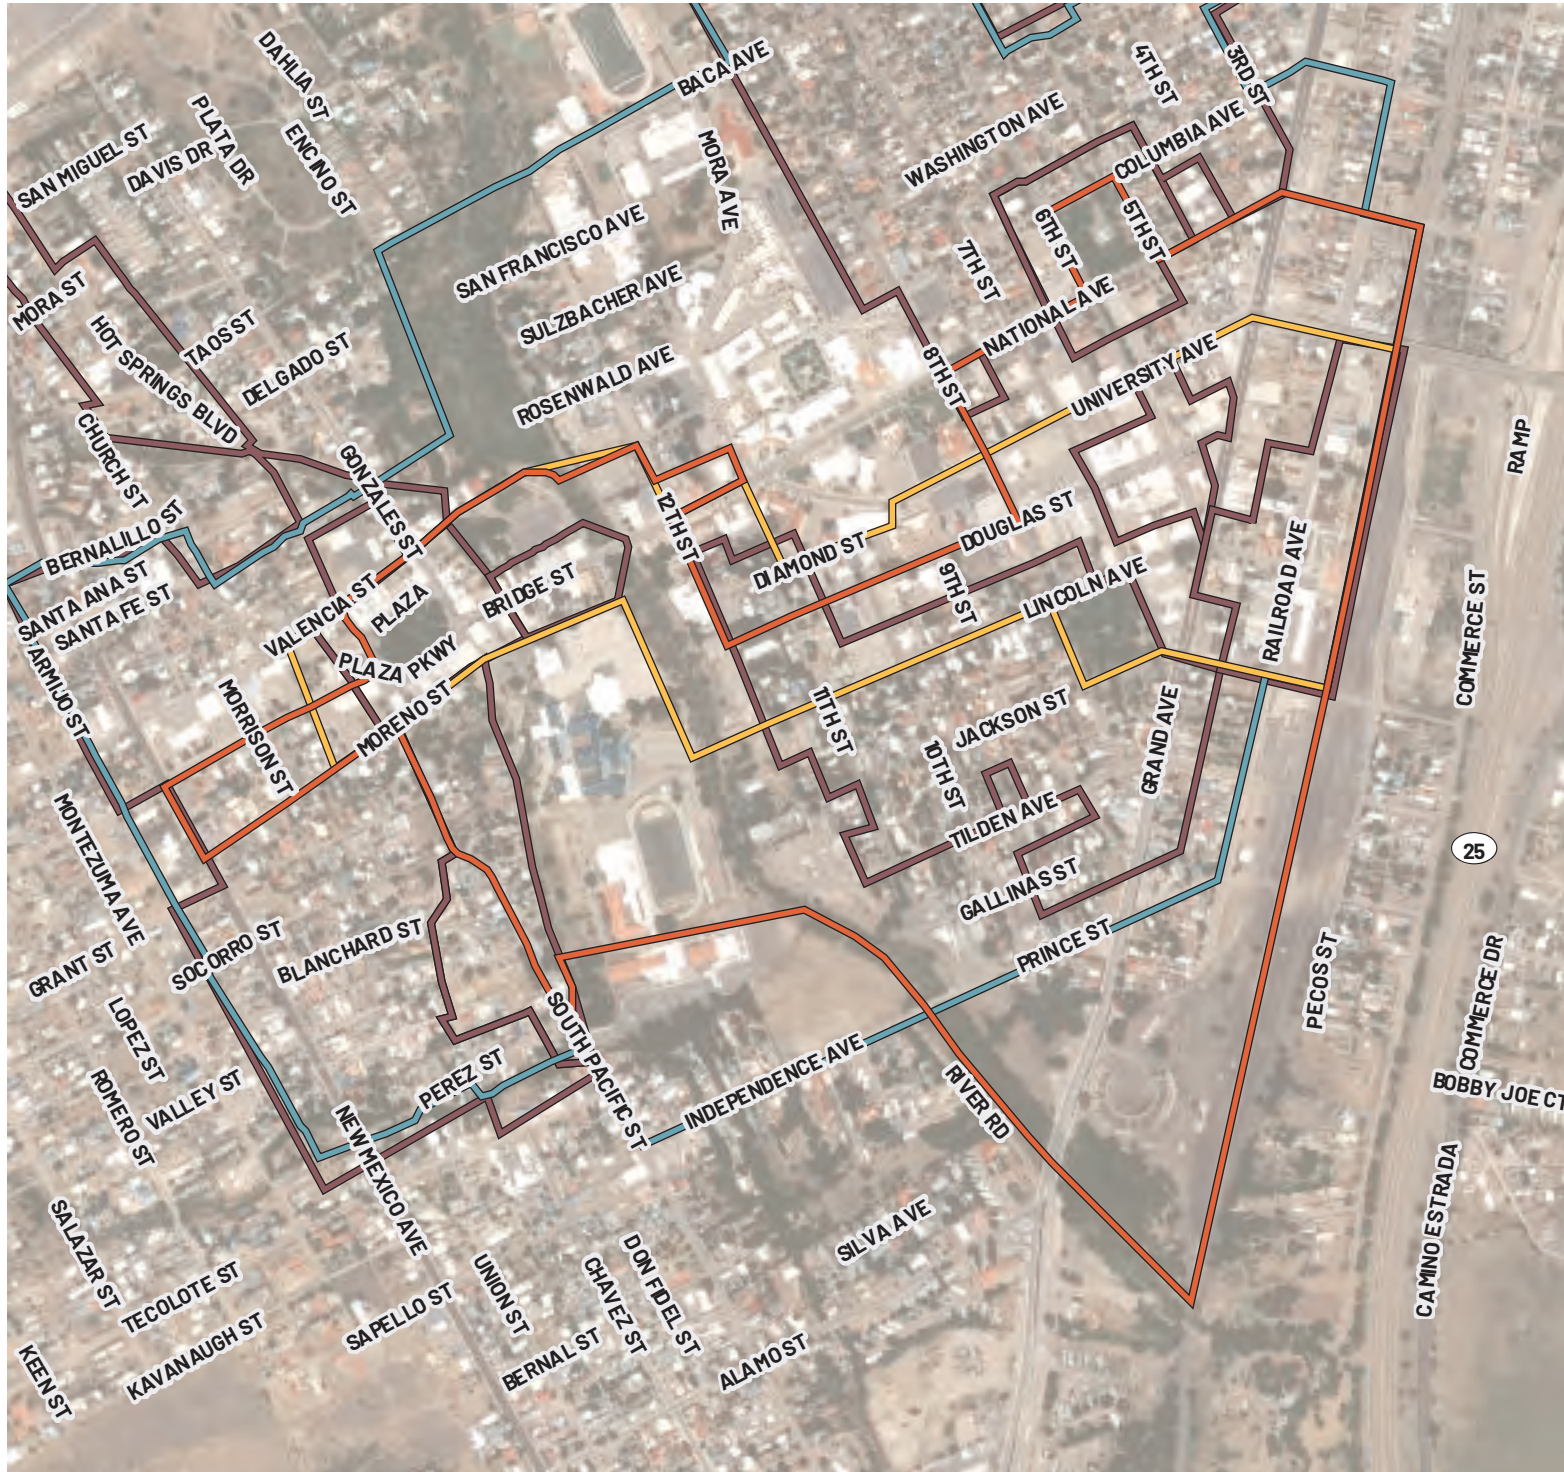

DOUGLAS-6TH STREET COMMERCIAL HISTORIC DISTRICT

LOCATION: Las Vegas
BOUNDARY TYPE: Historic
ACRES: 7 (approx.)

BOUNDARY TYPE

-  Metropolitan Redevelopment Area
-  MainStreet District
-  Arts and Cultural District
-  Historic District

LAS VEGAS MAINSTREET

LOCATION: Las Vegas
 BOUNDARY TYPE: MainStreet
 ACRES: 109 (approx.)

BOUNDARY TYPE

-  Metropolitan Redevelopment Area
-  MainStreet District
-  Arts and Cultural District
-  Historic District

LAS VEGAS MRA

LOCATION: Las Vegas
 BOUNDARY TYPE: MRA
 ACRES: 278 (approx.)

- BOUNDARY TYPE**
-  Metropolitan Redevelopment Area
 -  MainStreet District
 -  Arts and Cultural District
 -  Historic District

OLD TOWN RESIDENTIAL HISTORIC DISTRICT

LOCATION: Las Vegas
 BOUNDARY TYPE: Historic
 ACRES: 95 (approx.)

BOUNDARY TYPE

-  Metropolitan Redevelopment Area
-  Main Street District
-  Arts and Cultural District
-  Historic District