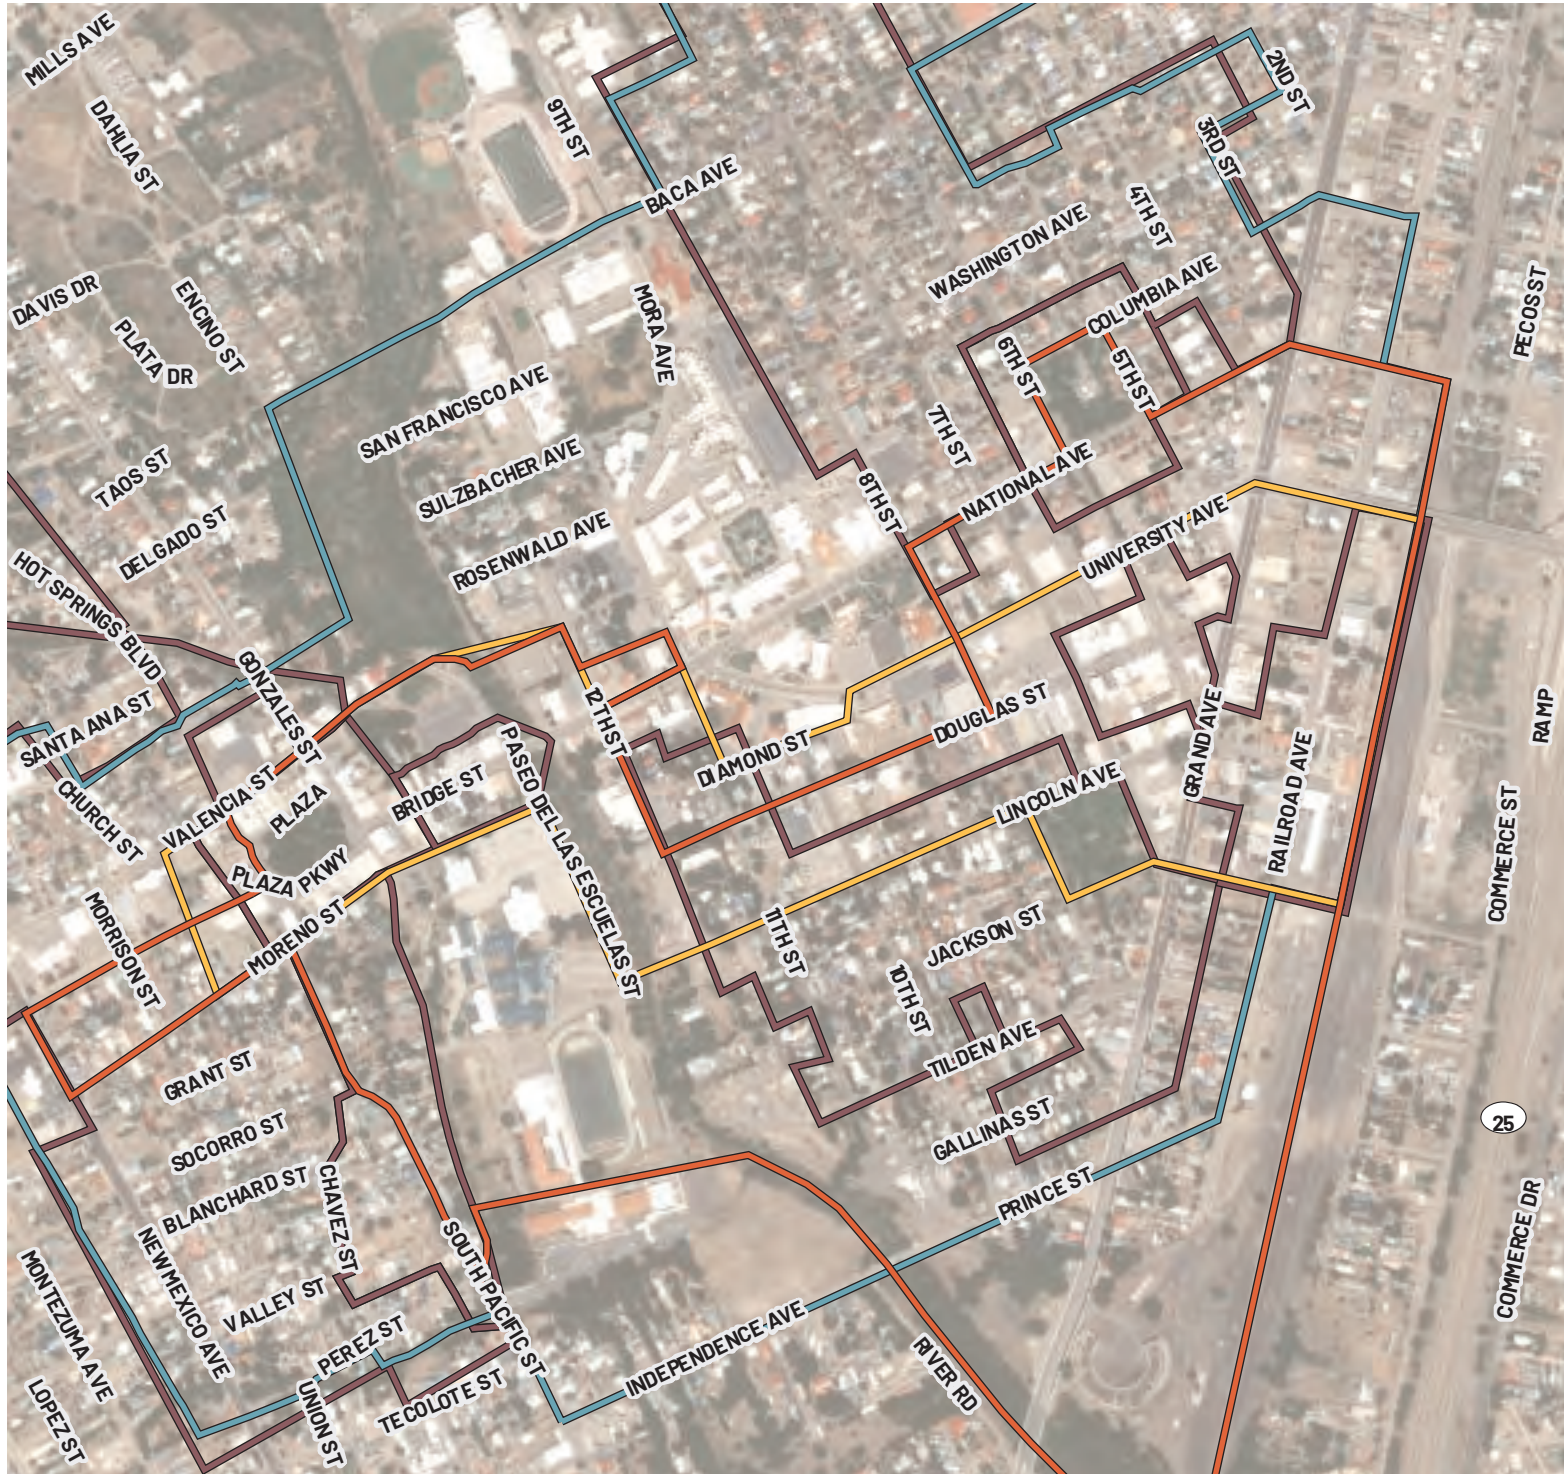

DOUGLAS-6TH STREET COMMERCIAL HISTORIC DISTRICT

LOCATION: Las Vegas
BOUNDARY TYPE: Historic
ACRES: 7 (approx.)

BOUNDARY TYPE

-  Metropolitan Redevelopment Area
-  MainStreet District
-  Arts and Cultural District
-  Historic District

LAS VEGAS MAINSTREET

LOCATION: Las Vegas
 BOUNDARY TYPE: MainStreet
 ACRES: 109 (approx.)

BOUNDARY TYPE

-  Metropolitan Redevelopment Area
-  MainStreet District
-  Arts and Cultural District
-  Historic District

LINCOLN PARK HISTORIC DISTRICT

LOCATION: Las Vegas
BOUNDARY TYPE: Historic
ACRES: 53 (approx.)

BOUNDARY TYPE

-  Metropolitan Redevelopment Area
-  MainStreet District
-  Arts and Cultural District
-  Historic District

OLD TOWN RESIDENTIAL HISTORIC DISTRICT

LOCATION: Las Vegas
 BOUNDARY TYPE: Historic
 ACRES: 95 (approx.)

BOUNDARY TYPE

-  Metropolitan Redevelopment Area
-  Main Street District
-  Arts and Cultural District
-  Historic District