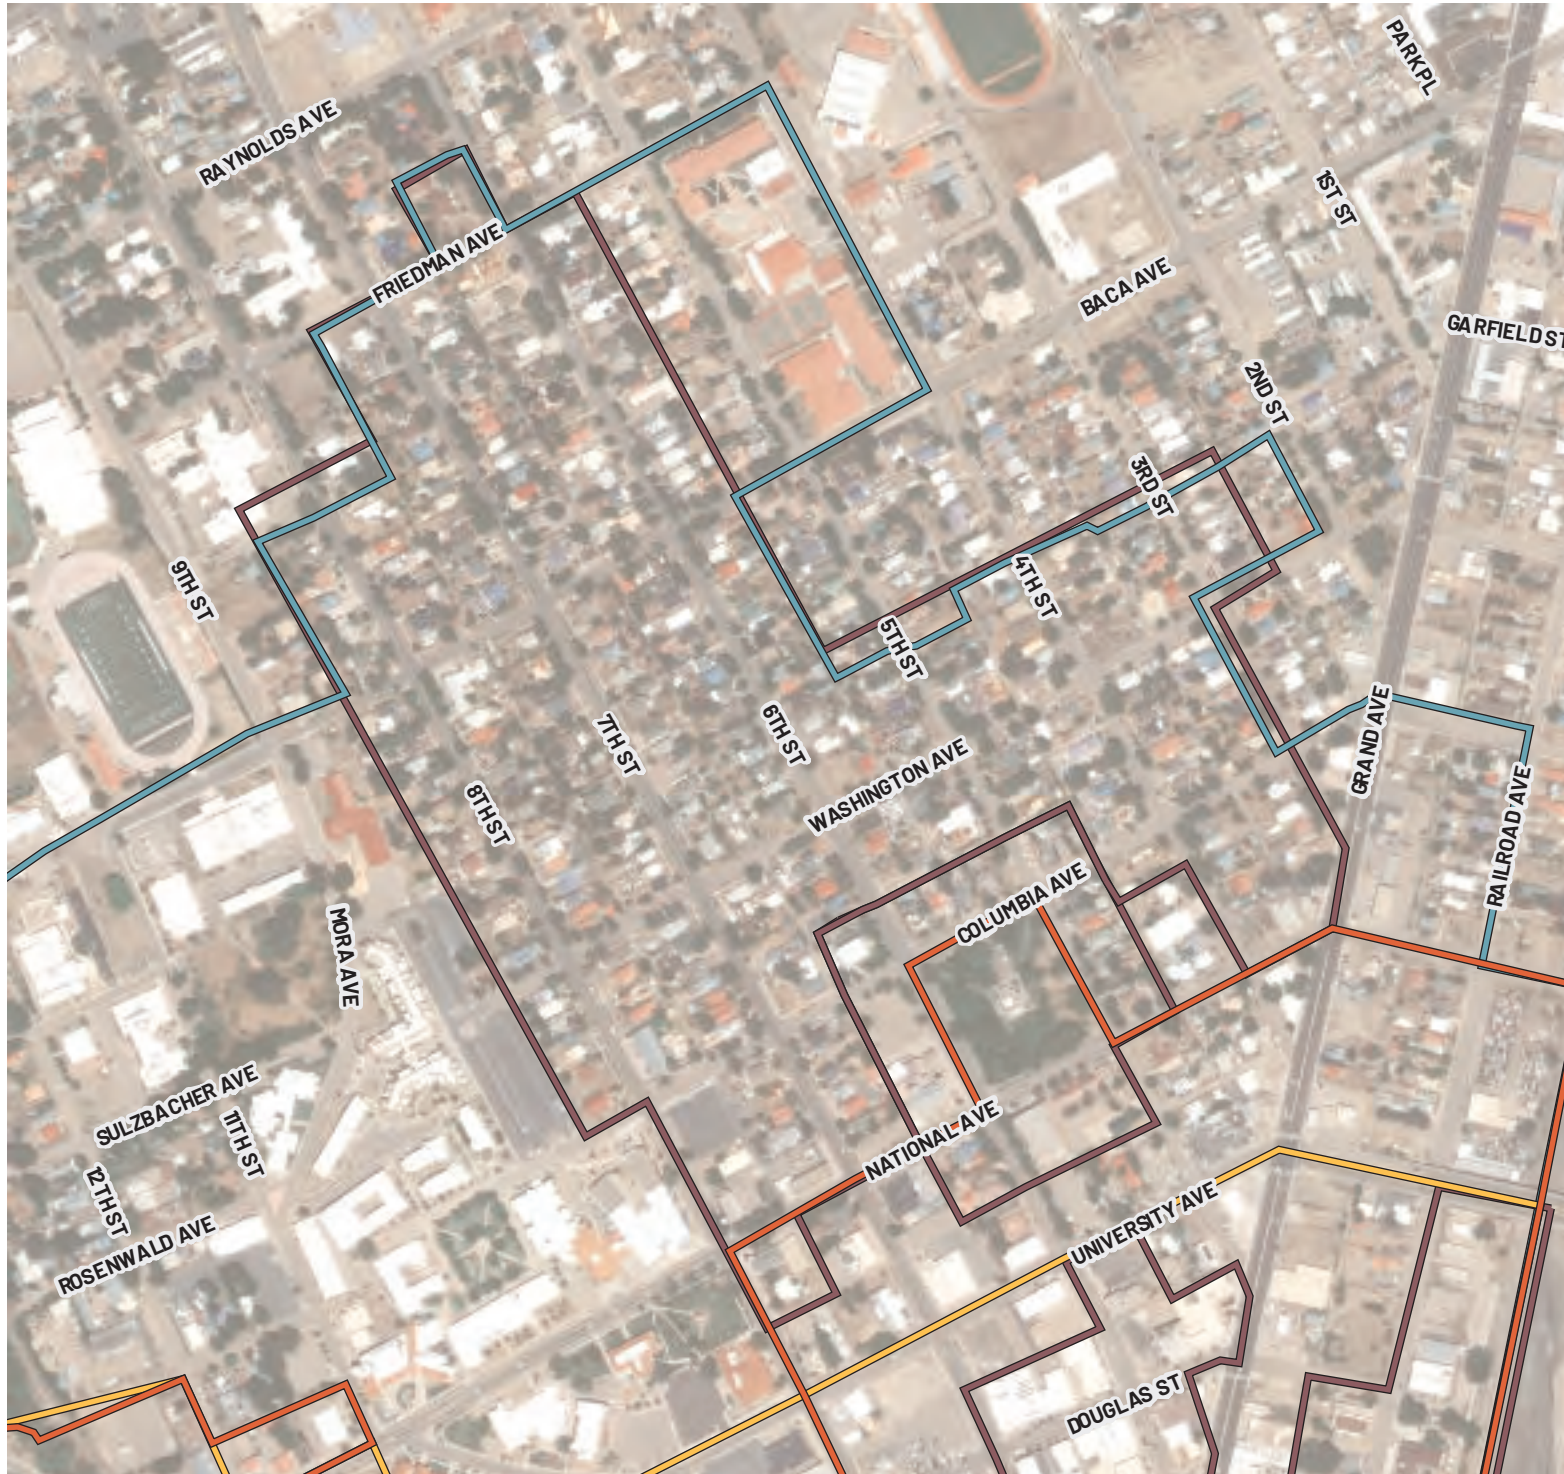

LINCOLN PARK HISTORIC DISTRICT

LOCATION: Las Vegas
BOUNDARY TYPE: Historic
ACRES: 53 (approx.)

BOUNDARY TYPE

-  Metropolitan Redevelopment Area
-  MainStreet District
-  Arts and Cultural District
-  Historic District

NORTH NEW TOWN RESIDENTIAL HISTORIC DISTRICT

LOCATION: Las Vegas
BOUNDARY TYPE: Historic
ACRES: 80 (approx.)

BOUNDARY TYPE

-  Metropolitan Redevelopment Area
-  MainStreet District
-  Arts and Cultural District
-  Historic District

OLD TOWN RESIDENTIAL HISTORIC DISTRICT

LOCATION: Las Vegas
 BOUNDARY TYPE: Historic
 ACRES: 95 (approx.)

BOUNDARY TYPE

-  Metropolitan Redevelopment Area
-  Main Street District
-  Arts and Cultural District
-  Historic District

RAILROAD AVENUE HISTORIC DISTRICT

LOCATION: Las Vegas
BOUNDARY TYPE: Historic
ACRES: 18 (approx.)

BOUNDARY TYPE

-  Metropolitan Redevelopment Area
-  MainStreet District
-  Arts and Cultural District
-  Historic District