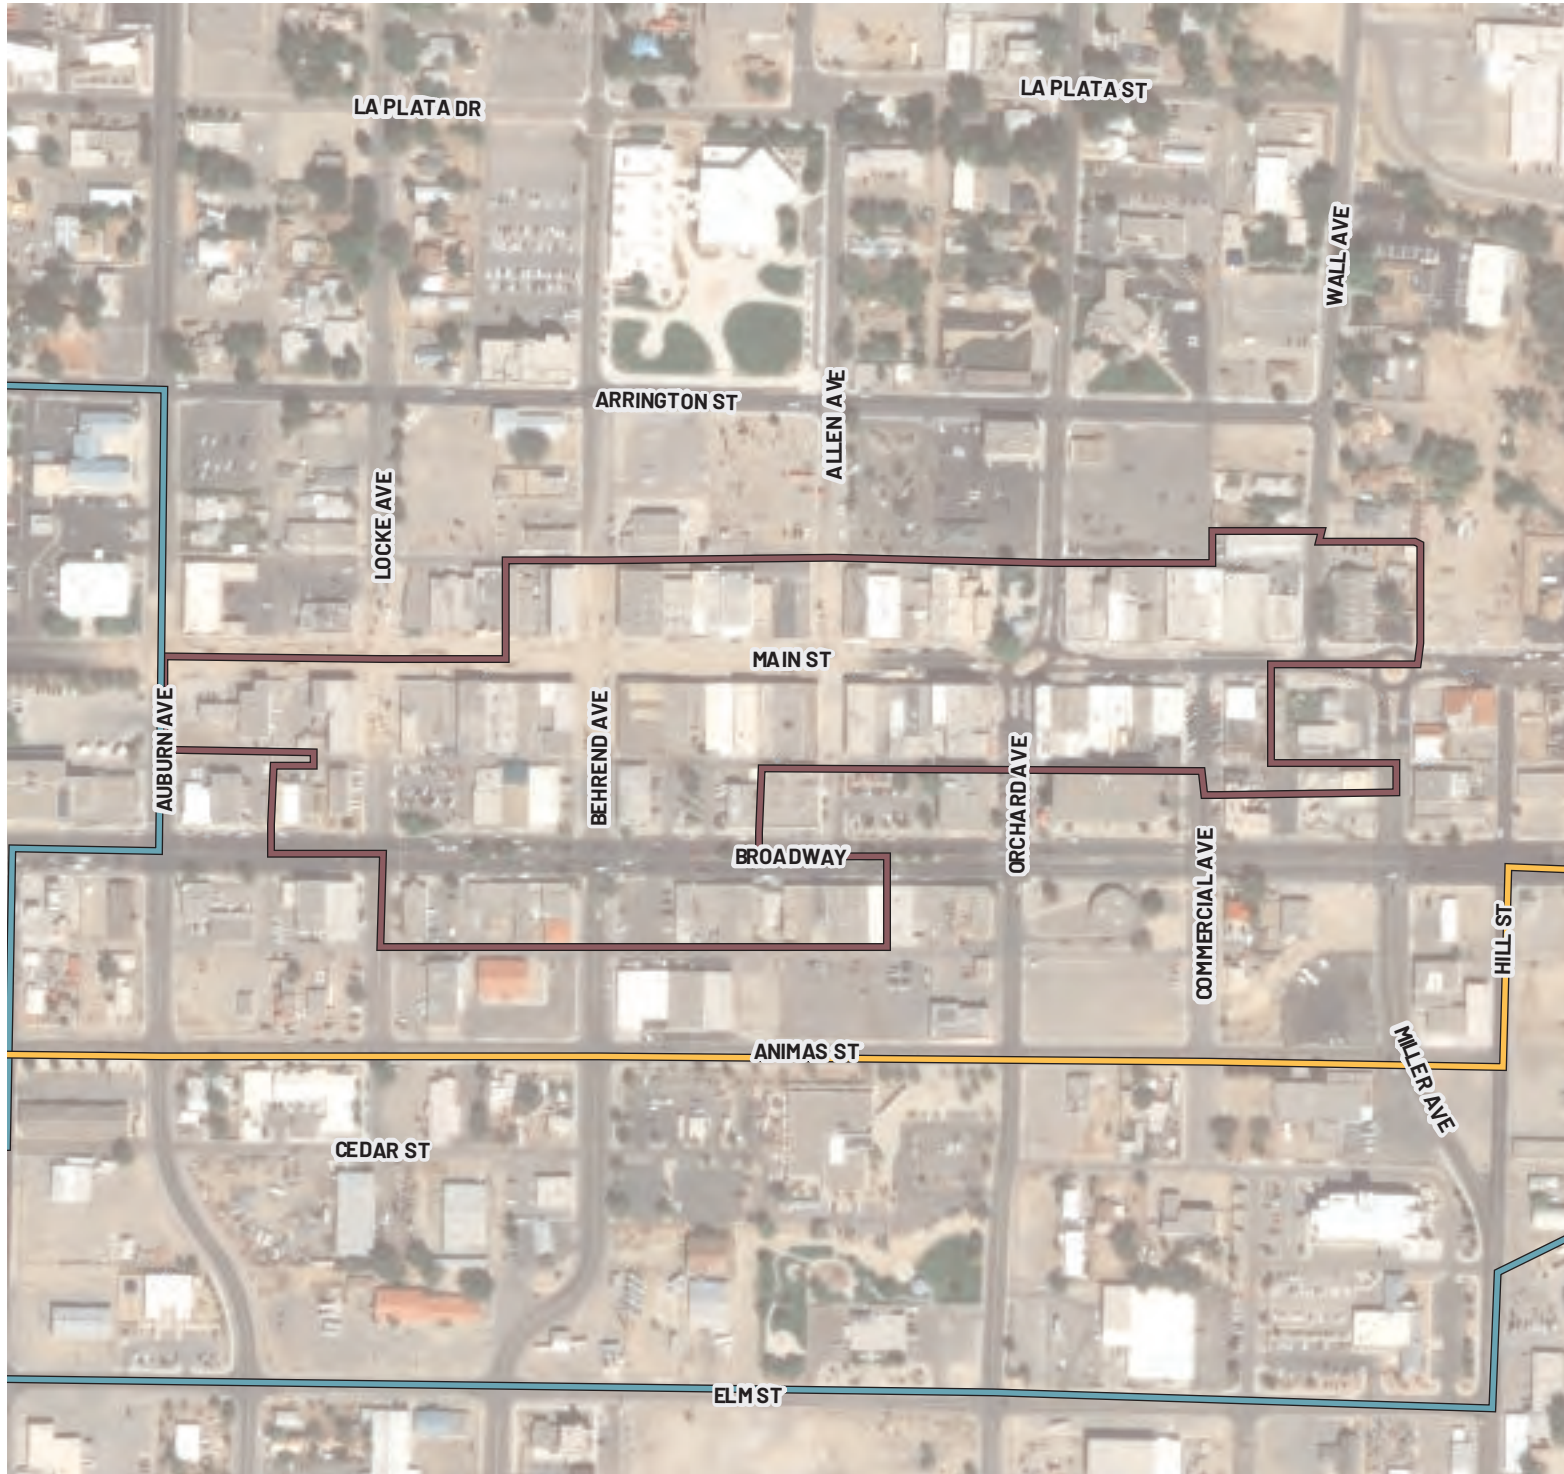

FARMINGTON ARTS AND CULTURAL DISTRICT

LOCATION: Farmington
 BOUNDARY TYPE: ACD
 ACRES: 223(approx.)

- BOUNDARY TYPE**
-  Metropolitan Redevelopment Area
 -  Main Street District
 -  Arts and Cultural District
 -  Historic District

FARMINGTON DOWNTOWN HISTORIC DISTRICT

LOCATION: Farmington
BOUNDARY TYPE: Historic
ACRES: 21(approx.)

BOUNDARY TYPE

-  Metropolitan Redevelopment Area
-  Main Street District
-  Arts and Cultural District
-  Historic District

FARMINGTON MAINSTREET

LOCATION: Farmington
 BOUNDARY TYPE: MainStreet
 ACRES: 318 (approx.)

- BOUNDARY TYPE**
-  Metropolitan Redevelopment Area
 -  MainStreet District
 -  Arts and Cultural District
 -  Historic District

FARMINGTON MRA

LOCATION: Farmington
 BOUNDARY TYPE: MRA
 ACRES: 616 (approx.)

- BOUNDARY TYPE**
-  Metropolitan Redevelopment Area
 -  Main Street District
 -  Arts and Cultural District
 -  Historic District