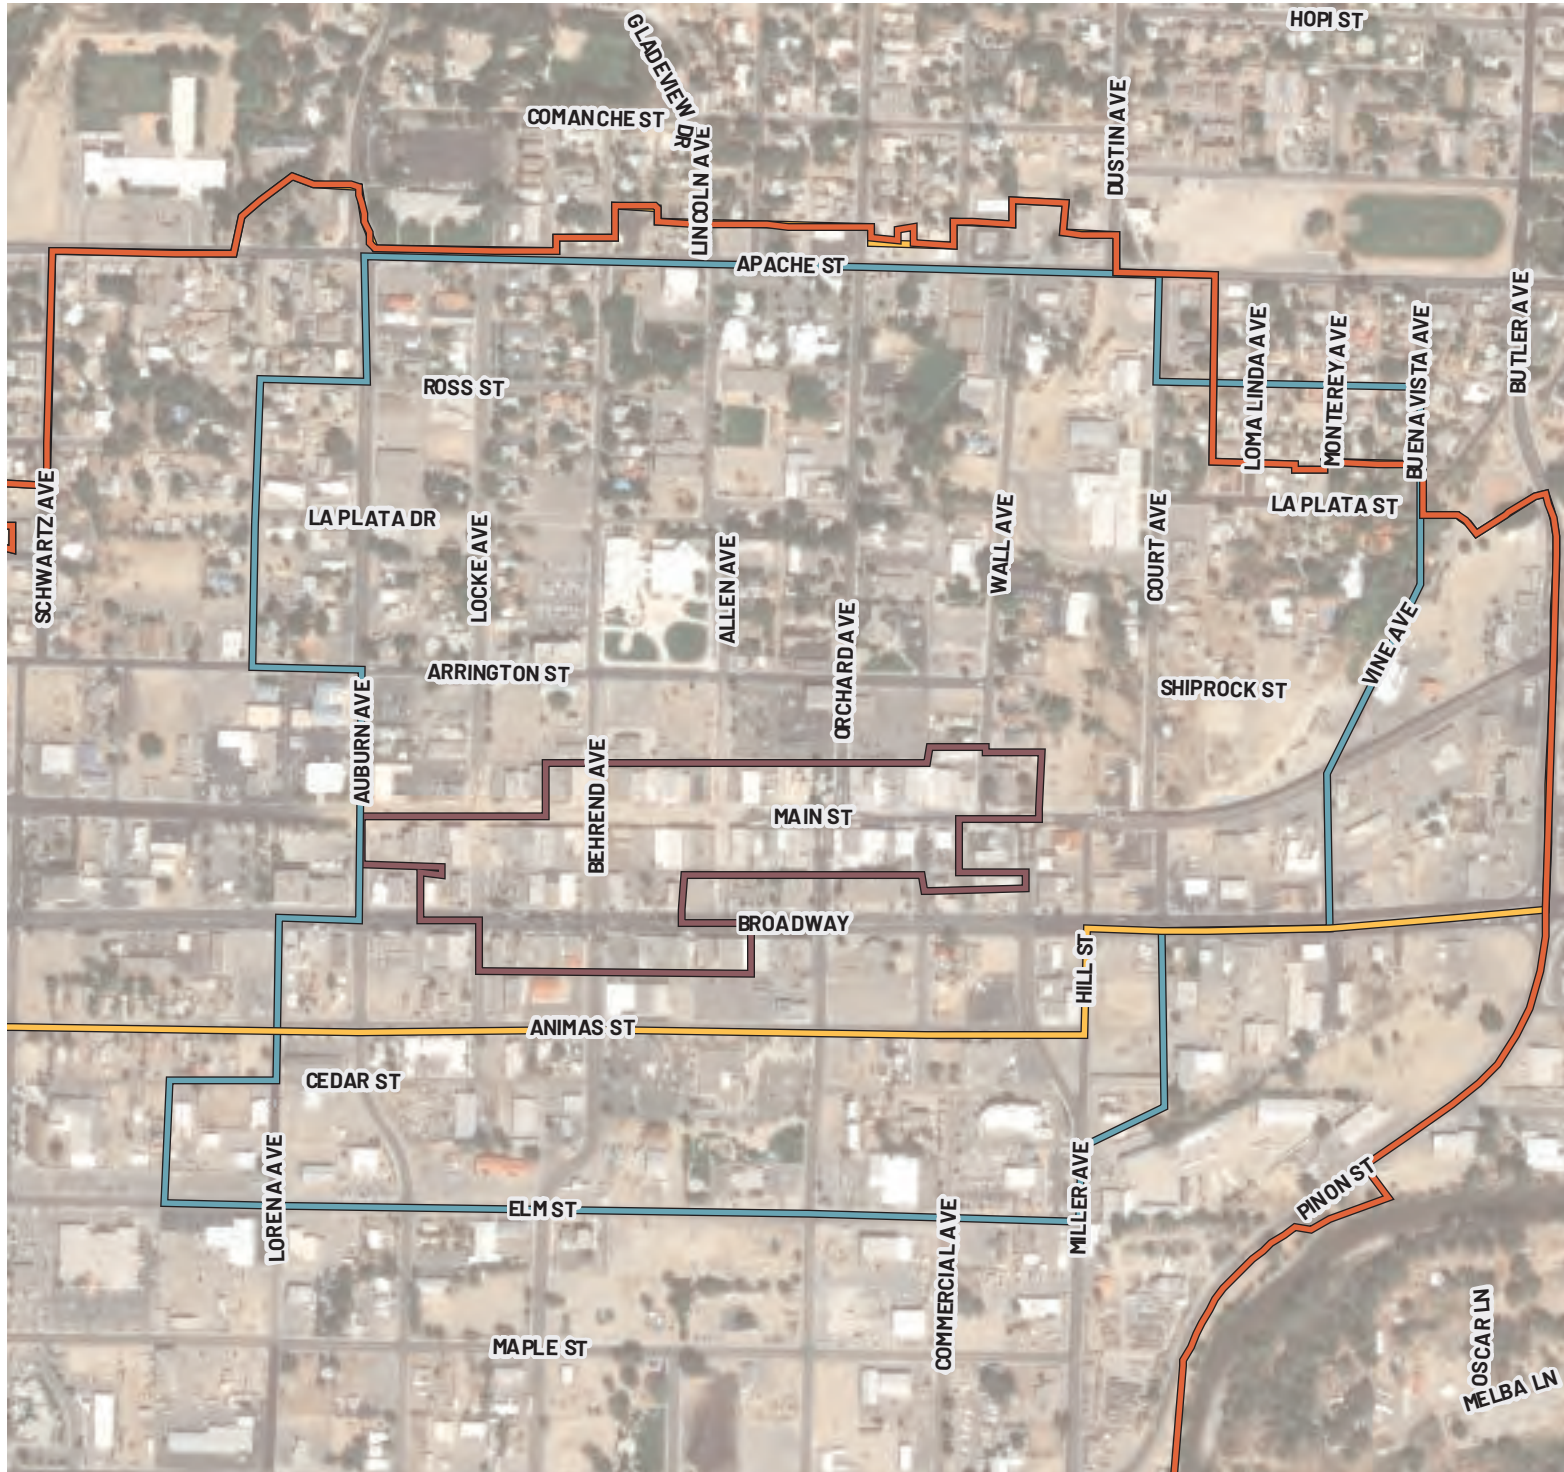

FARMINGTON ARTS AND CULTURAL DISTRICT

LOCATION: Farmington
 BOUNDARY TYPE: ACD
 ACRES: 223(approx.)

- BOUNDARY TYPE**
-  Metropolitan Redevelopment Area
 -  Main Street District
 -  Arts and Cultural District
 -  Historic District

FARMINGTON DOWNTOWN HISTORIC DISTRICT

LOCATION: Farmington
BOUNDARY TYPE: Historic
ACRES: 21(approx.)

BOUNDARY TYPE

-  Metropolitan Redevelopment Area
-  Main Street District
-  Arts and Cultural District
-  Historic District

FARMINGTON MAINSTREET

LOCATION: Farmington
 BOUNDARY TYPE: MainStreet
 ACRES: 318 (approx.)

- BOUNDARY TYPE**
-  Metropolitan Redevelopment Area
 -  MainStreet District
 -  Arts and Cultural District
 -  Historic District

FARMINGTON MRA

LOCATION: Farmington
 BOUNDARY TYPE: MRA
 ACRES: 616 (approx.)

- BOUNDARY TYPE**
-  Metropolitan Redevelopment Area
 -  Main Street District
 -  Arts and Cultural District
 -  Historic District