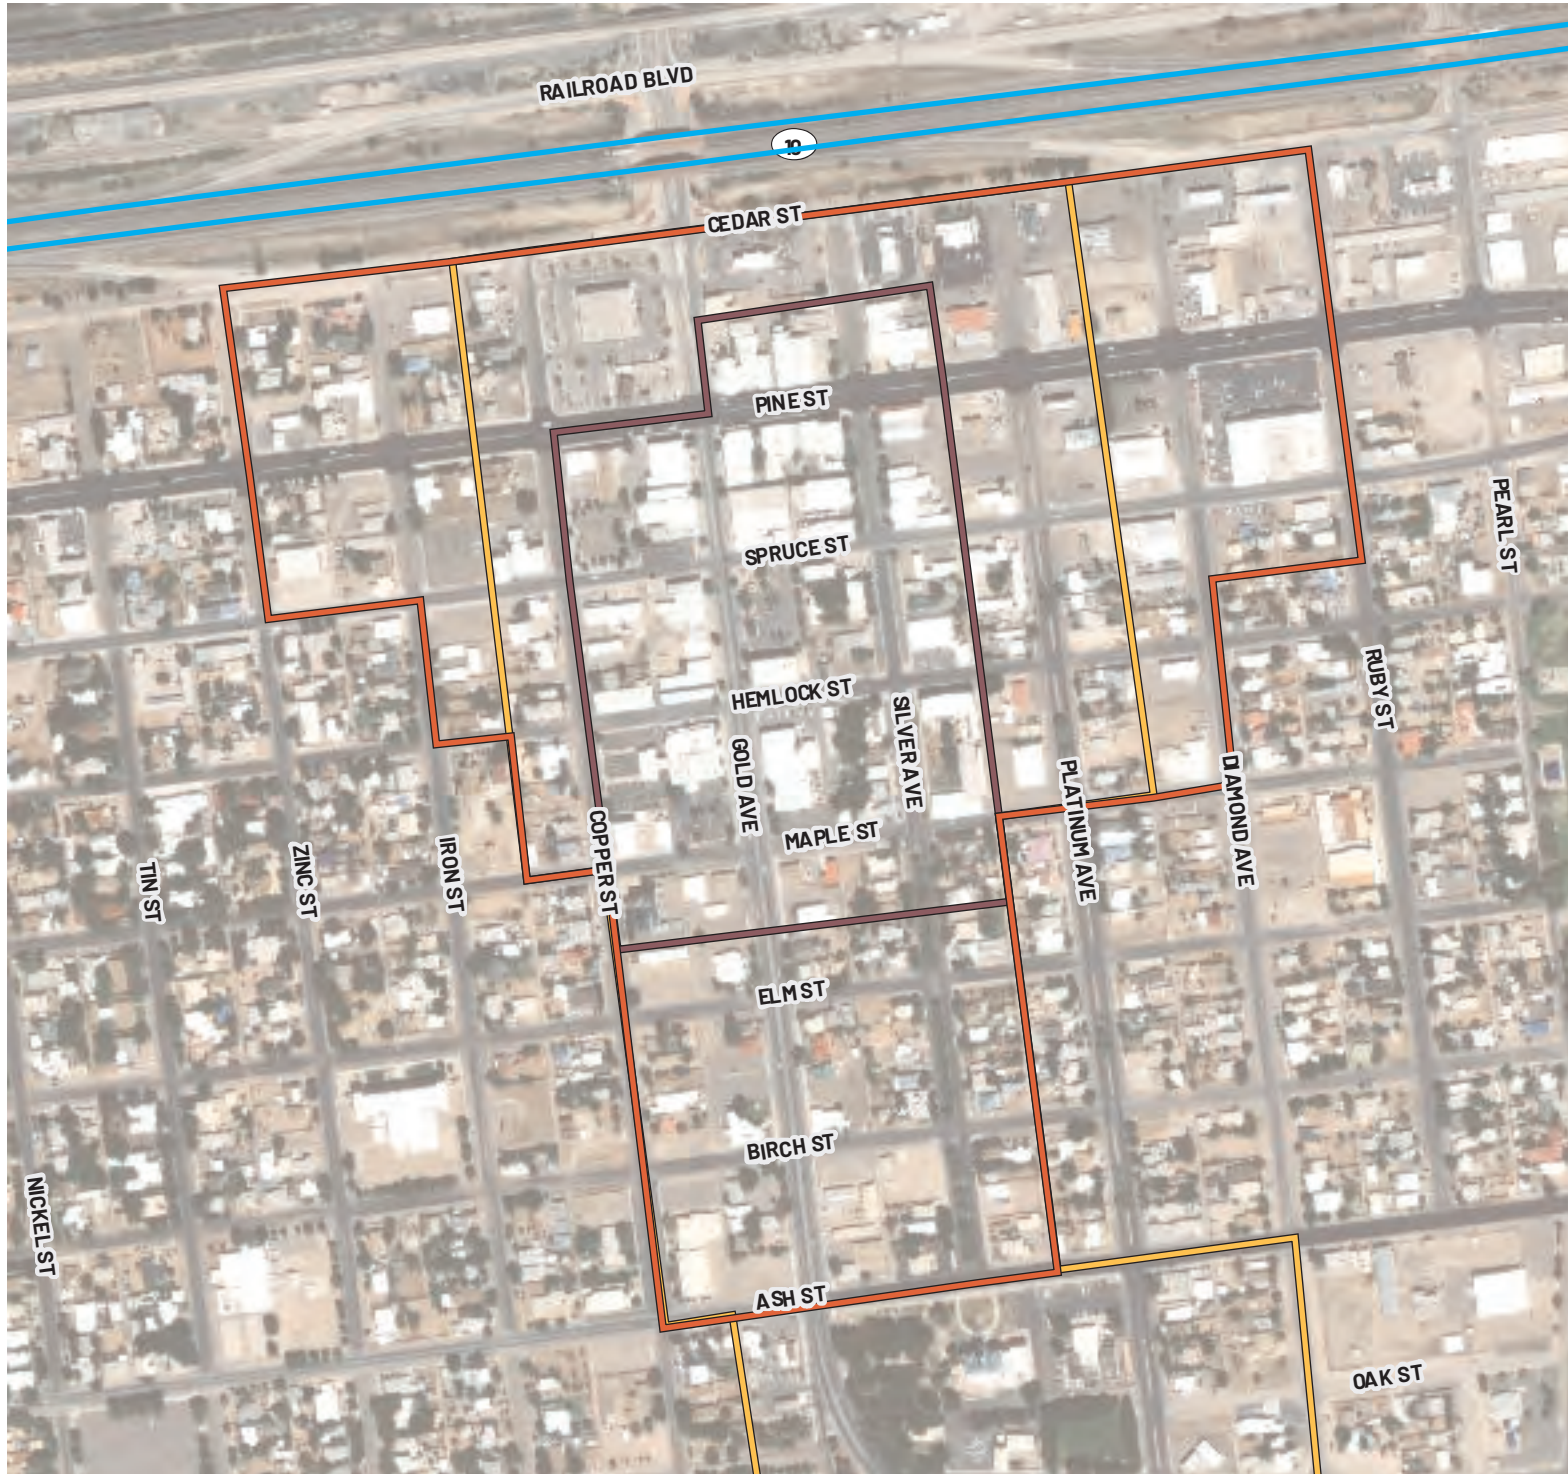

DEMING DOWNTOWN HISTORIC DISTRICT

LOCATION: Deming
BOUNDARY TYPE: Historic
ACRES: 33 (approx.)

BOUNDARY TYPE

-  Metropolitan Redevelopment Area
-  MainStreet District
-  Arts and Cultural District
-  Historic District

DEMING MAINSTREET

LOCATION: Deming
 BOUNDARY TYPE: MainStreet
 ACRES: 56 (approx.)

BOUNDARY TYPE

-  Metropolitan Redevelopment Area
-  MainStreet District
-  Arts and Cultural District
-  Historic District

DEMING MRA

LOCATION: Deming
BOUNDARY TYPE: MRA
ACRES: 111 (approx.)

BOUNDARY TYPE

-  Metropolitan Redevelopment Area
-  MainStreet District
-  Arts and Cultural District
-  Historic District