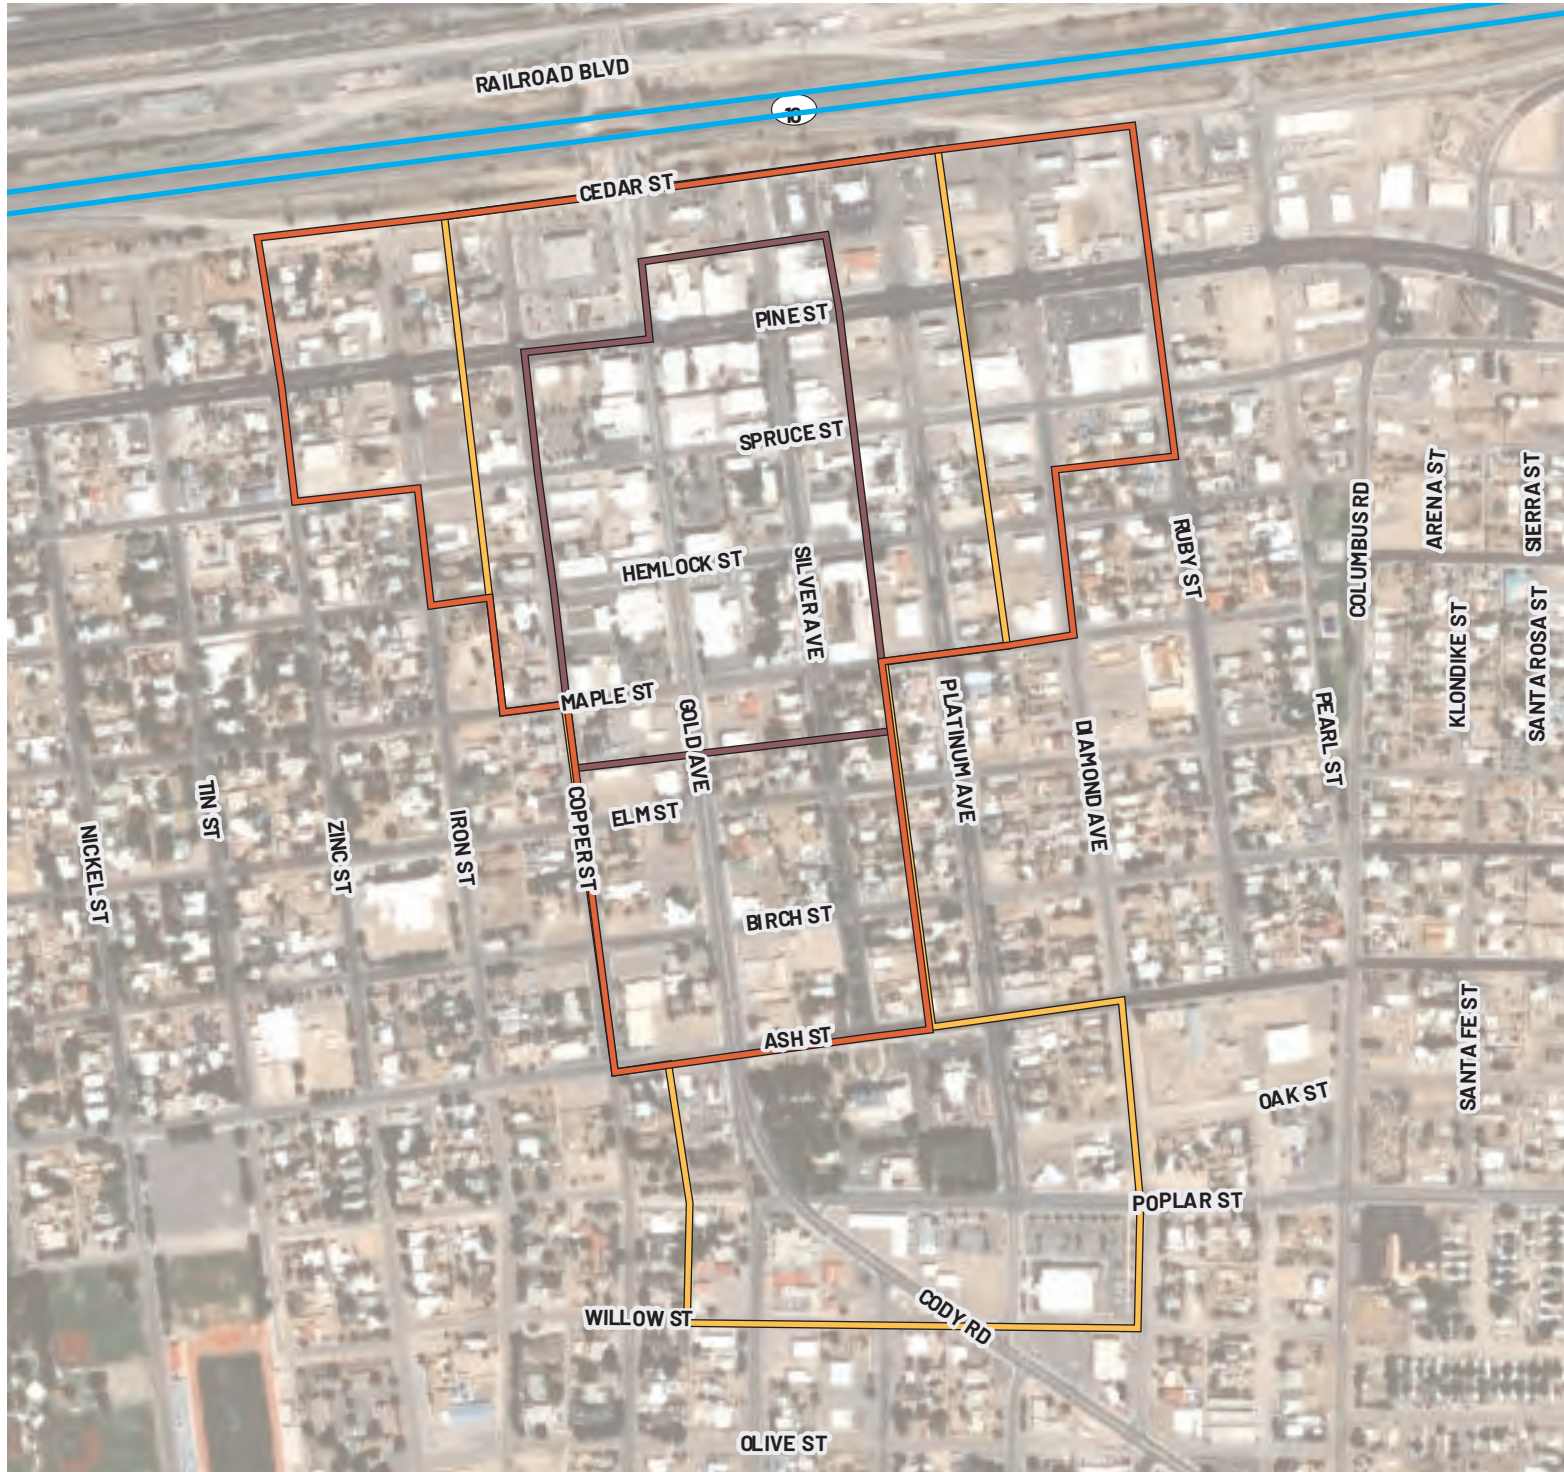

DEMING DOWNTOWN HISTORIC DISTRICT

LOCATION: Deming
BOUNDARY TYPE: Historic
ACRES: 33 (approx.)

BOUNDARY TYPE

-  Metropolitan Redevelopment Area
-  MainStreet District
-  Arts and Cultural District
-  Historic District

DEMING MAINSTREET

LOCATION: Deming
 BOUNDARY TYPE: MainStreet
 ACRES: 56 (approx.)

BOUNDARY TYPE

-  Metropolitan Redevelopment Area
-  MainStreet District
-  Arts and Cultural District
-  Historic District

DEMING MRA

LOCATION: Deming
BOUNDARY TYPE: MRA
ACRES: 111 (approx.)

BOUNDARY TYPE

-  Metropolitan Redevelopment Area
-  MainStreet District
-  Arts and Cultural District
-  Historic District