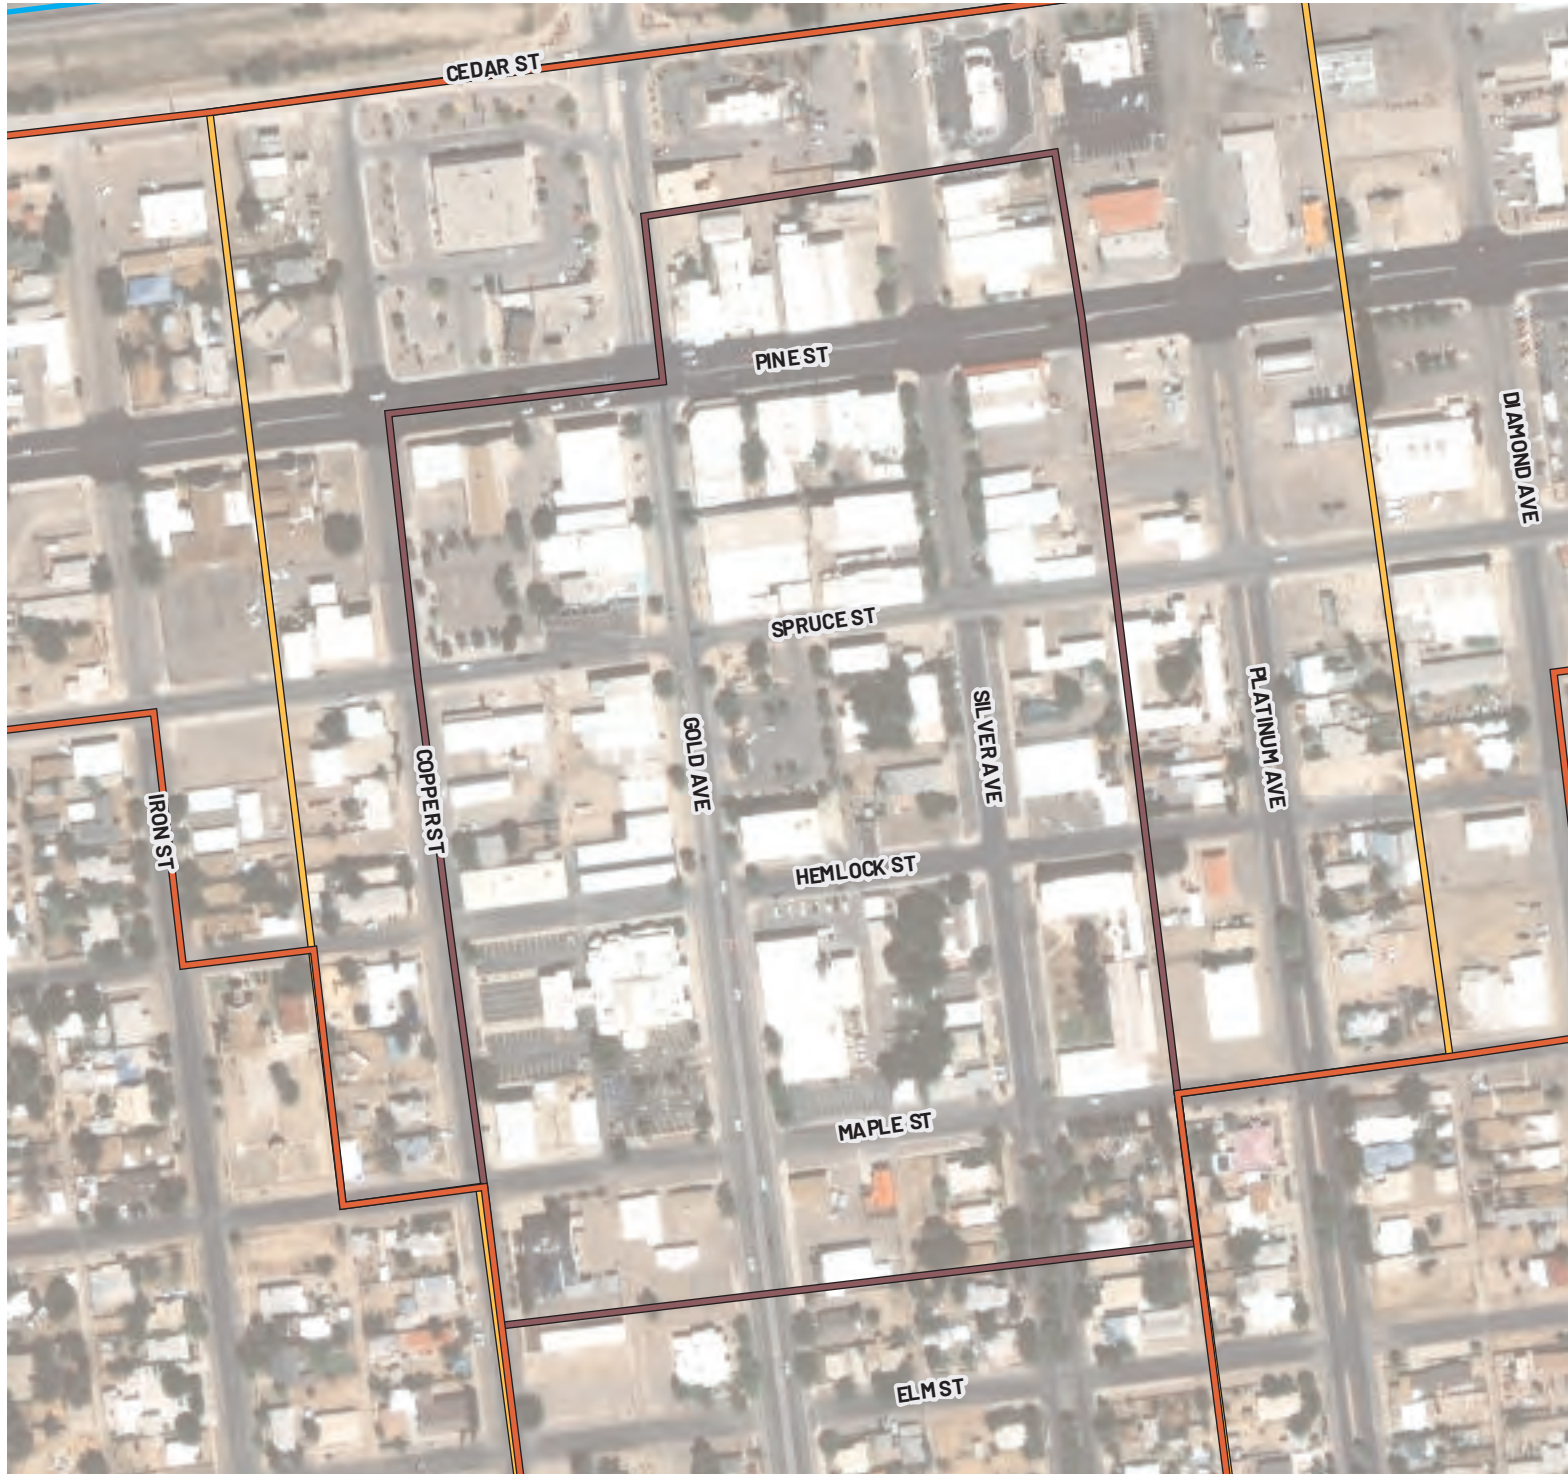

DEMING DOWNTOWN HISTORIC DISTRICT

LOCATION: Deming
BOUNDARY TYPE: Historic
ACRES: 33 (approx.)

BOUNDARY TYPE

-  Metropolitan Redevelopment Area
-  MainStreet District
-  Arts and Cultural District
-  Historic District

DEMING MAINSTREET

LOCATION: Deming
 BOUNDARY TYPE: MainStreet
 ACRES: 56 (approx.)

BOUNDARY TYPE

-  Metropolitan Redevelopment Area
-  MainStreet District
-  Arts and Cultural District
-  Historic District

DEMING MRA

LOCATION: Deming
BOUNDARY TYPE: MRA
ACRES: 111 (approx.)

BOUNDARY TYPE

-  Metropolitan Redevelopment Area
-  MainStreet District
-  Arts and Cultural District
-  Historic District