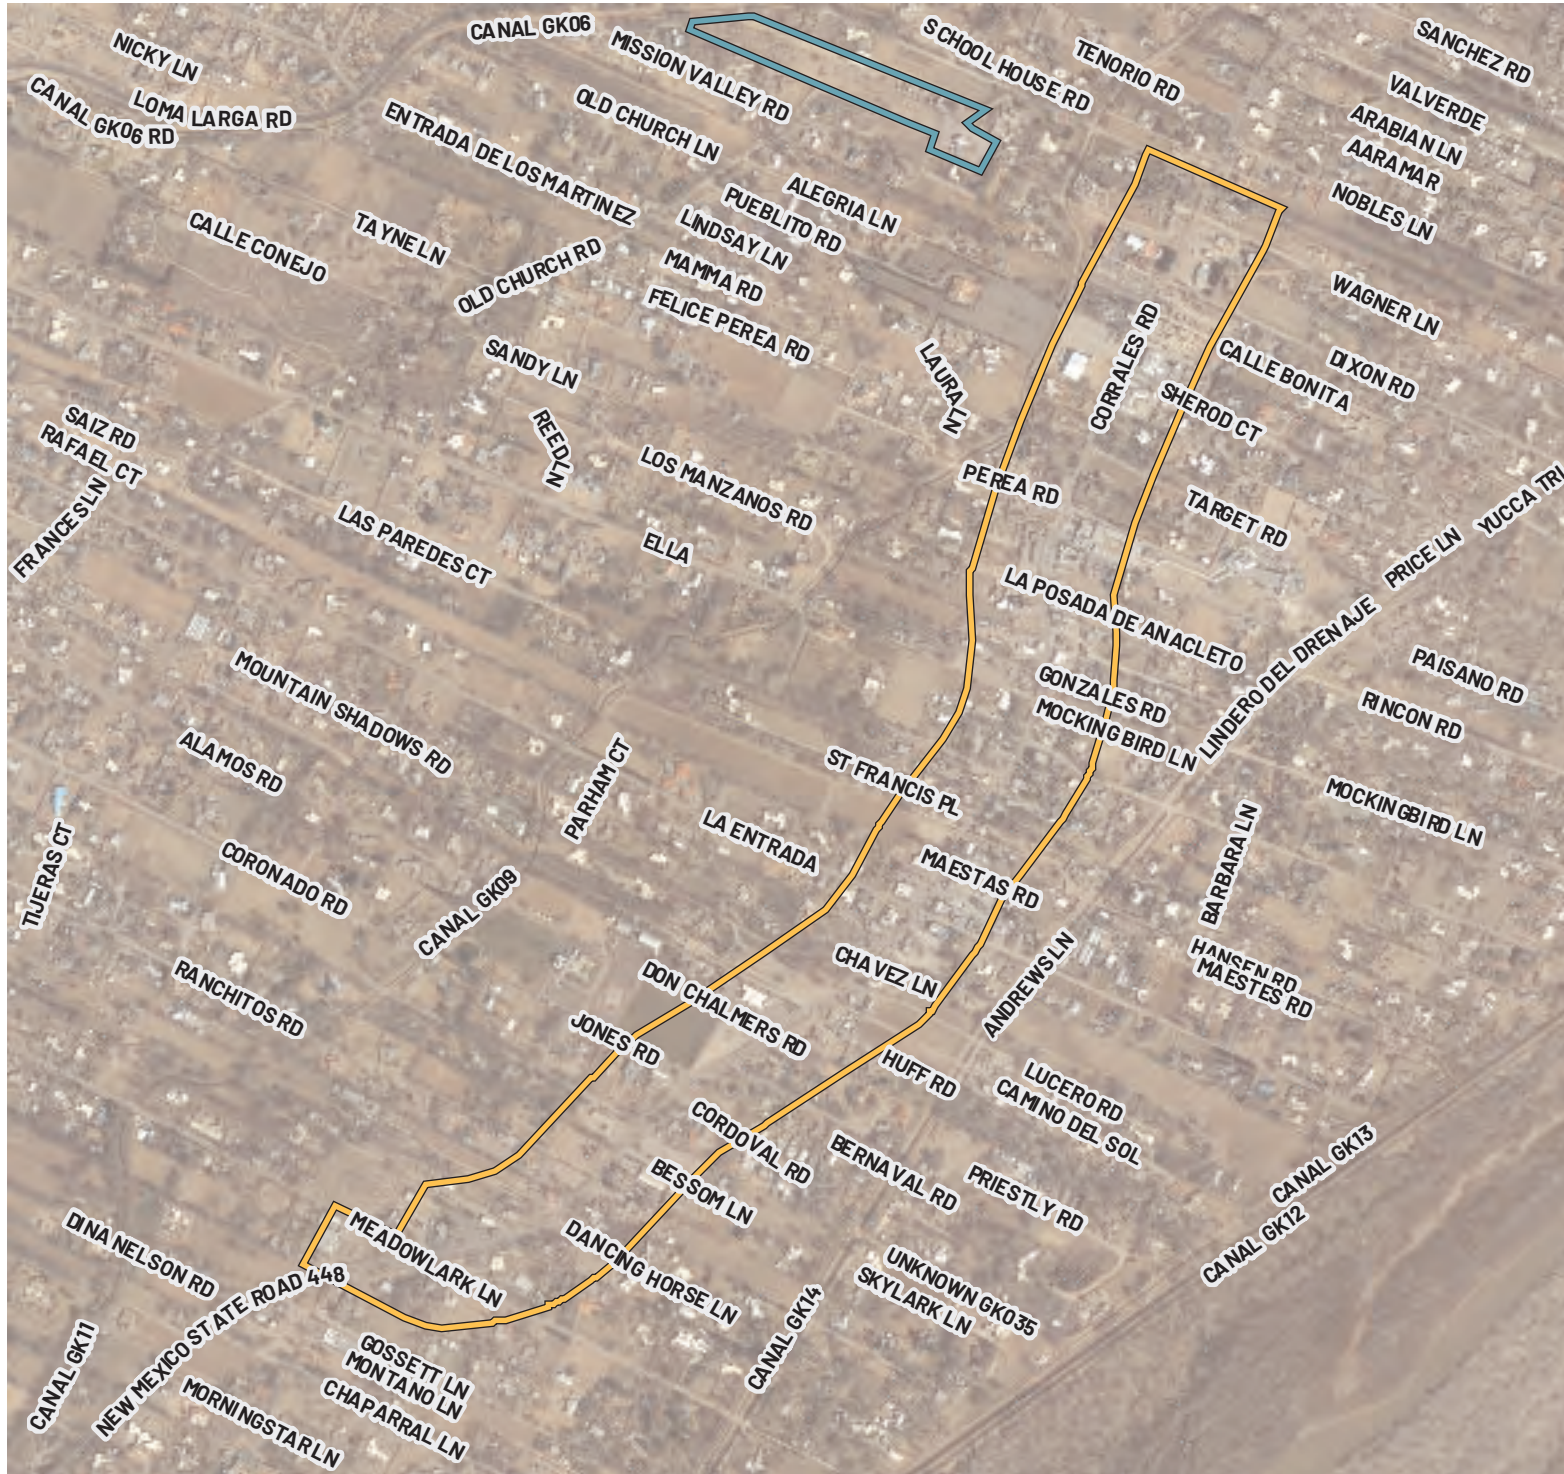

CORRALES ACD CULTURAL COMPOUND

LOCATION: Corrales
BOUNDARY TYPE : ACD
ACRES: 8 (approx.)

BOUNDARY TYPE

-  Metropolitan Redevelopment Area
-  MainStreet District
-  Arts and Cultural District
-  Historic District

CORRALES MAINSTREET AND ACD

LOCATION: Corrales
 BOUNDARY TYPE: MainStreet
 ACRES: 136 (approx.)

- BOUNDARY TYPE**
-  Metropolitan Redevelopment Area
 -  MainStreet District
 -  Arts and Cultural District
 -  Historic District