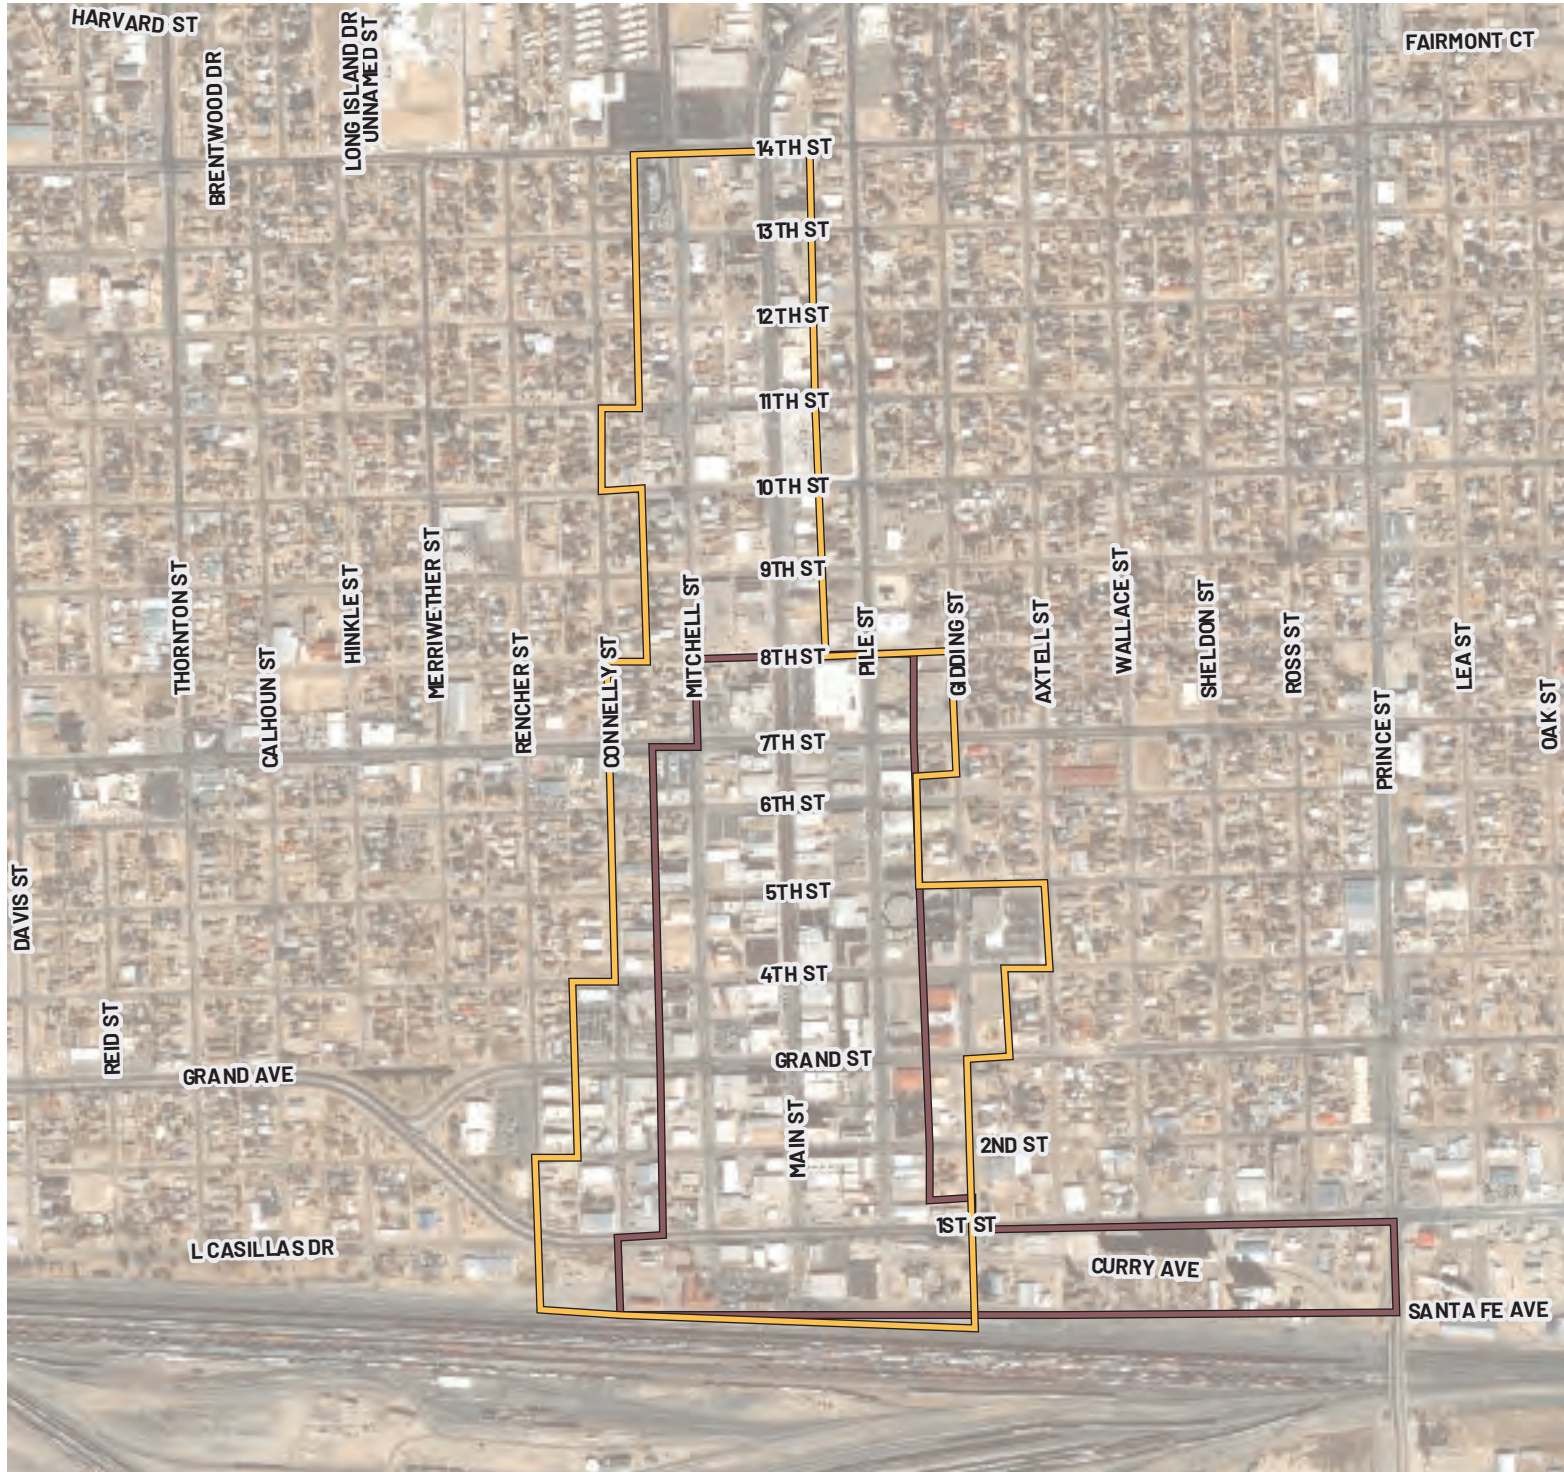

CLOVIS DOWNTOWN HISTORIC DISTRICT

LOCATION: Clovis
BOUNDARY TYPE: Historic
ACRES: 99 (approx.)

BOUNDARY TYPE

-  Metropolitan Redevelopment Area
-  MainStreet District
-  Arts and Cultural District
-  Historic District

CLOVIS DOWNTOWN MAINSTREET AND MRA DISTRICT

LOCATION: Clovis
 BOUNDARY TYPE: MainStreet
 ACRES: 161 (approx.)

- BOUNDARY TYPE**
-  Metropolitan Redevelopment Area
 -  MainStreet District
 -  Arts and Cultural District
 -  Historic District