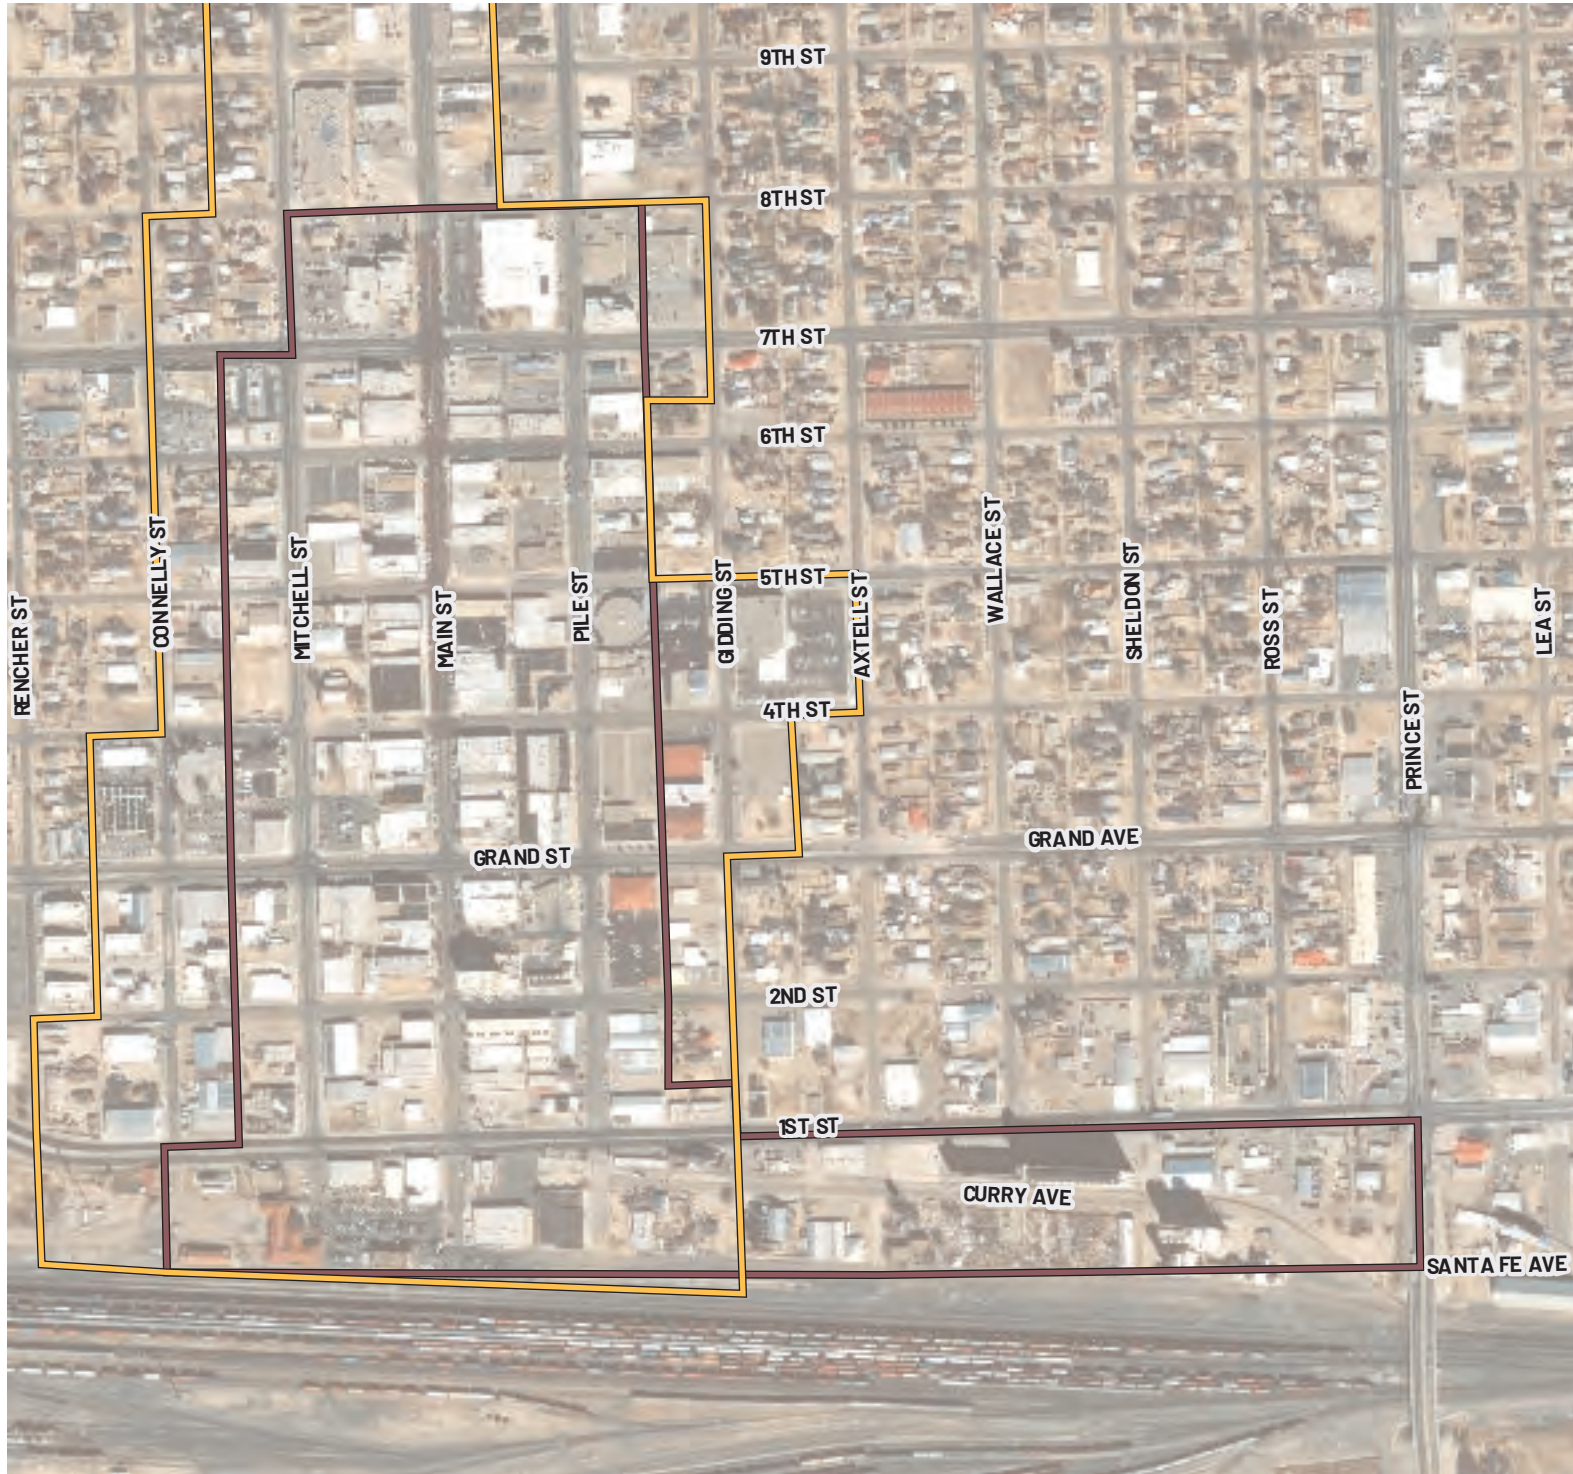

CLOVIS DOWNTOWN HISTORIC DISTRICT

LOCATION: Clovis
BOUNDARY TYPE: Historic
ACRES: 99 (approx.)

BOUNDARY TYPE

-  Metropolitan Redevelopment Area
-  MainStreet District
-  Arts and Cultural District
-  Historic District

CLOVIS DOWNTOWN MAINSTREET AND MRA DISTRICT

LOCATION: Clovis
 BOUNDARY TYPE: MainStreet
 ACRES: 161 (approx.)

- BOUNDARY TYPE**
-  Metropolitan Redevelopment Area
 -  MainStreet District
 -  Arts and Cultural District
 -  Historic District