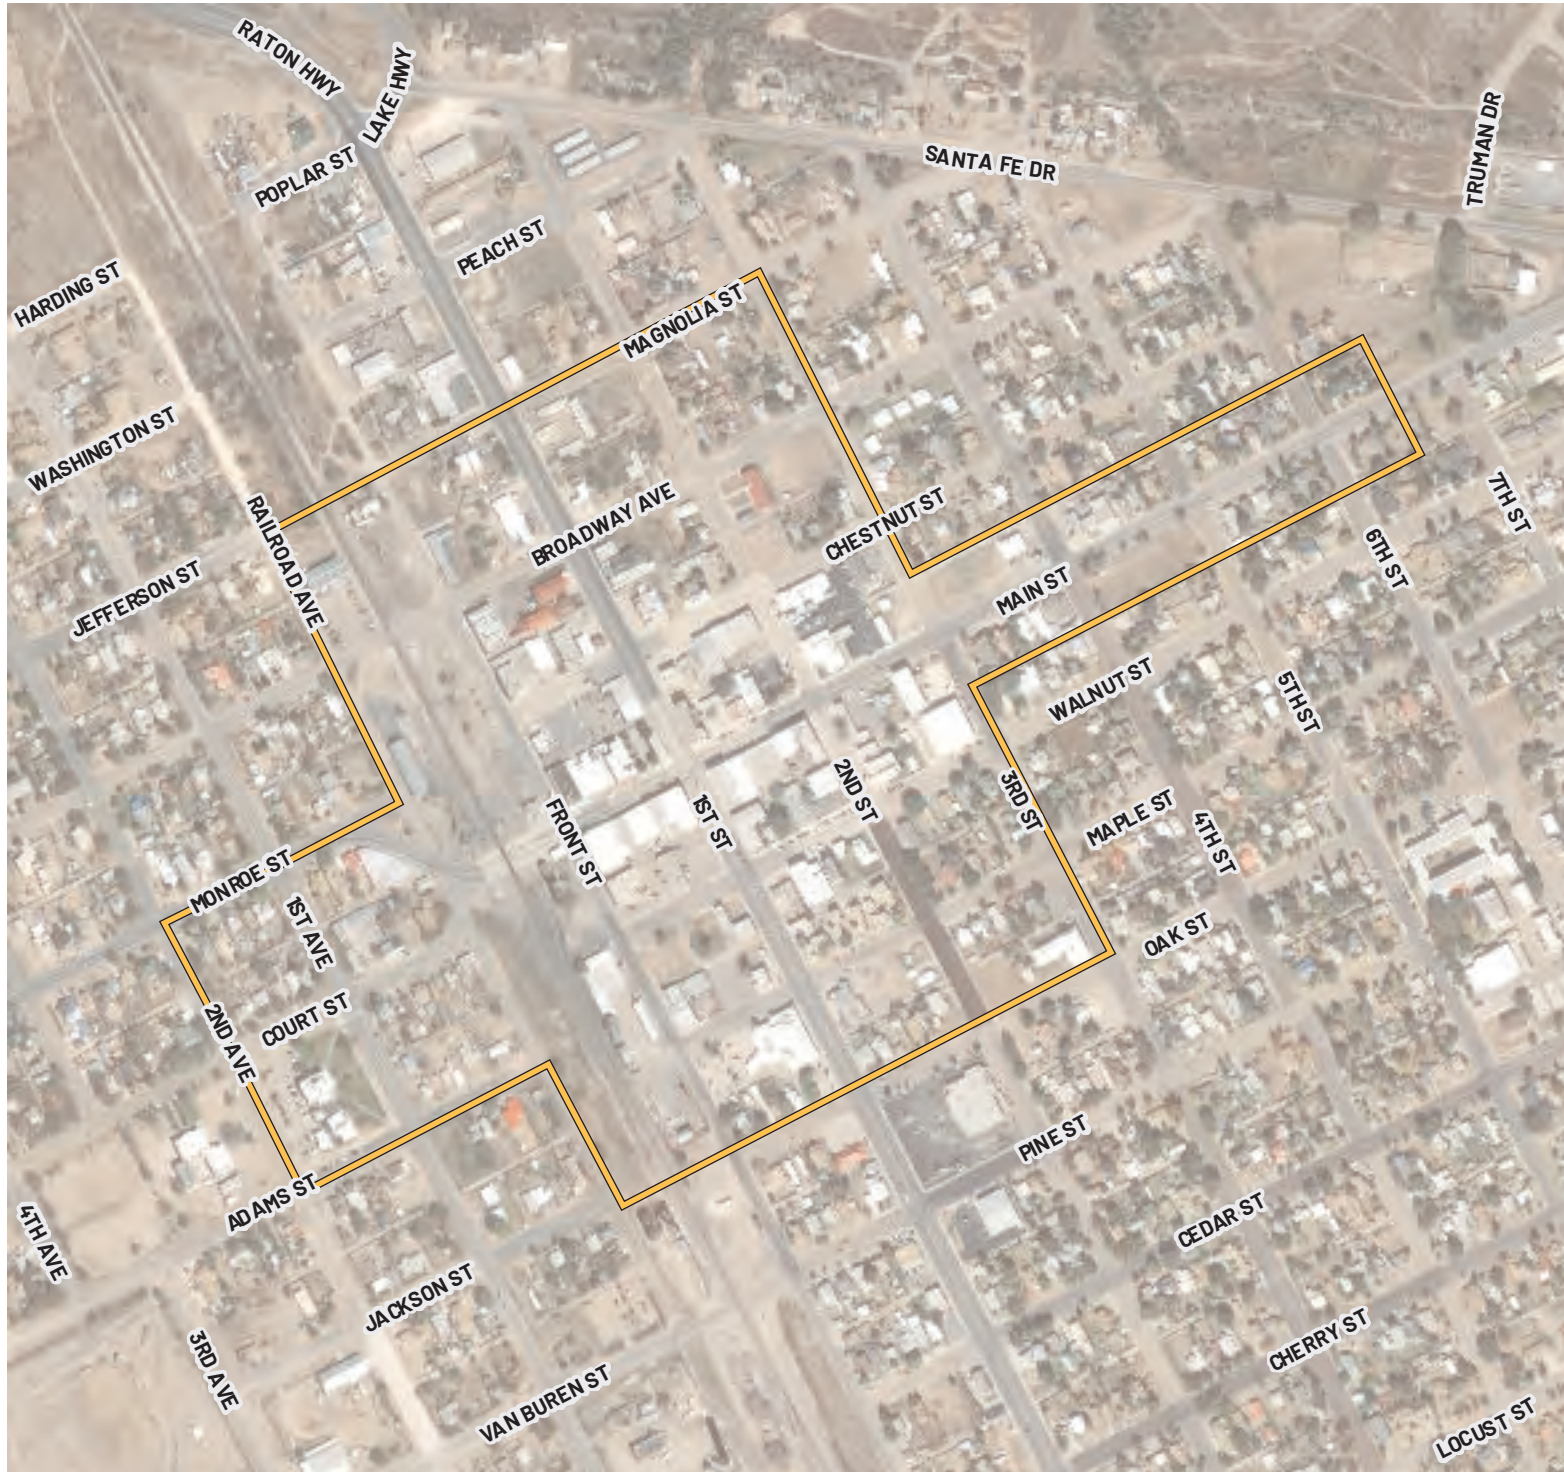

CLAYTON MAINSTREET

LOCATION: Clayton
BOUNDARY TYPE: MainStreet
ACRES: 93 (approx.)

BOUNDARY TYPE

-  Metropolitan Redevelopment Area
-  MainStreet District
-  Arts and Cultural District
-  Historic District