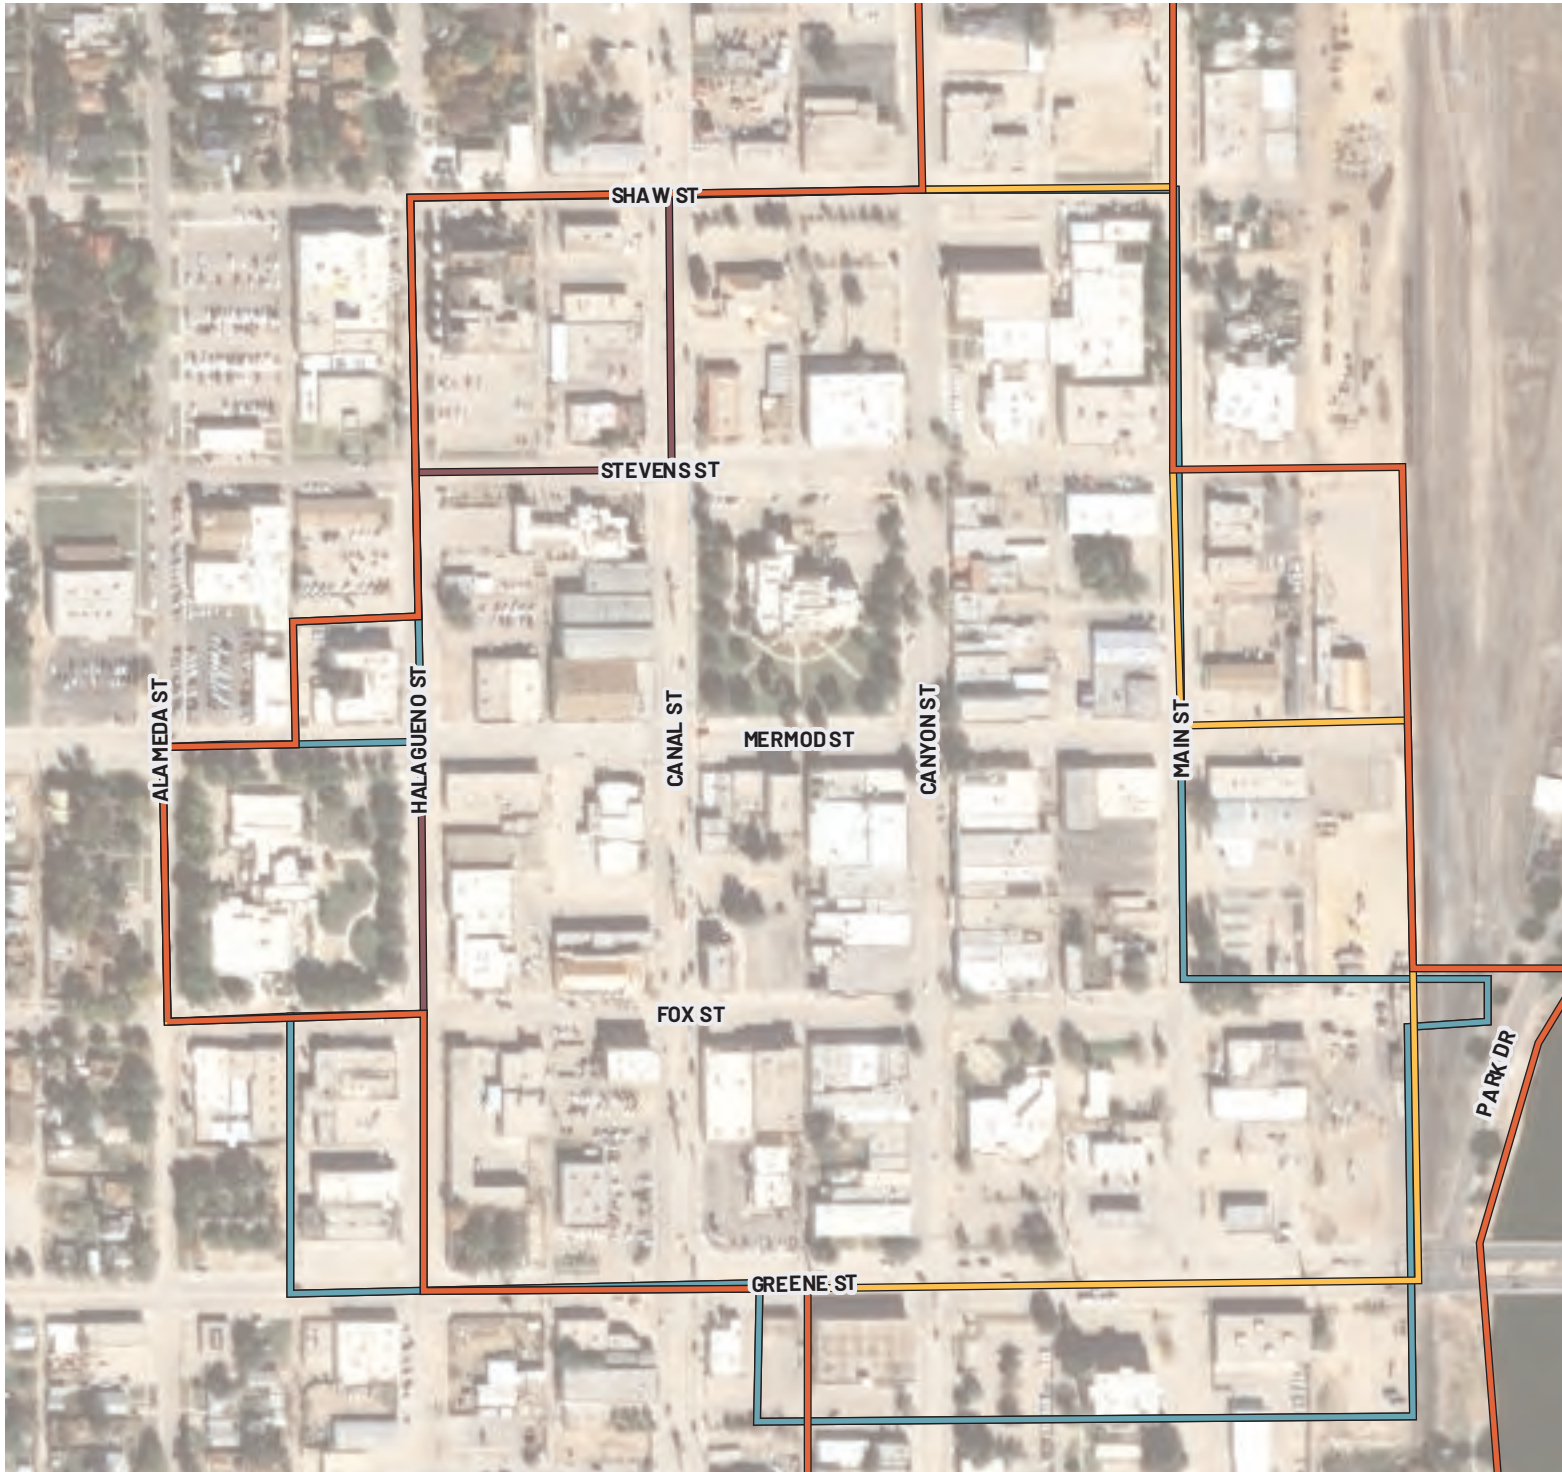

CARLSBAD MAIN STREET

LOCATION: Carlsbad
BOUNDARY TYPE: MainStreet
ACRES: 59 (approx.)

BOUNDARY TYPE

- Metropolitan Redevelopment Area
- MainStreet District
- Arts and Cultural District
- Historic District