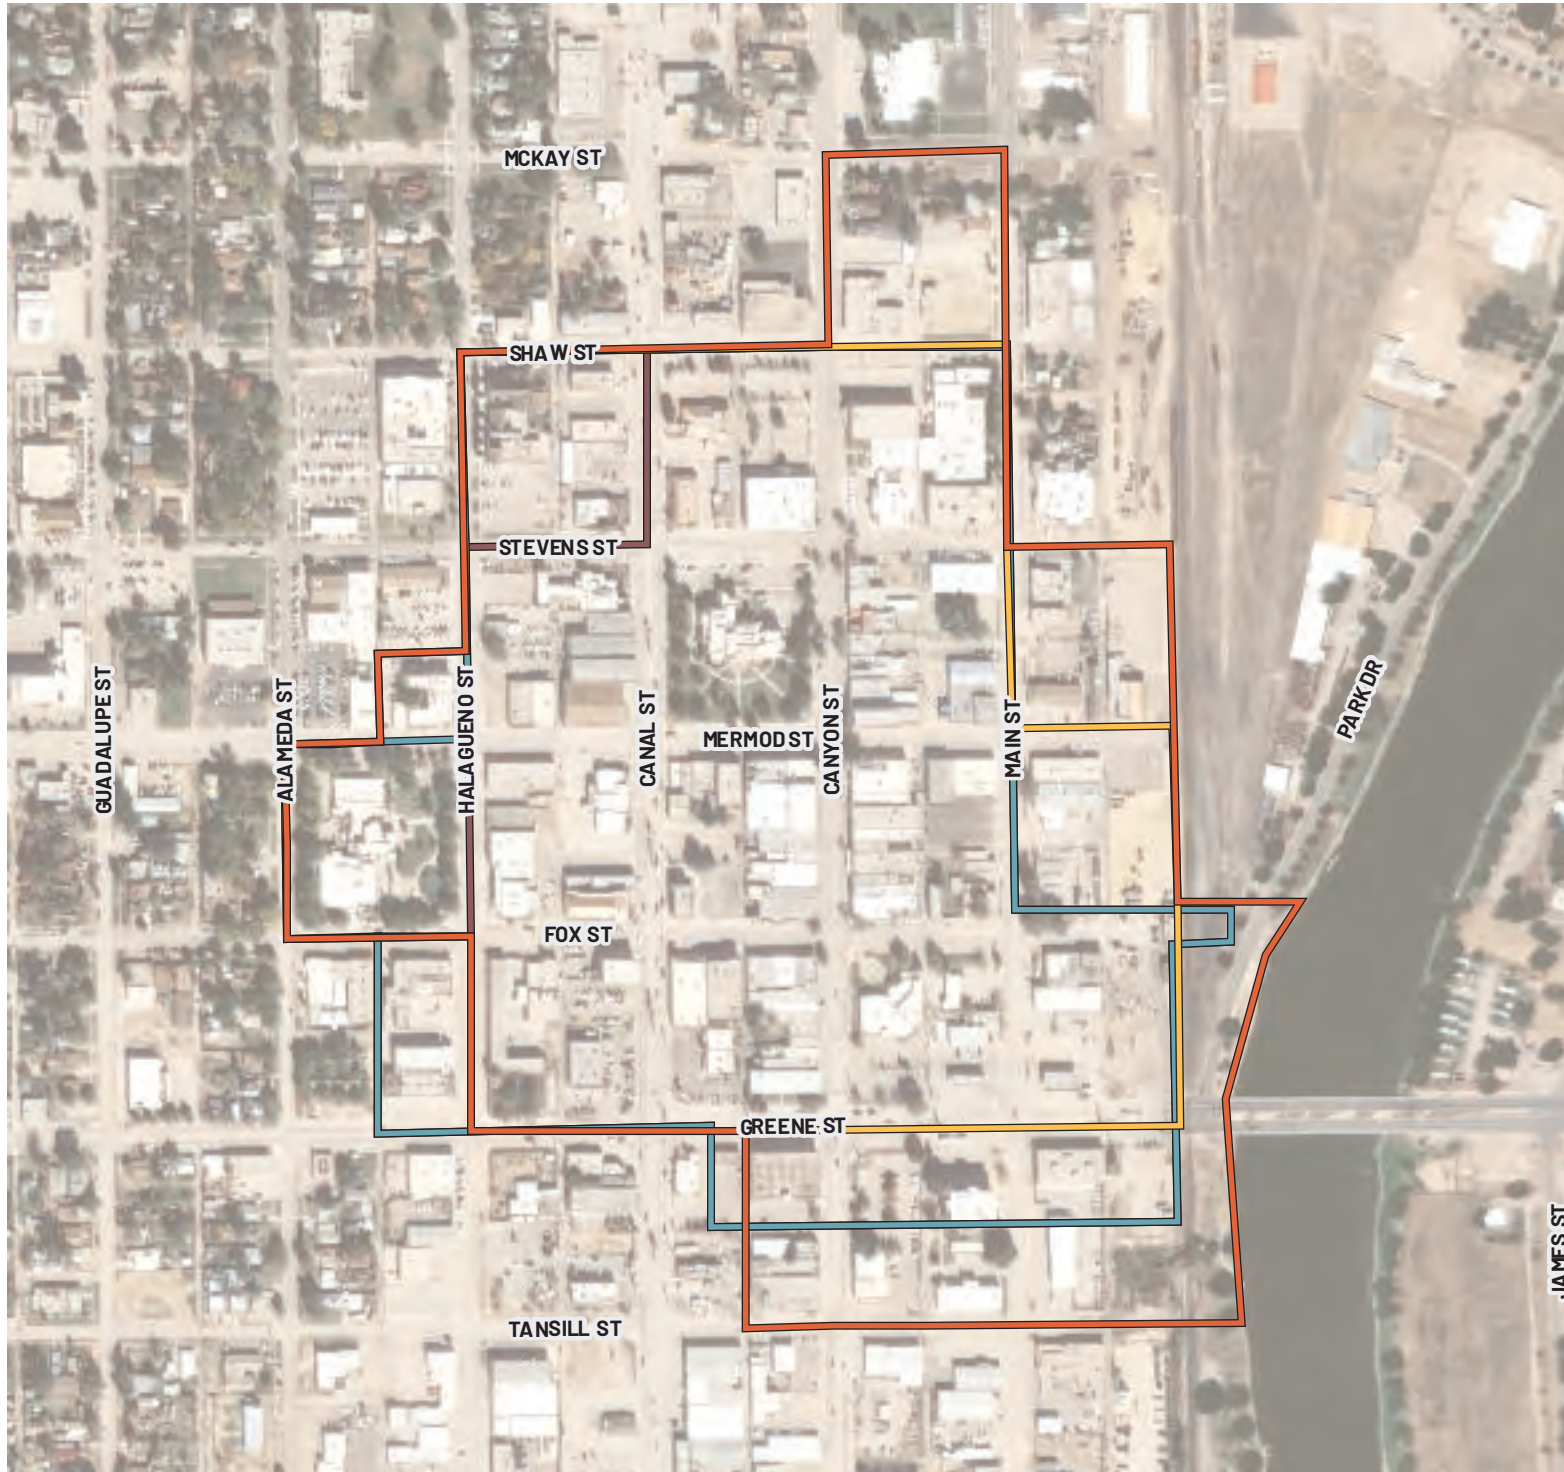

CARLSBAD DOWNTOWN MRA

LOCATION: Carlsbad
BOUNDARY TYPE: MRA
ACRES: 79 (approx.)

BOUNDARY TYPE

- Metropolitan Redevelopment Area
- MainStreet District
- Arts and Cultural District
- Historic District