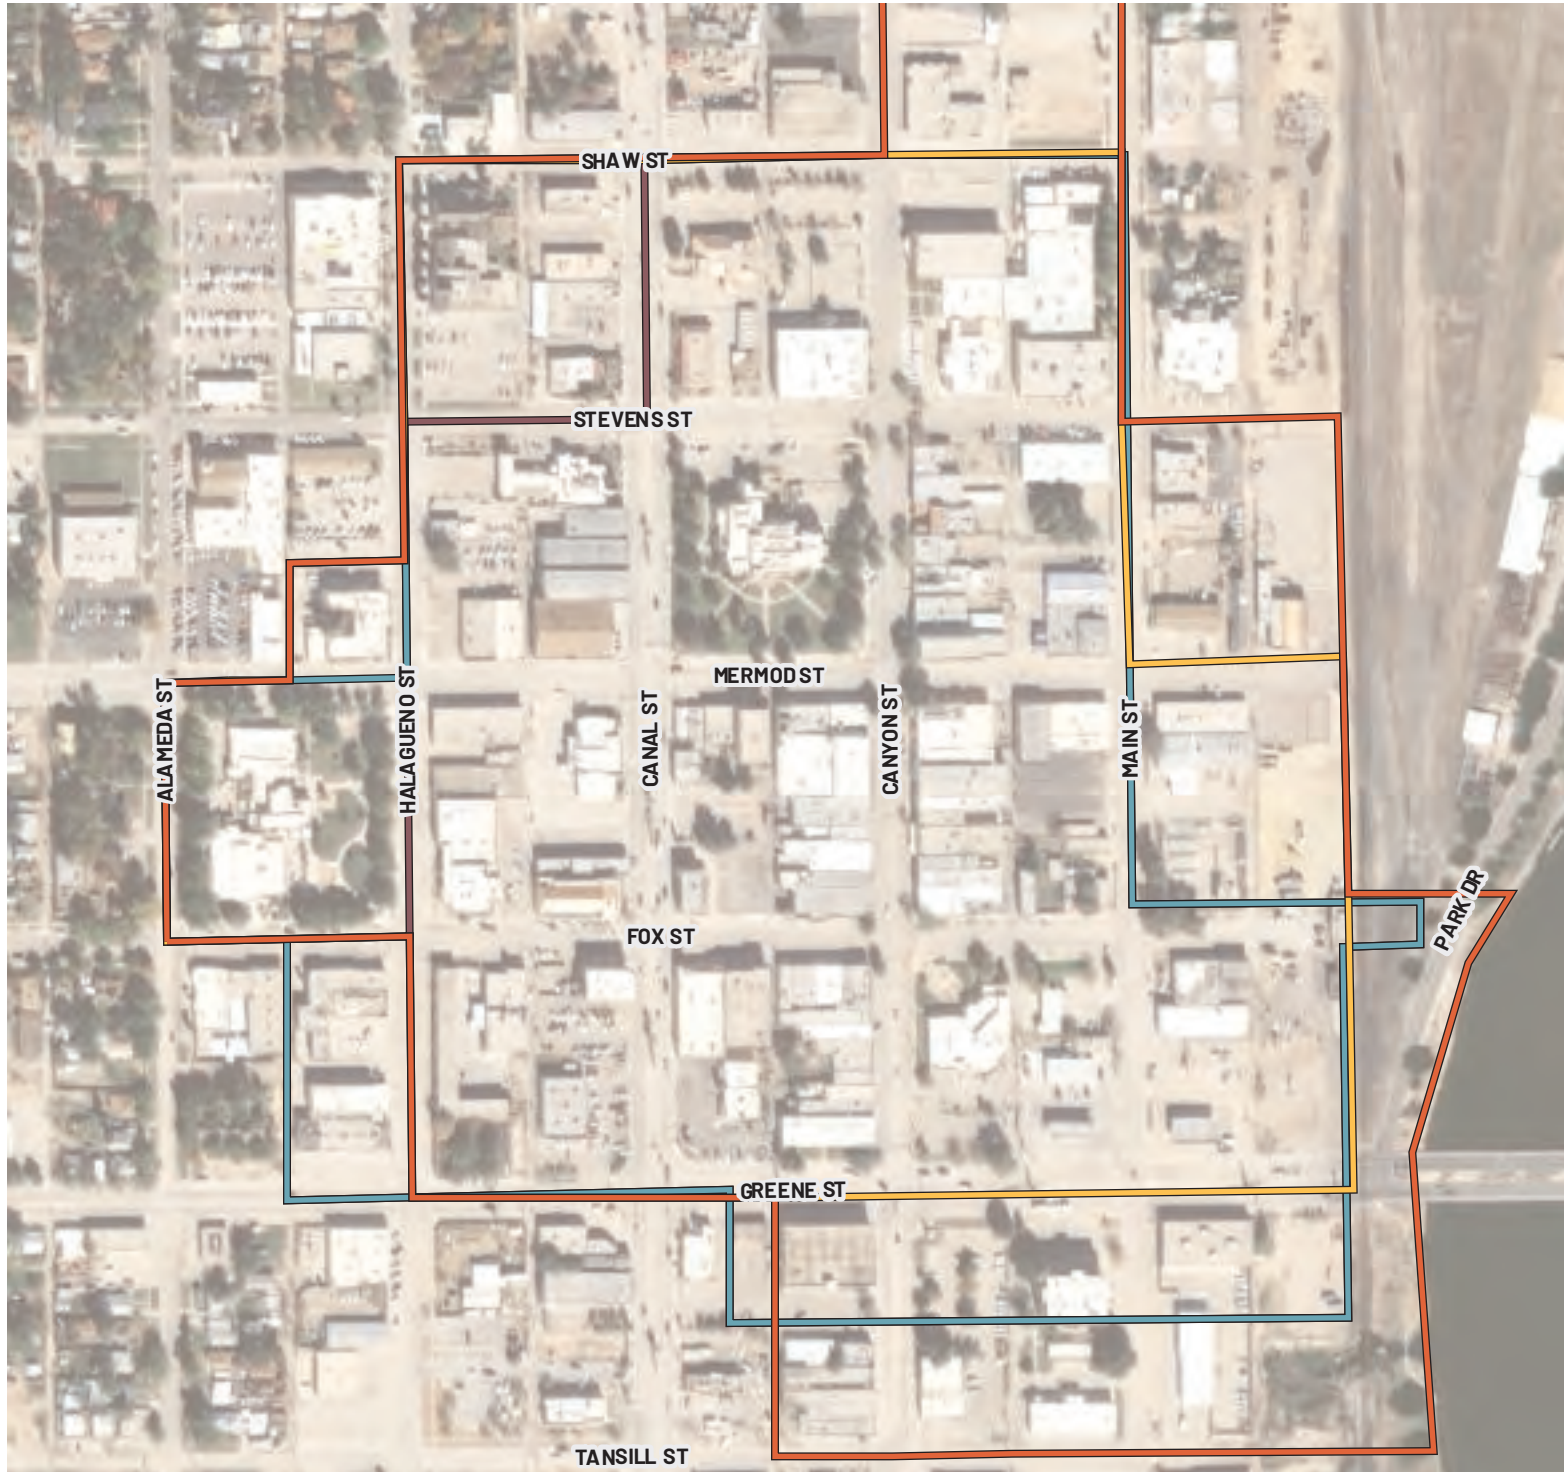

# CARLSBAD DOWNTOWN ARTS AND CULTURAL DISTRICT

LOCATION: Carlsbad  
BOUNDARY TYPE: ACD  
ACRES: 62 (approx.)

## BOUNDARY TYPE

-  Metropolitan Redevelopment Area
-  MainStreet District
-  Arts and Cultural District
-  Historic District

# CARLSBAD DOWNTOWN HISTORIC DISTRICT

LOCATION: Carlsbad  
BOUNDARY TYPE: Historic  
ACRES: 54 (approx.)

# CARLSBAD MAIN STREET

LOCATION: Carlsbad  
BOUNDARY TYPE: MainStreet  
ACRES: 59 (approx.)