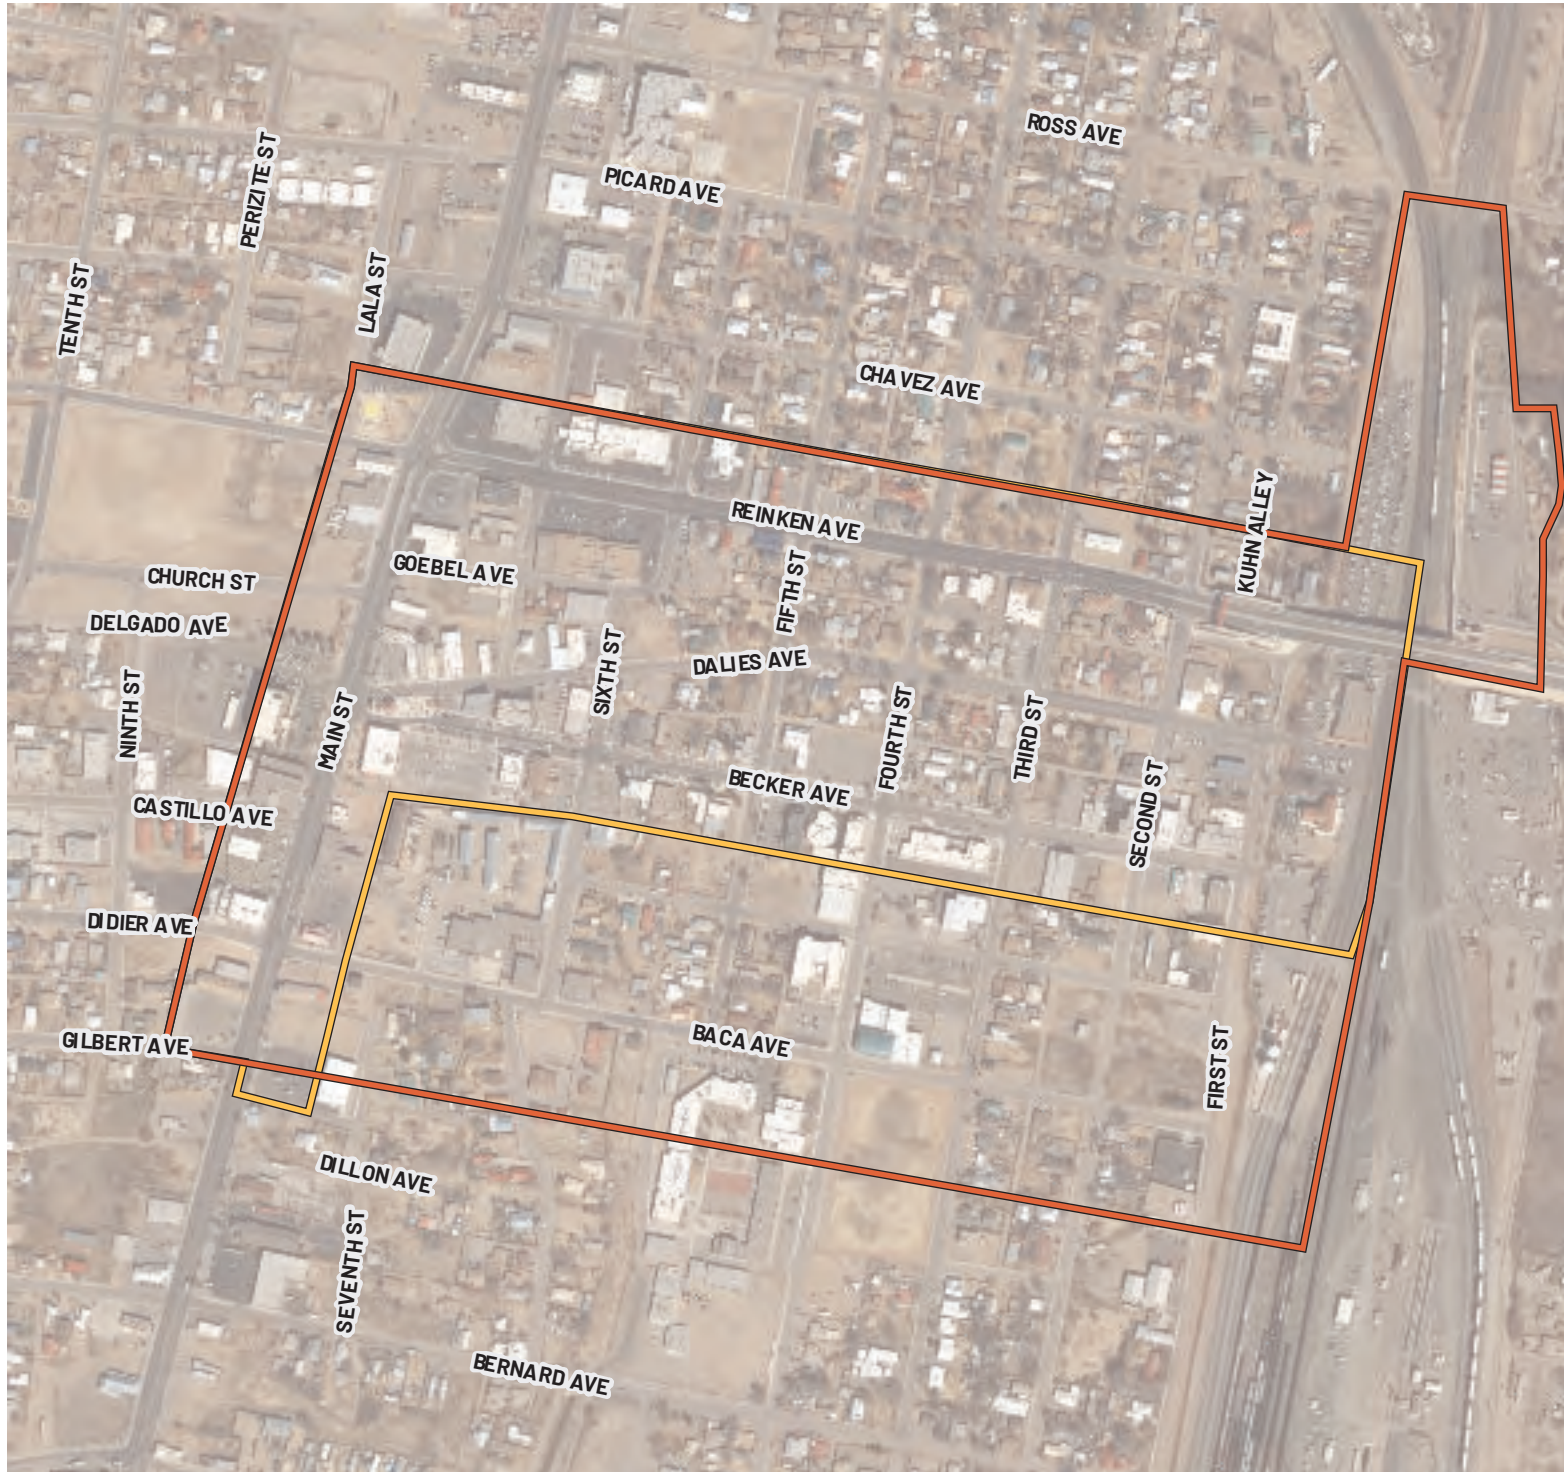

BELEN DOWNTOWN MRA

LOCATION: Belen
 BOUNDARY TYPE: MRA
 ACRES: 156 (approx.)

- BOUNDARY TYPE**
-  Metropolitan Redevelopment Area
 -  MainStreet District
 -  Arts and Cultural District
 -  Historic District

BELEN MAINSTREET

LOCATION: Belen
BOUNDARY TYPE: MainStreet
ACRES: 90 (approx.)

BOUNDARY TYPE

-  Metropolitan Redevelopment Area
-  MainStreet District
-  Arts and Cultural District
-  Historic District