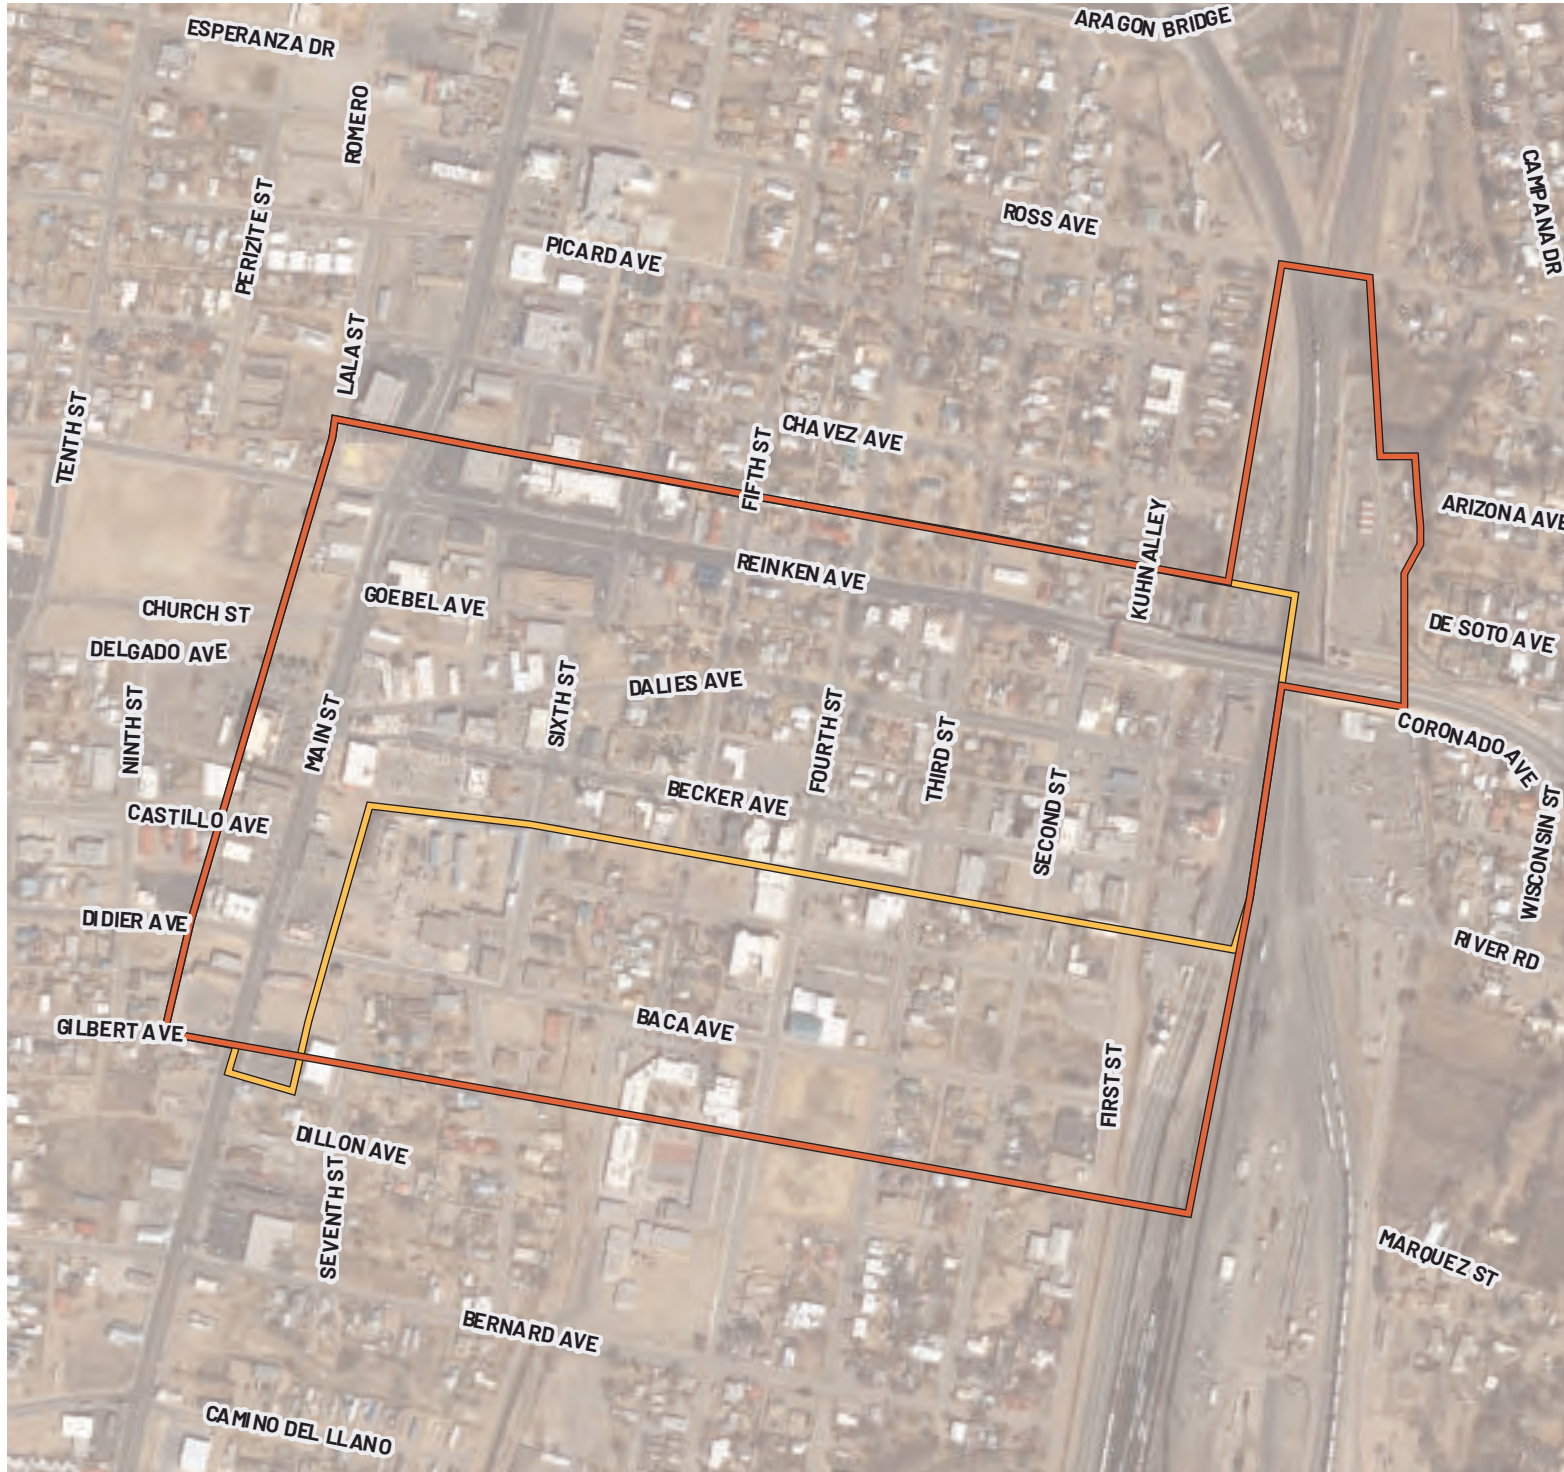

BELEN DOWNTOWN MRA

LOCATION: Belen
 BOUNDARY TYPE: MRA
 ACRES: 156 (approx.)

- BOUNDARY TYPE**
-  Metropolitan Redevelopment Area
 -  MainStreet District
 -  Arts and Cultural District
 -  Historic District

BELEN MAINSTREET

LOCATION: Belen
BOUNDARY TYPE: MainStreet
ACRES: 90 (approx.)

BOUNDARY TYPE

-  Metropolitan Redevelopment Area
-  MainStreet District
-  Arts and Cultural District
-  Historic District