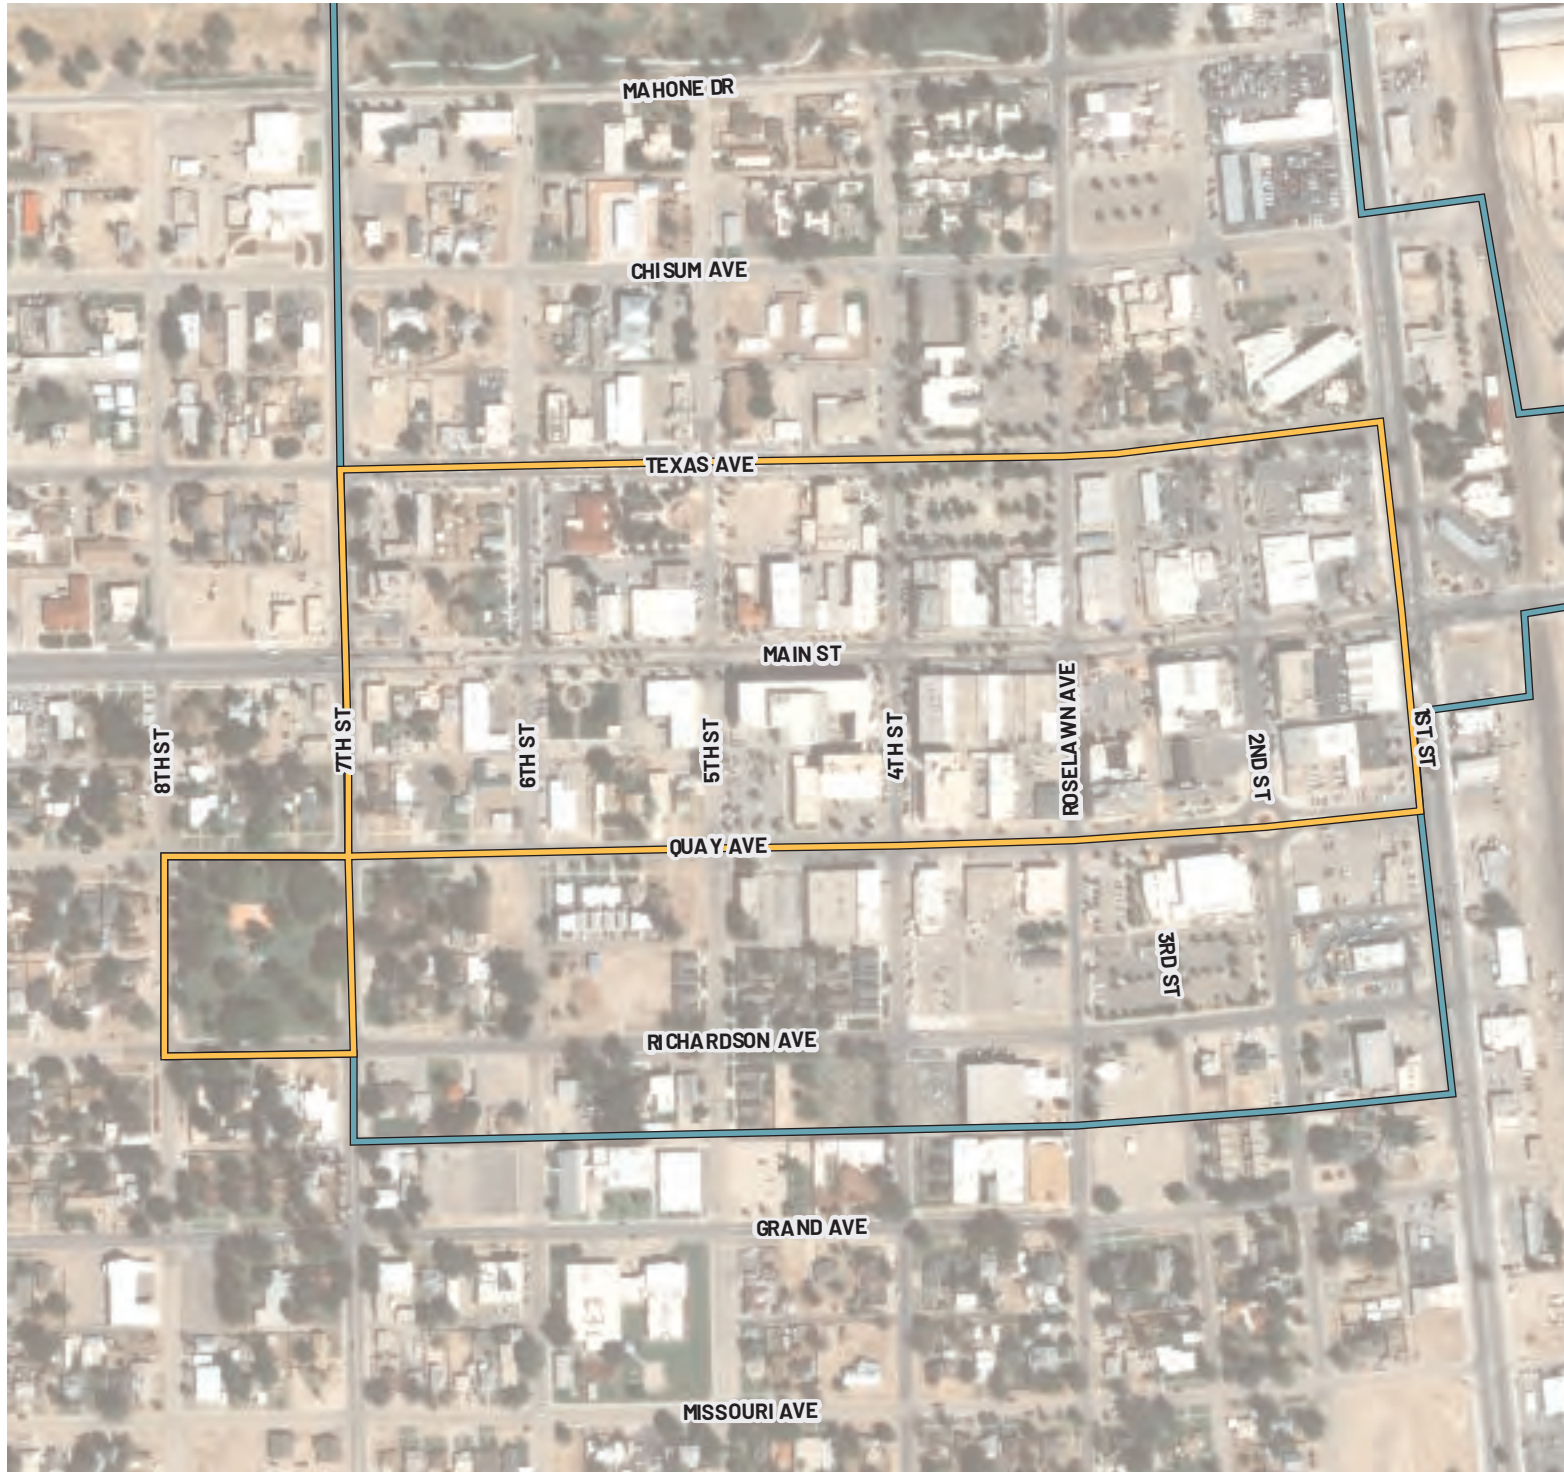

# ARTESIA ARTS AND CULTURAL DISTRICT

LOCATION: Artesia  
BOUNDARY TYPE: ACD  
ACRES: 143(approx.)

- BOUNDARY TYPE**
-  Metropolitan Redevelopment Area
  -  Main Street District
  -  Arts and Cultural District
  -  Historic District

# ARTESIA MAINSTREET

LOCATION: Artesia  
BOUNDARY TYPE: MainStreet  
ACRES: 44 (approx.)

## BOUNDARY TYPE

-  Metropolitan Redevelopment Area
-  MainStreet District
-  Arts and Cultural District
-  Historic District