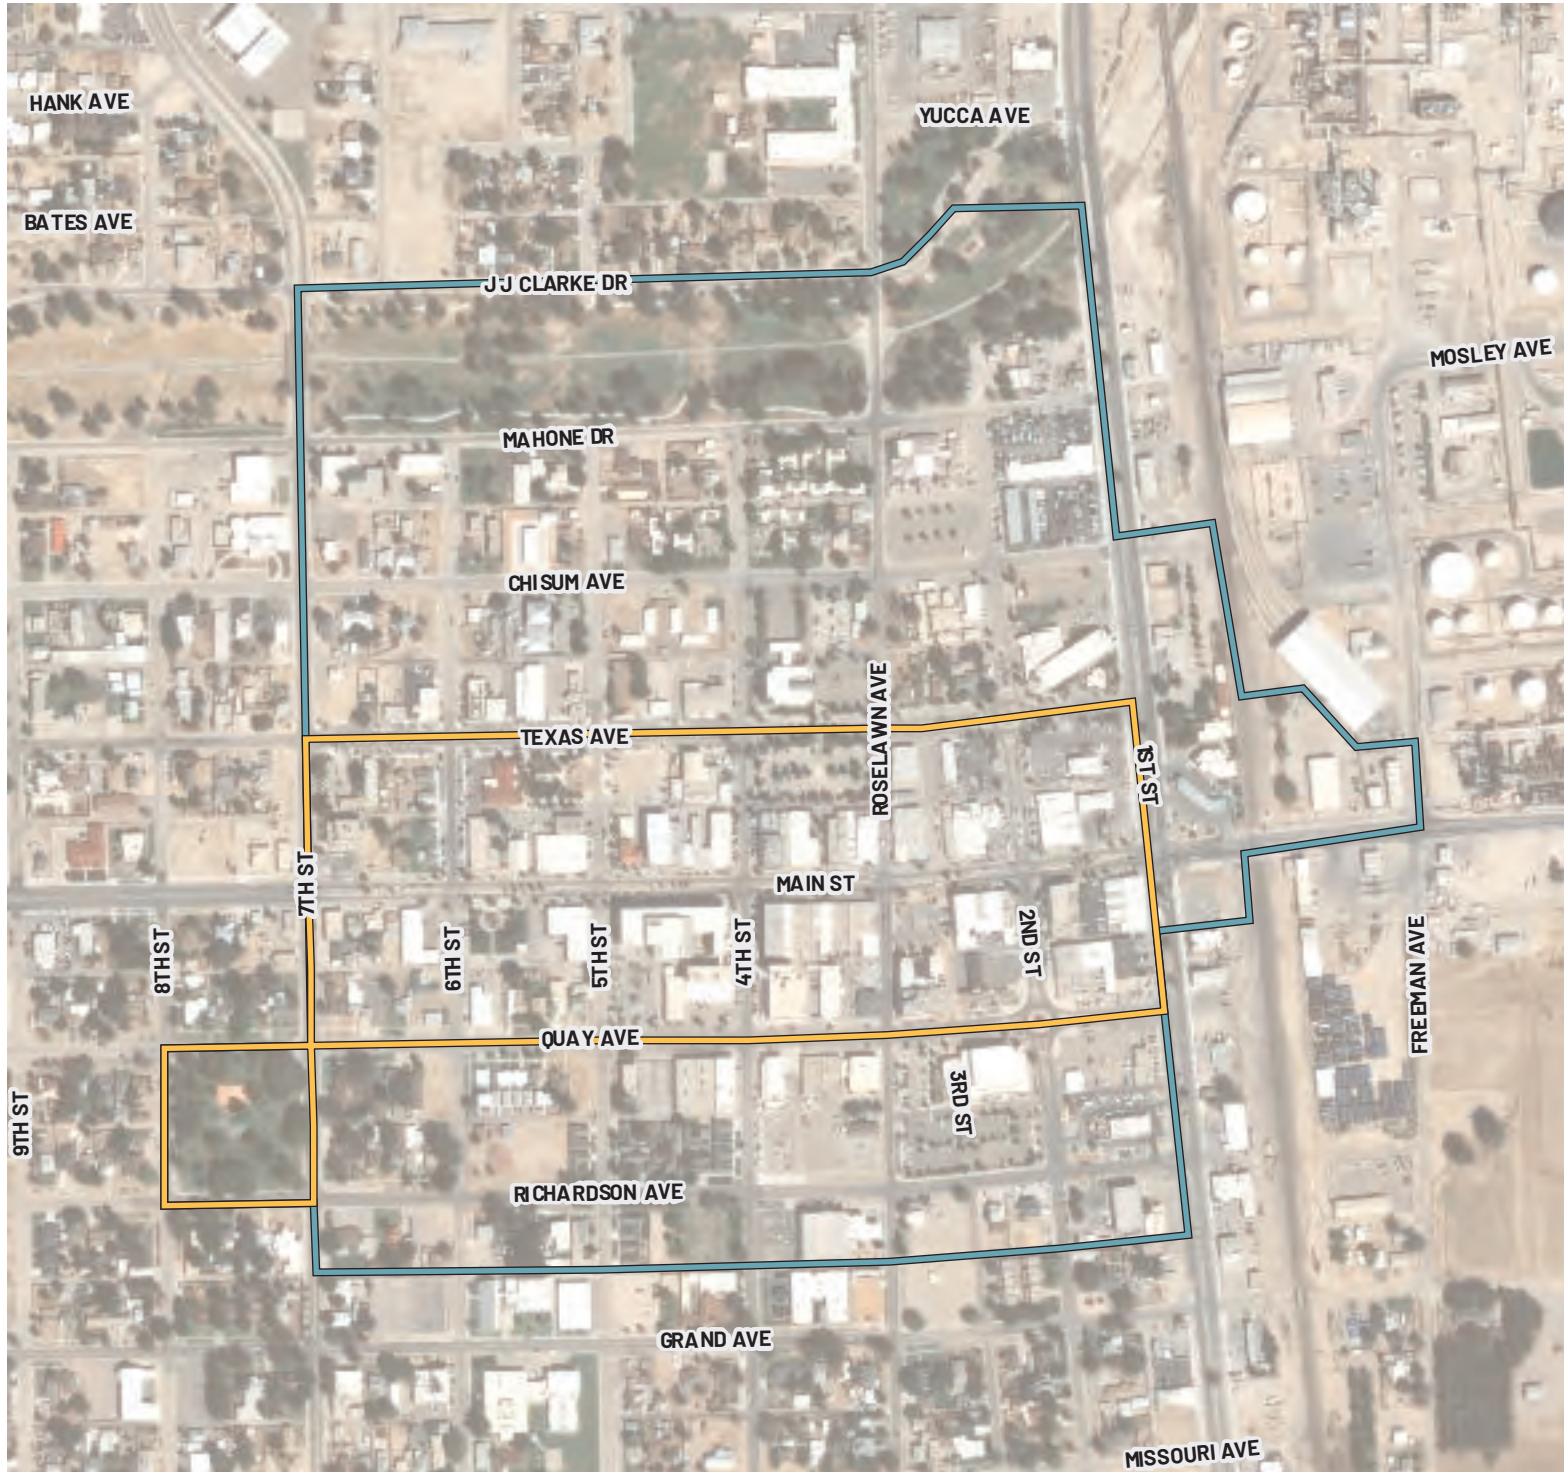

# ARTESIA ARTS AND CULTURAL DISTRICT

LOCATION: Artesia  
BOUNDARY TYPE: ACD  
ACRES: 143(approx.)

- BOUNDARY TYPE**
-  Metropolitan Redevelopment Area
  -  Main Street District
  -  Arts and Cultural District
  -  Historic District

# ARTESIA MAINSTREET

LOCATION: Artesia  
BOUNDARY TYPE: MainStreet  
ACRES: 44 (approx.)

## BOUNDARY TYPE

-  Metropolitan Redevelopment Area
-  MainStreet District
-  Arts and Cultural District
-  Historic District