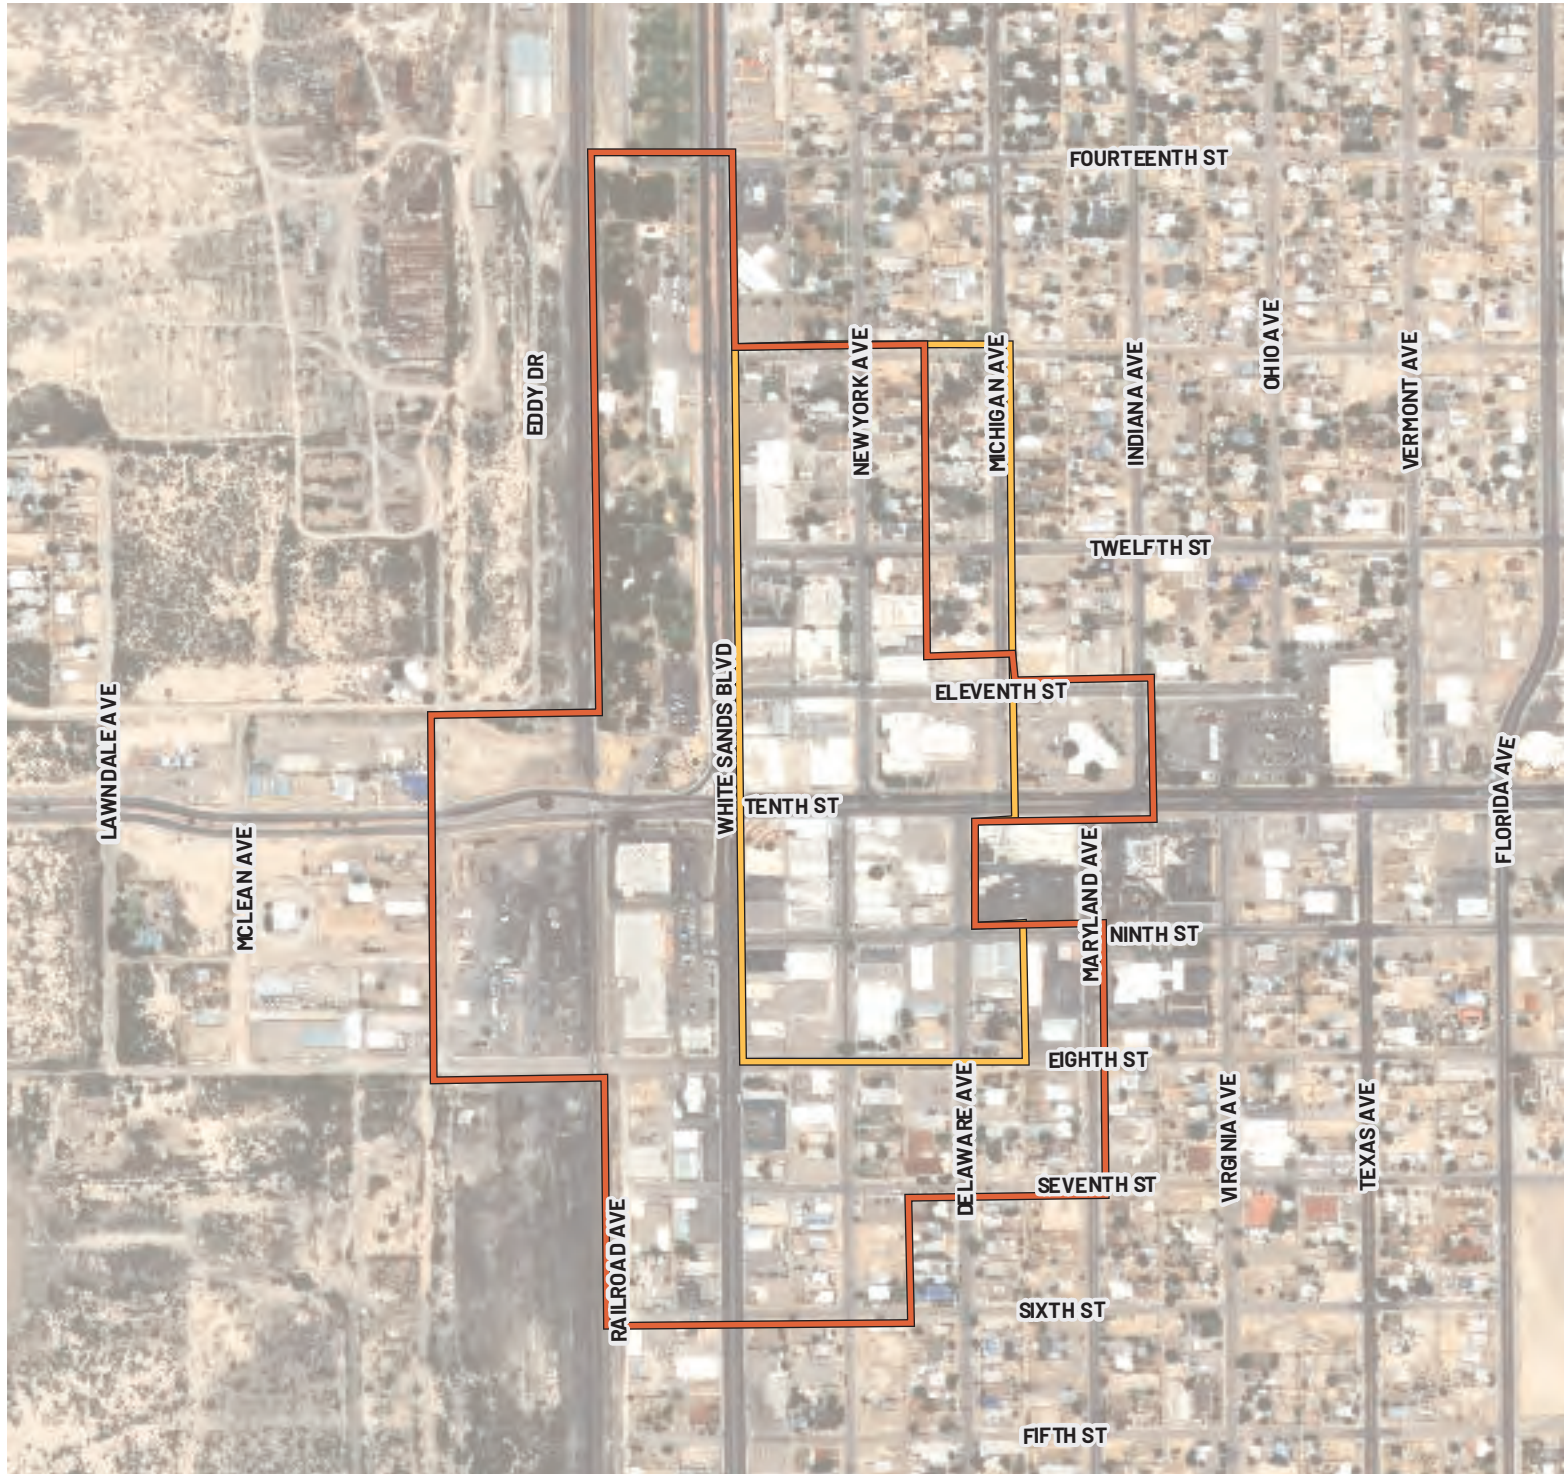

ALAMOGORDO DOWNTOWN MRA

LOCATION: Alamo Gordo
BOUNDARY TYPE: MRA
ACRES: 93 (approx.)

BOUNDARY TYPE

-  Metropolitan Redevelopment Area
-  Main Street District
-  Arts and Cultural District
-  Historic District

ALAMOGORDO MAINSTREET

LOCATION: Alamo Gordo
BOUNDARY TYPE: MainStreet
ACRES: 36 (approx.)

BOUNDARY TYPE

-  Metropolitan Redevelopment Area
-  MainStreet District
-  Arts and Cultural District
-  Historic District