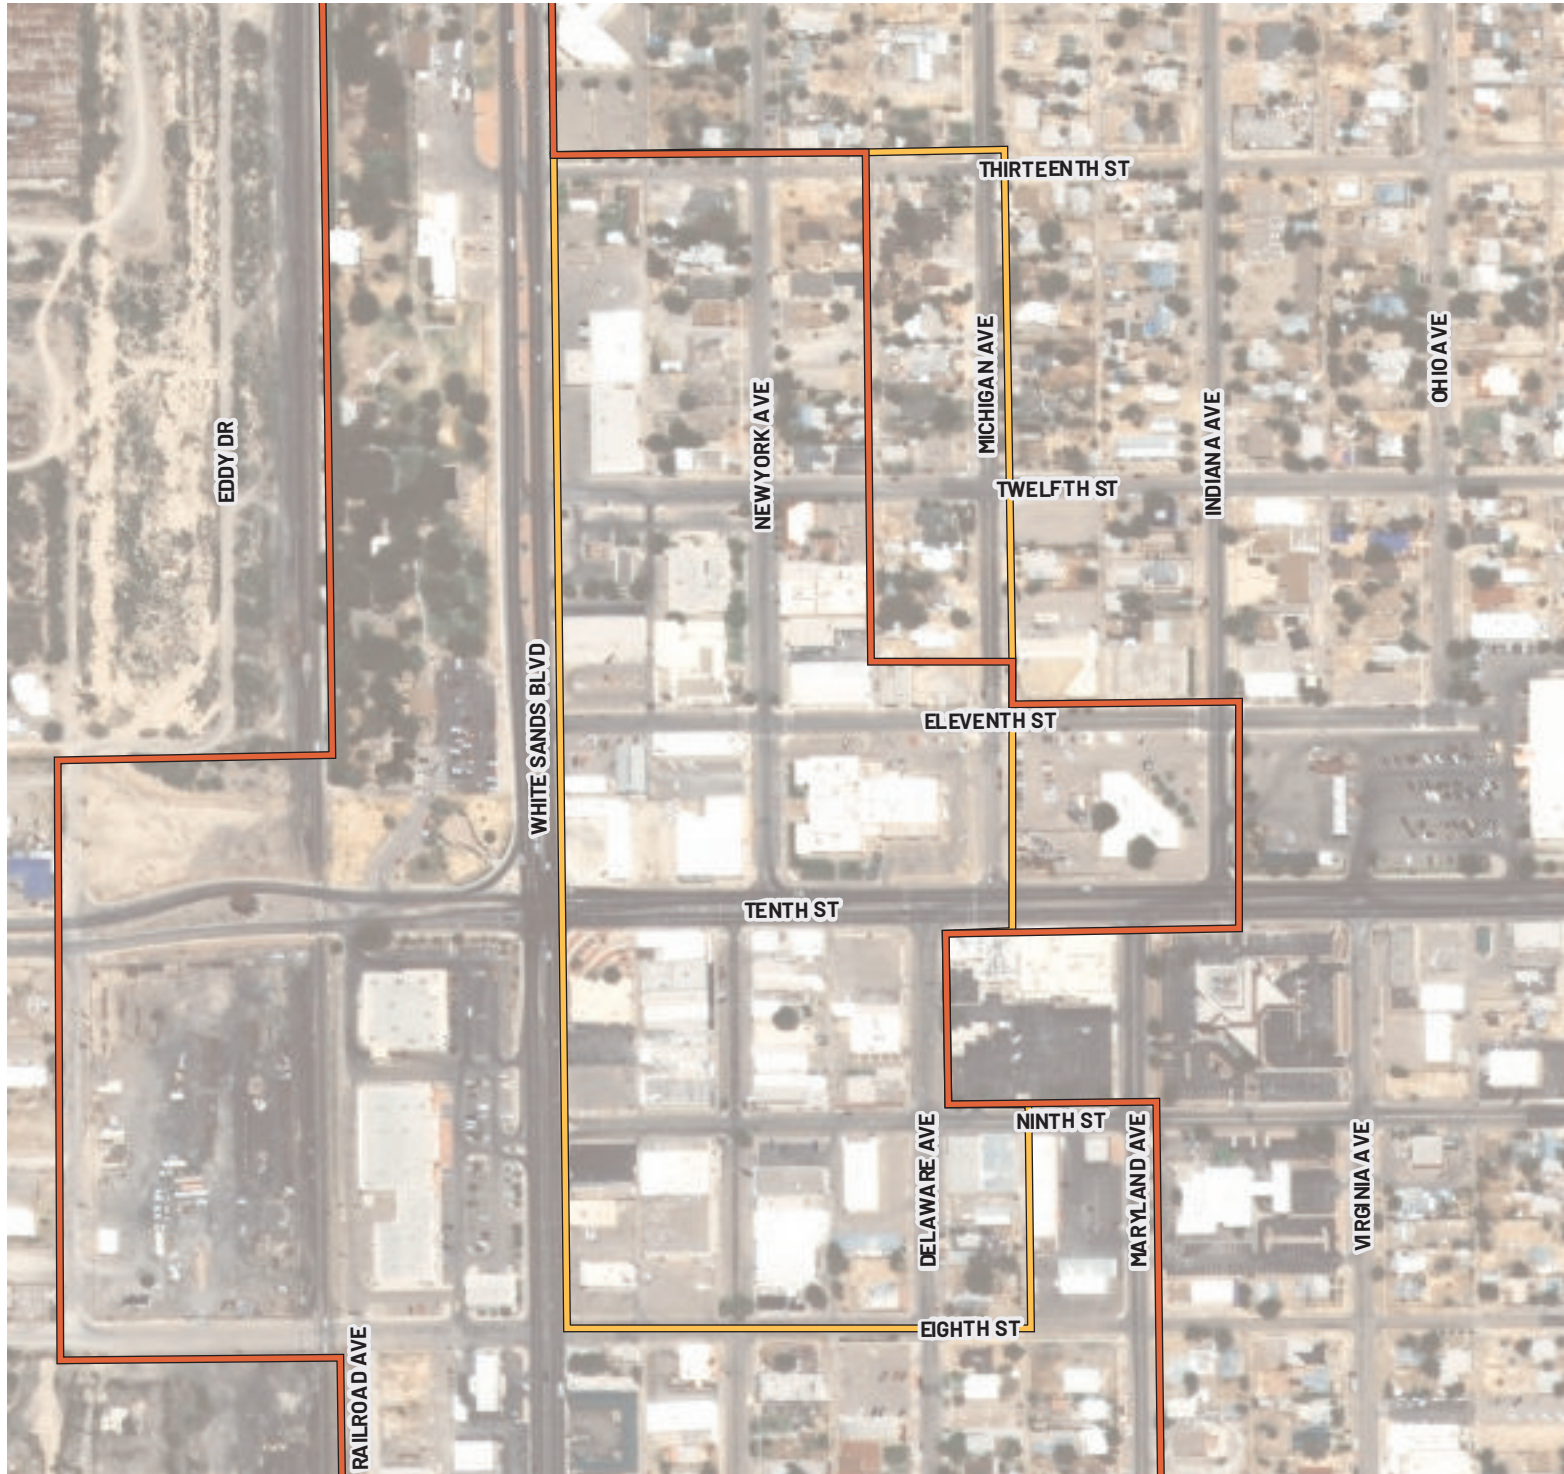

ALAMOGORDO DOWNTOWN MRA

LOCATION: Alamo Gordo
BOUNDARY TYPE: MRA
ACRES: 93 (approx.)

BOUNDARY TYPE

-  Metropolitan Redevelopment Area
-  Main Street District
-  Arts and Cultural District
-  Historic District

ALAMOGORDO MAINSTREET

LOCATION: Alamo Gordo
BOUNDARY TYPE: MainStreet
ACRES: 36 (approx.)

BOUNDARY TYPE

-  Metropolitan Redevelopment Area
-  MainStreet District
-  Arts and Cultural District
-  Historic District