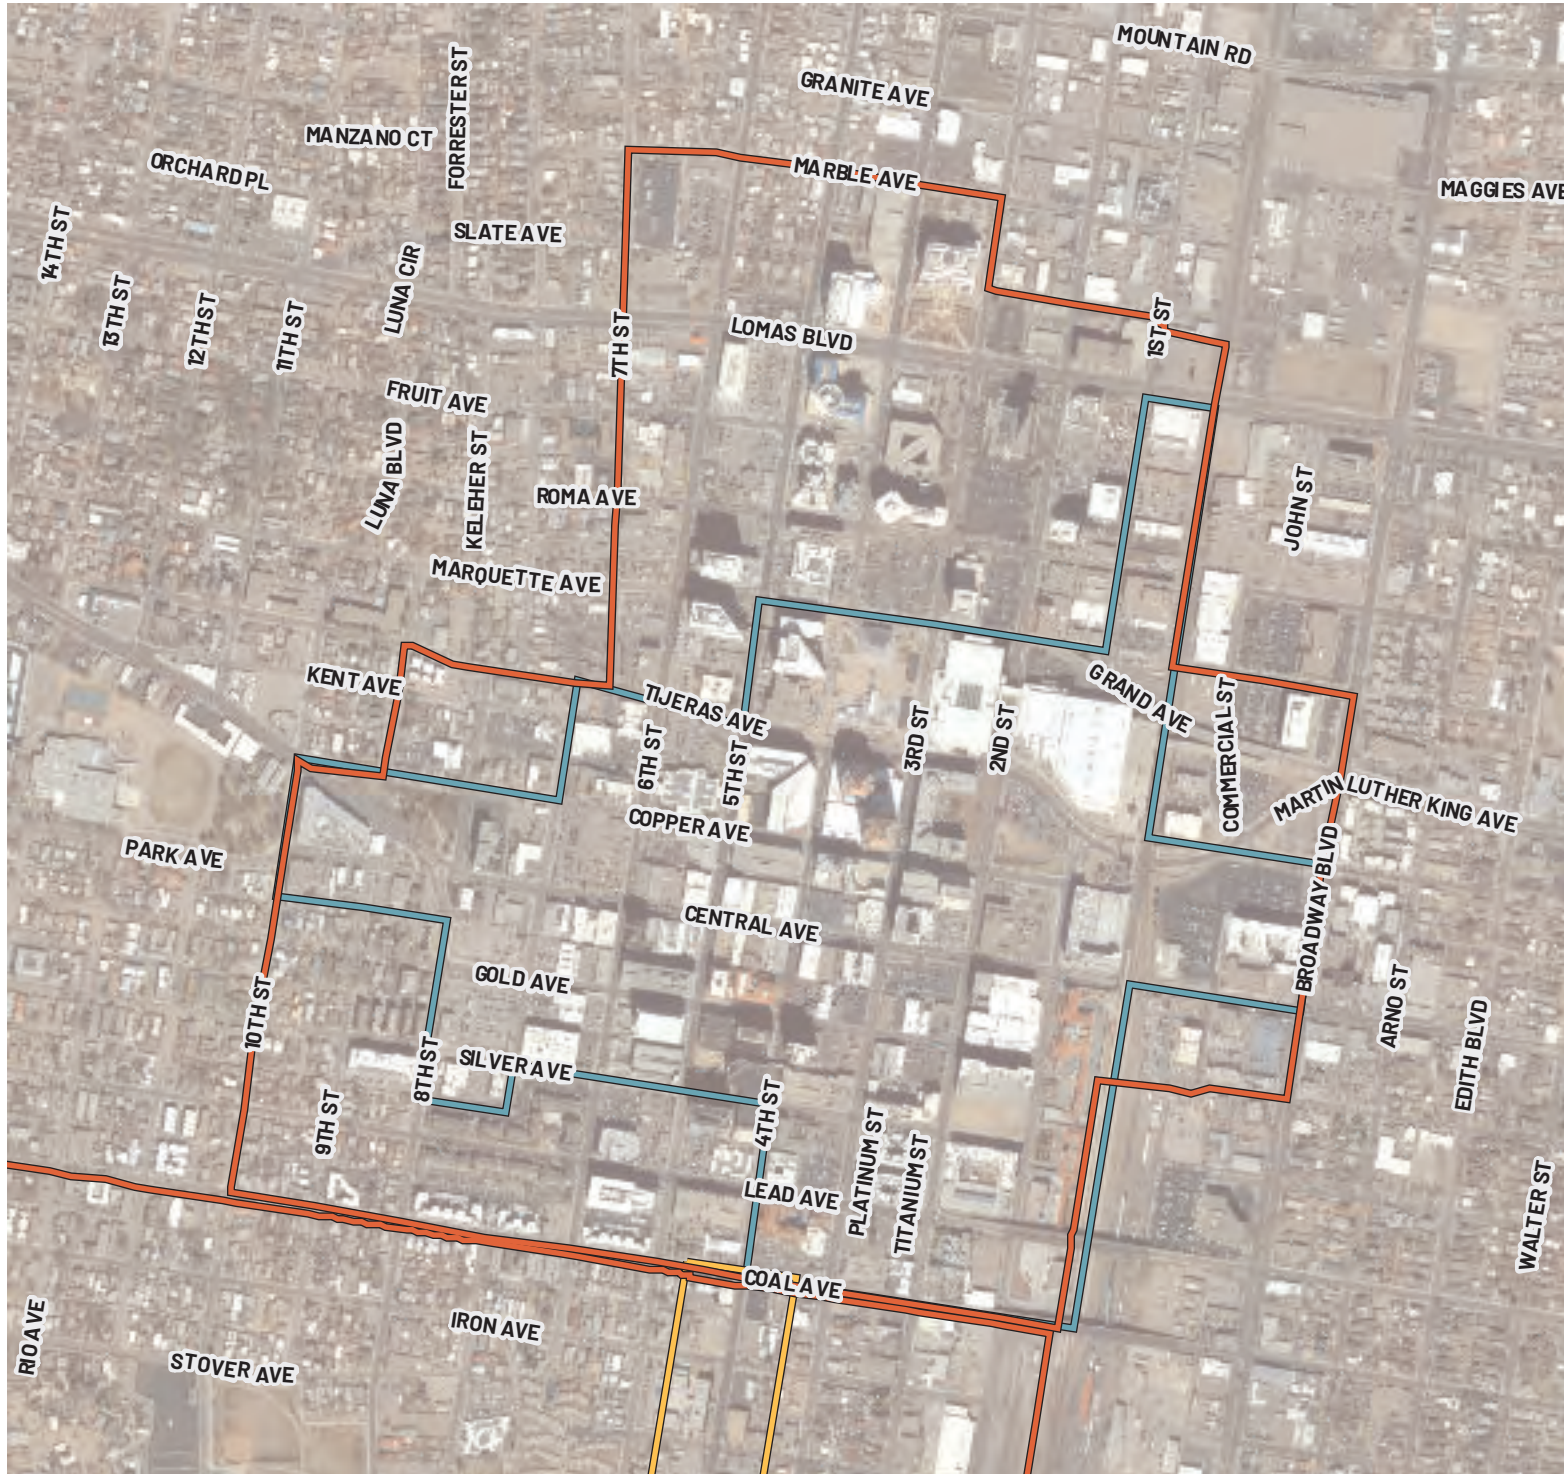

# ALBUQUERQUE DOWNTOWN ARTS AND CULTURAL DISTRICT

LOCATION: Albuquerque  
 BOUNDARY TYPE: ACD  
 ACRES: 170 (approx.)

- BOUNDARY TYPE**
-  Metropolitan Redevelopment Area
  -  Main Street District
  -  Arts and Cultural District
  -  Historic District

# ALBUQUERQUE DOWNTOWN MRA

LOCATION: Albuquerque  
BOUNDARY TYPE: MRA  
ACRES: 330 (approx.)

## BOUNDARY TYPE

-  Metropolitan Redevelopment Area
-  MainStreet District
-  Arts and Cultural District
-  Historic District