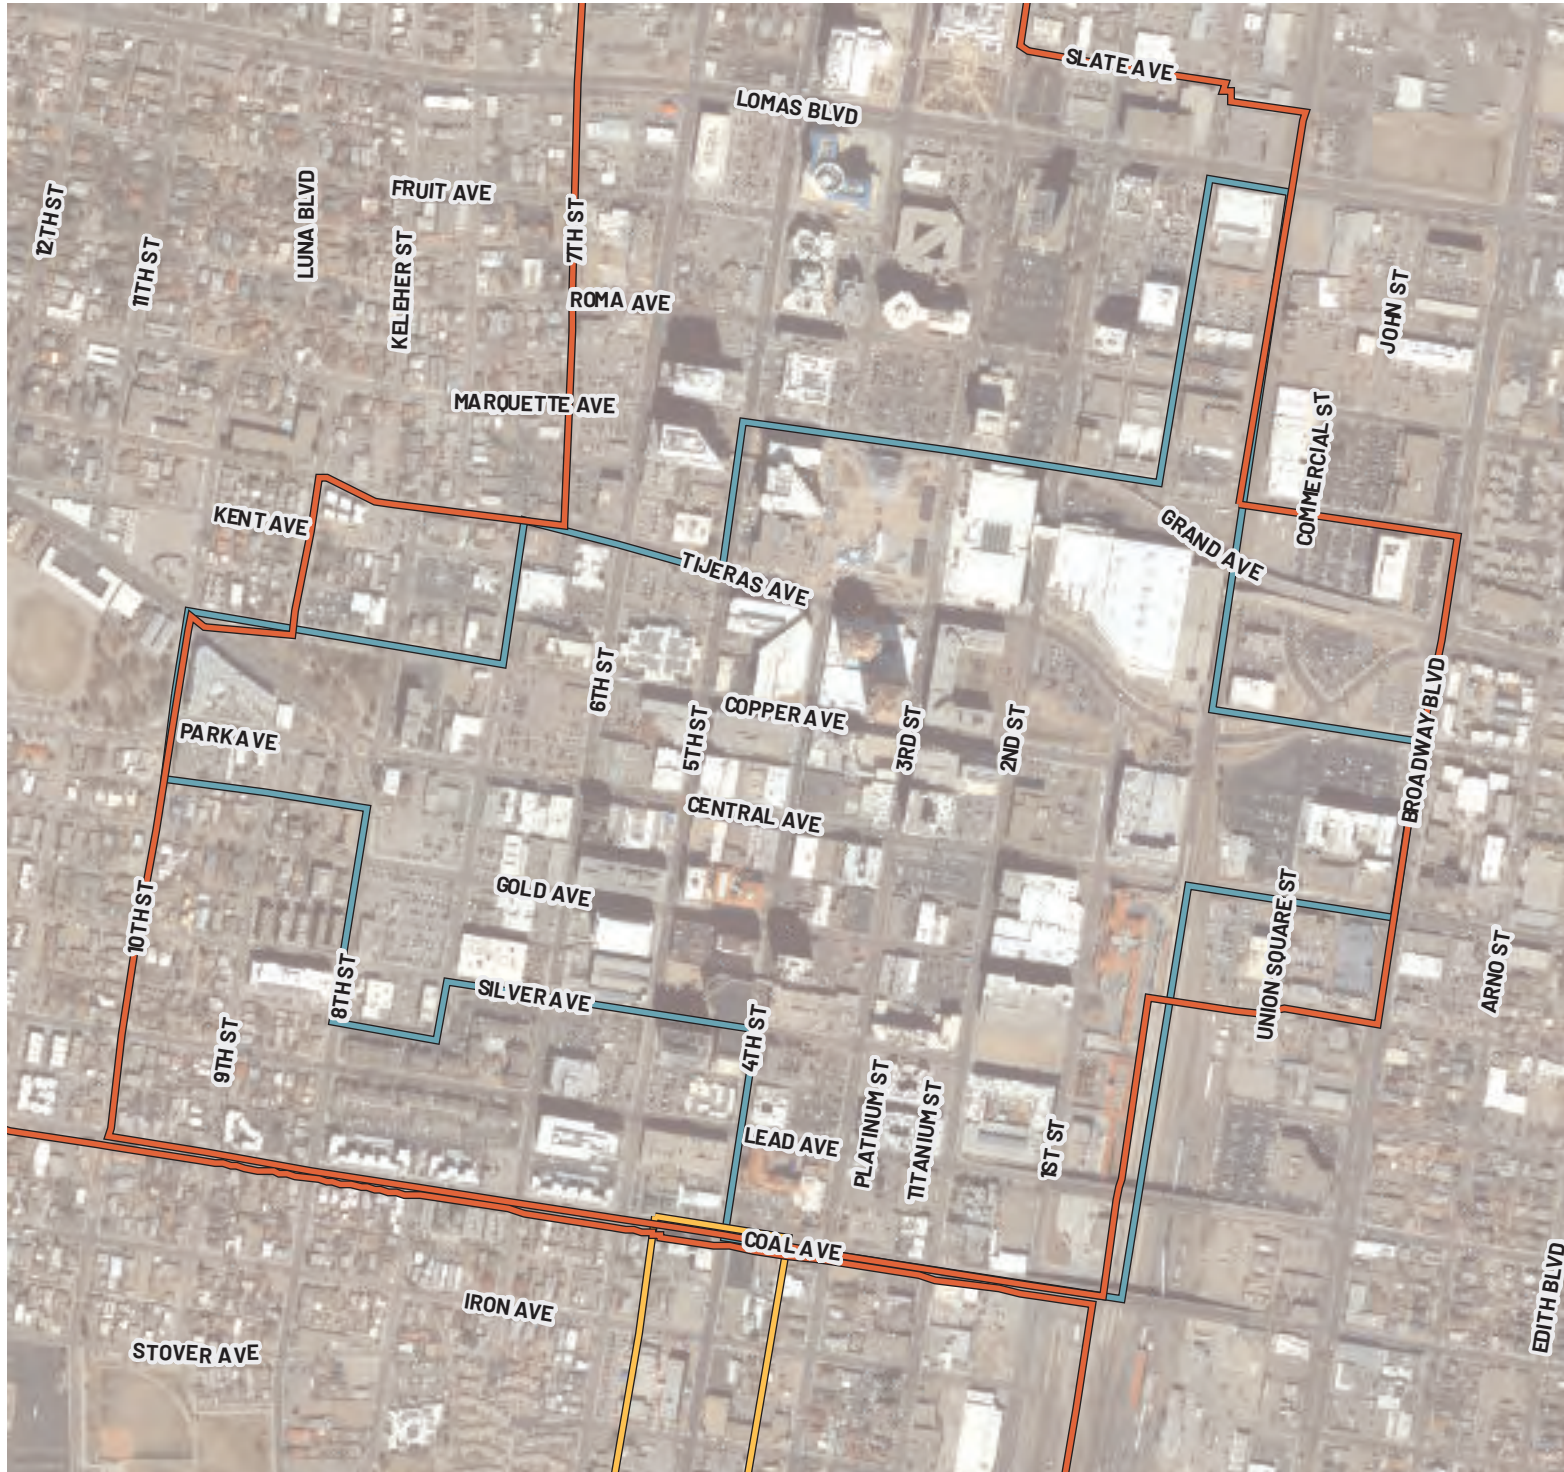

# ALBUQUERQUE DOWNTOWN ARTS AND CULTURAL DISTRICT

LOCATION: Albuquerque  
 BOUNDARY TYPE: ACD  
 ACRES: 170 (approx.)

- BOUNDARY TYPE**
-  Metropolitan Redevelopment Area
  -  Main Street District
  -  Arts and Cultural District
  -  Historic District

# ALBUQUERQUE DOWNTOWN MRA

LOCATION: Albuquerque  
BOUNDARY TYPE: MRA  
ACRES: 330 (approx.)

## BOUNDARY TYPE

-  Metropolitan Redevelopment Area
-  MainStreet District
-  Arts and Cultural District
-  Historic District