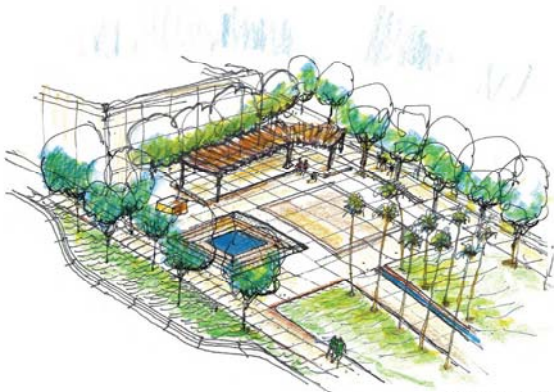

## Suggestion Summary from 40+ Participants

- Outdoor Amphitheater– covered stage for bands, quinceañeras, dances
- Fountain tied into existing hot springs well
- Food court/vendors/tables/formal picnic areas tying into other side
- Shuffleboard, 4 Square
- Therapy footbaths
- Shade structures
- Multi-usage- Flexibility
- Farmers Market
- Seating Area
- Fiesta
- Bath house/Sauna – family/coed/public pool
- Dog park/dog friendly
- Climbing activities/ kid friendly
- Public Restrooms
- Public art
- Southwest theme/local materials (adobe, stone...)
- Geronimo Days (celebrating water)
- Water harvesting
- Low maintenance
- Sense of place, reflect rich history of T or C

# Healing Waters Plaza Conceptual Plan

# Schematic Concepts

SOUTH EASTERN PERSPECTIVE

REVISED SCHEMATIC CONCEPT • SEPTEMBER 2015  
HEALING WATERS PLAZA • CITY OF TRUTH OR CONSEQUENCES, NM

PERSPECTIVE 1 • SEPTEMBER 2015  
HEALING WATERS PLAZA • CITY OF TRUTH OR CONSEQUENCES, NM