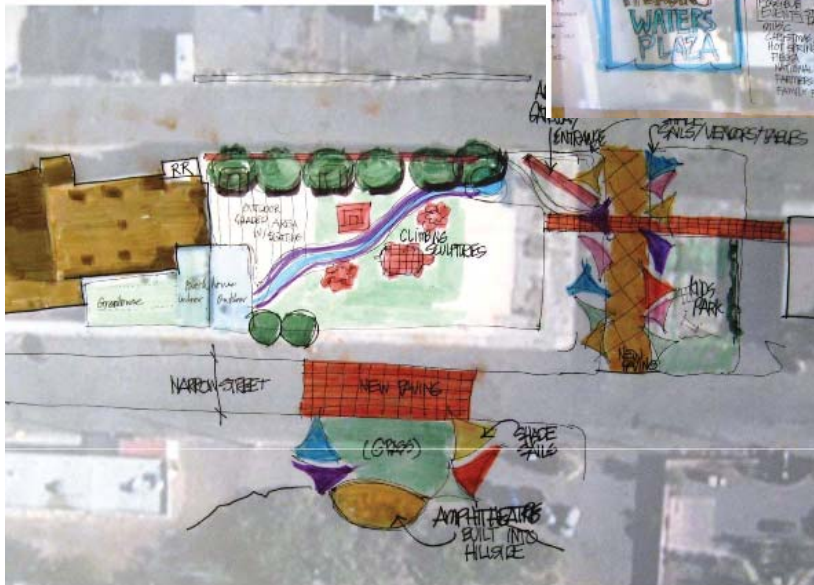

Concepts developed by Charrette participants